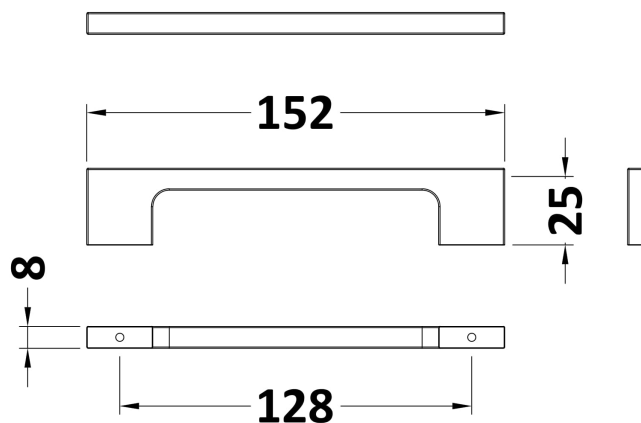

**Sales Code:** H182

**Description:** 150mm Slim Line D Handle

**Product Dimensions**

Length (mm):	
Width (mm):	20
Height (mm):	150
Depth (mm):	30
Nett Weight (kg):	0.25

**Packaging Dimensions**

Height (mm):	50
Width (mm):	50
Depth (mm):	30
Gross Weight (kg):	0.25

**Packaging Data**

Box Colour:	Polybagged
Box Qty:	1
Label Size:	100 x 50
Label Colour:	White Label
Label Qty:	1

**Outer Box Dimensions (If Applicable)**

Height (mm):	
Width (mm):	
Length (mm):	
Depth (mm):	
Gross Weight (kg):	
Barcode:	5056211874867

**Product Details**

Country of Origin:	China
Fitting Instruction:	No
CE & UKCA:	N/A
Product Material:	Brass
Heating Element Wattage:	Not Applicable
Colour/Finish:	Chrome
Product Diameter:	N/A
Connection Size:	128mm Centres