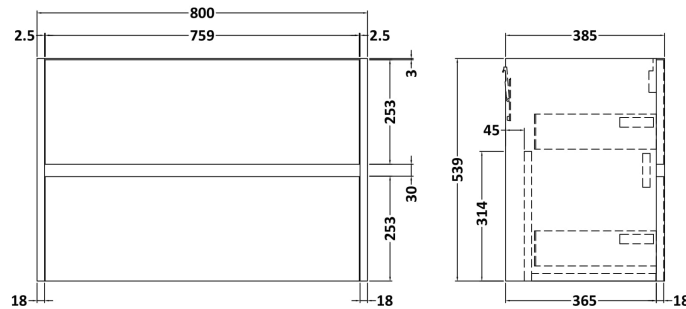

### Product Dimensions

Height (mm):	539
Width (mm):	800
Depth (mm):	385
Nett Weight (kg):	24.5

### Packaging Dimensions

Height (mm):	560
Width (mm):	820
Depth (mm):	405
Gross Weight (kg):	25

### Product Dimensions

Height (mm):	180
Width (mm):	810
Depth (mm):	390
Nett Weight (kg):	15

### Packaging Dimensions

Height (mm):	210
Width (mm):	410
Depth (mm):	830
Gross Weight (kg):	15