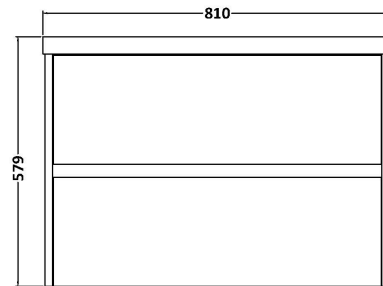

Sales Code: HAV1706A

Description: 800 W/H 2-Drawer Unit & Basin 1

Packaging Details

Barcode: 5056462646527