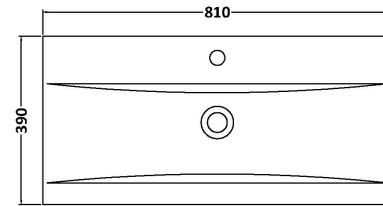

Sales Code: HAV1706A

Description: 800 W/H 2-Drawer Unit & Basin 1

Packaging Details

Barcode: 5056462646527