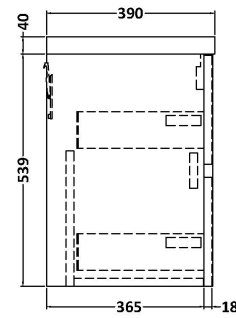

Sales Code: HAV1706A

Description: 800 W/H 2-Drawer Unit & Basin 1

Packaging Details

Barcode: 5056462646527