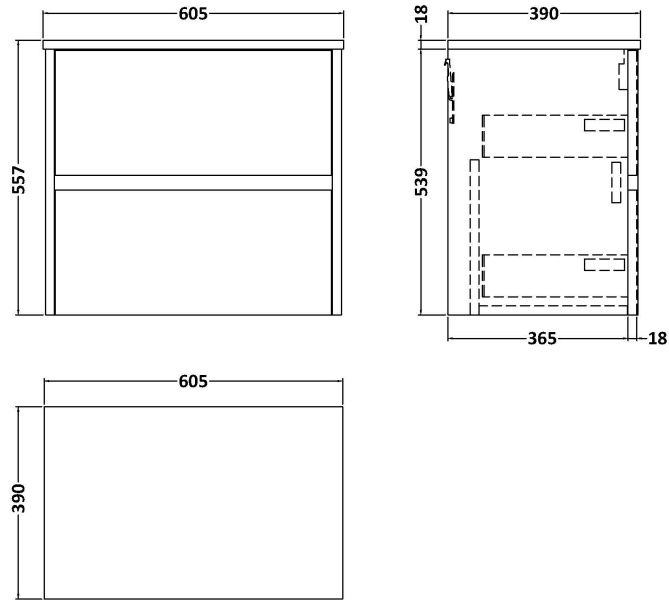

Sales Code: HAV2204W

Description: 600 W/H 2-Drawer Unit & Worktop

Packaging Details

Barcode: 5056462650999