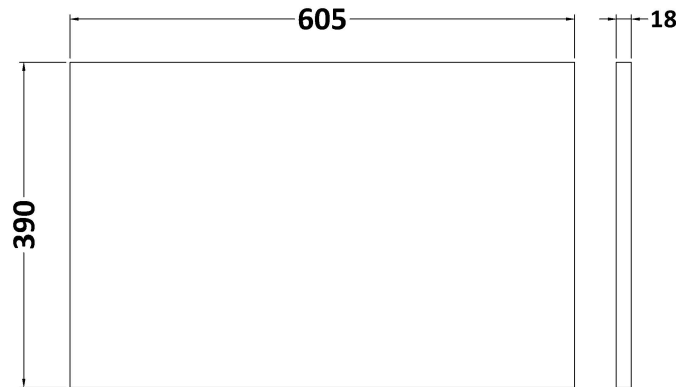

### Product Dimensions

Height (mm):	539
Width (mm):	600
Depth (mm):	385
Nett Weight (kg):	22.5

### Packaging Dimensions

Height (mm):	560
Width (mm):	620
Depth (mm):	405
Gross Weight (kg):	23

### Outer Box Dimensions (If Applicable)

Height (mm):	
Width (mm):	
Depth (mm):	
Gross Weight (kg):	
Barcode:	5056462696423

**Sales Code:** MWD2260

**Description:** 600 Worktop (605X390x18mm)

**Product Dimensions**

Height (mm):	18
Width (mm):	605
Depth (mm):	390
Nett Weight (kg):	2.5

**Packaging Dimensions**

Height (mm):	25
Width (mm):	625
Depth (mm):	410
Gross Weight (kg):	3