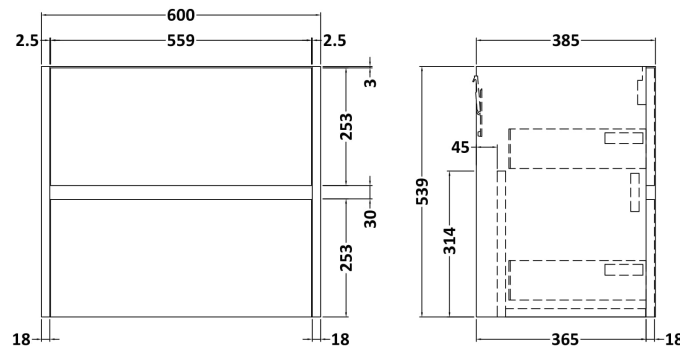

### Product Dimensions

Height (mm):	539
Width (mm):	600
Depth (mm):	385
Nett Weight (kg):	22.5

### Packaging Dimensions

Height (mm):	560
Width (mm):	620
Depth (mm):	405
Gross Weight (kg):	23

### Outer Box Dimensions (If Applicable)

Height (mm):	
Width (mm):	
Depth (mm):	
Gross Weight (kg):	
Barcode:	5056462696423

**Sales Code:** MWD2260

**Description:** 600 Worktop (605X390x18mm)

**Product Dimensions**

Height (mm):	18
Width (mm):	605
Depth (mm):	390
Nett Weight (kg):	2.5

**Packaging Dimensions**

Height (mm):	25
Width (mm):	625
Depth (mm):	410
Gross Weight (kg):	3