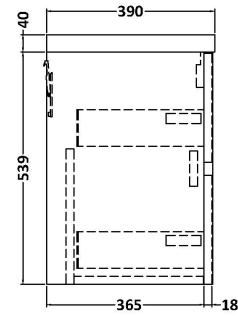

Sales Code: HAV2206A

Description: 800 W/H 2-Drawer Unit & Basin 1

Packaging Details

Barcode: 5056462646503

Sales Code: NPH2226

Description: 800 W/H 2-Drawer Unit (385 Deep)

Product Dimensions

Height (mm):	539
Width (mm):	800
Depth (mm):	385
Nett Weight (kg):	24.5

Packaging Dimensions

Height (mm):	560
Width (mm):	820
Depth (mm):	405
Gross Weight (kg):	25

Packaging Data

Box Colour:	Brown Cardboard Box
Box Qty:	1
Label Size:	100 x 50
Label Colour:	White Label
Label Qty:	2

Sales Code: NVM015

Description: 800 Mid Edged Basin 1 Th

Product Dimensions

Height (mm):	180
Width (mm):	810
Depth (mm):	390
Nett Weight (kg):	15

Packaging Dimensions

Height (mm):	210
Width (mm):	410
Depth (mm):	830
Gross Weight (kg):	15

Packaging Data

Box Colour:	Brown Cardboard Box
Box Qty:	1
Label Size:	100 x 50
Label Colour:	White Label
Label Qty:	2

Outer Box Dimensions (If Applicable)

Height (mm):	
Width (mm):	
Depth (mm):	
Gross Weight (kg):	
Barcode:	5055369043422