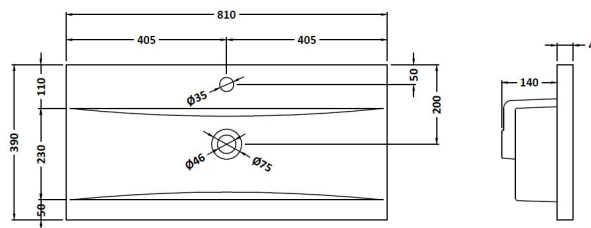

Packaging Dimensions

Height (mm):	560
Width (mm):	820
Depth (mm):	405
Gross Weight (kg):	25

Packaging Data

Box Colour:	Brown Cardboard Box
Box Qty:	1
Label Size:	100 x 50
Label Colour:	White Label
Label Qty:	2

Outer Box Dimensions (If Applicable)

Height (mm):	
Width (mm):	
Depth (mm):	
Gross Weight (kg):	
Barcode:	5056462696522

Product Details

Country of Origin:	United Kingdom
Fitting Instruction:	No
CE Certification:	N/A
FSC Certified Materials:	Yes
Colour:	Graphite Grey Woodgrain
Construction Method:	Cam & Wood Dowel
Construction Type:	Rigid
Cabinet Finish:	MFC Textured Woodgrain
Fascia Finish:	MFC Textured Woodgrain
Cabinet Thickness (mm):	18
Fascia Thickness (mm):	18
Drawer Included:	Yes
Drawer Type:	80mm High Metal S/C Inc Galler
No of Shelves:	0
Hinge Type:	Not Applicable
Hinge Included:	No
Adjustable Legs:	No
Fixings Included:	Yes
Handle Style:	Not Applicable
Waste Shroud:	Yes
Handle Included:	No, Not Required
Handle Type:	Handleless

Sales Code: NVM015

Description: 800 Mid Edged Basin 1 Th

Product Dimensions

Height (mm):	180
Width (mm):	810
Depth (mm):	390
Nett Weight (kg):	15

Packaging Dimensions

Height (mm):	210
Width (mm):	410
Depth (mm):	830
Gross Weight (kg):	15

Packaging Data

Box Colour:	Brown Cardboard Box
Box Qty:	1
Label Size:	100 x 50
Label Colour:	White Label
Label Qty:	2

Outer Box Dimensions (If Applicable)

Height (mm):	
Width (mm):	
Depth (mm):	
Gross Weight (kg):	
Barcode:	5055369043422