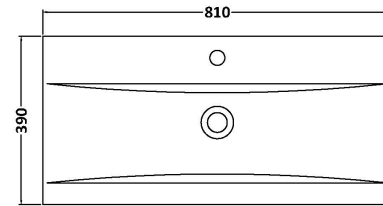

Sales Code: HAV2206A

Description: 800 W/H 2-Drawer Unit & Basin 1

Packaging Details

Barcode: 5056462646503

Sales Code: NPH2226

Description: 800 W/H 2-Drawer Unit (385 Deep)

Product Dimensions

Height (mm):	539
Width (mm):	800
Depth (mm):	385
Nett Weight (kg):	24.5

Packaging Dimensions

Height (mm):	560
Width (mm):	820
Depth (mm):	405
Gross Weight (kg):	25

Packaging Data

Box Colour:	Brown Cardboard Box
Box Qty:	1
Label Size:	100 x 50
Label Colour:	White Label
Label Qty:	2

Sales Code: NVM015

Description: 800 Mid Edged Basin 1 Th

Product Dimensions

Height (mm):	180
Width (mm):	810
Depth (mm):	390
Nett Weight (kg):	15

Packaging Dimensions

Height (mm):	210
Width (mm):	410
Depth (mm):	830
Gross Weight (kg):	15

Packaging Data

Box Colour:	Brown Cardboard Box
Box Qty:	1
Label Size:	100 x 50
Label Colour:	White Label
Label Qty:	2

Outer Box Dimensions (If Applicable)

Height (mm):	
Width (mm):	
Depth (mm):	
Gross Weight (kg):	
Barcode:	5055369043422