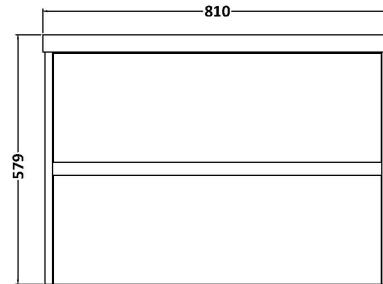

Sales Code: HAV2206A

Description: 800 W/H 2-Drawer Unit & Basin 1

Packaging Details

Barcode: 5056462646503

Sales Code: NPH2226

Description: 800 W/H 2-Drawer Unit (385 Deep)

Product Dimensions

Height (mm):	539
Width (mm):	800
Depth (mm):	385
Nett Weight (kg):	24.5

Packaging Dimensions

Height (mm):	560
Width (mm):	820
Depth (mm):	405
Gross Weight (kg):	25

Packaging Data

Box Colour:	Brown Cardboard Box
Box Qty:	1
Label Size:	100 x 50
Label Colour:	White Label
Label Qty:	2

Sales Code: NVM015

Description: 800 Mid Edged Basin 1 Th

Product Dimensions

Height (mm):	180
Width (mm):	810
Depth (mm):	390
Nett Weight (kg):	15

Packaging Dimensions

Height (mm):	210
Width (mm):	410
Depth (mm):	830
Gross Weight (kg):	15

Packaging Data

Box Colour:	Brown Cardboard Box
Box Qty:	1
Label Size:	100 x 50
Label Colour:	White Label
Label Qty:	2

Outer Box Dimensions (If Applicable)

Height (mm):	
Width (mm):	
Depth (mm):	
Gross Weight (kg):	
Barcode:	5055369043422