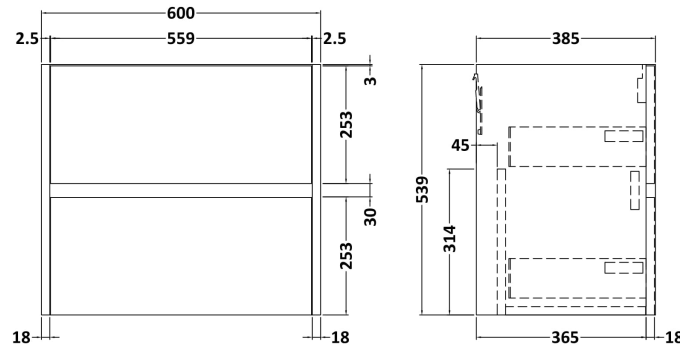

Sales Code: HAV2304A

Description: 600 W/H 2-Drawer Unit & Basin 1

Packaging Details

Barcode: 5056462646459

Sales Code: NPH2324

Description: 600 W/H 2-Drawer Unit (385 Deep)

Product Dimensions

Height (mm):	539
Width (mm):	600
Depth (mm):	385
Nett Weight (kg):	22.5

Packaging Dimensions

Height (mm):	560
Width (mm):	620
Depth (mm):	405
Gross Weight (kg):	23

Packaging Data

Box Colour:	Brown Cardboard Box
Box Qty:	1
Label Size:	100 x 50
Label Colour:	White Label
Label Qty:	2

Sales Code: NVM013

Description: 600 Mid-Edged Basin 1 Th

Product Dimensions

Height (mm):	180
Width (mm):	610
Depth (mm):	390
Nett Weight (kg):	11

Packaging Dimensions

Height (mm):	200
Width (mm):	410
Depth (mm):	630
Gross Weight (kg):	11

Packaging Data

Box Colour:	Brown Cardboard Box - Printed
Box Qty:	1
Label Size:	100 x 50
Label Colour:	White Label
Label Qty:	2

Outer Box Dimensions (If Applicable)

Height (mm):	
Width (mm):	
Depth (mm):	
Gross Weight (kg):	
Barcode:	5055369043415