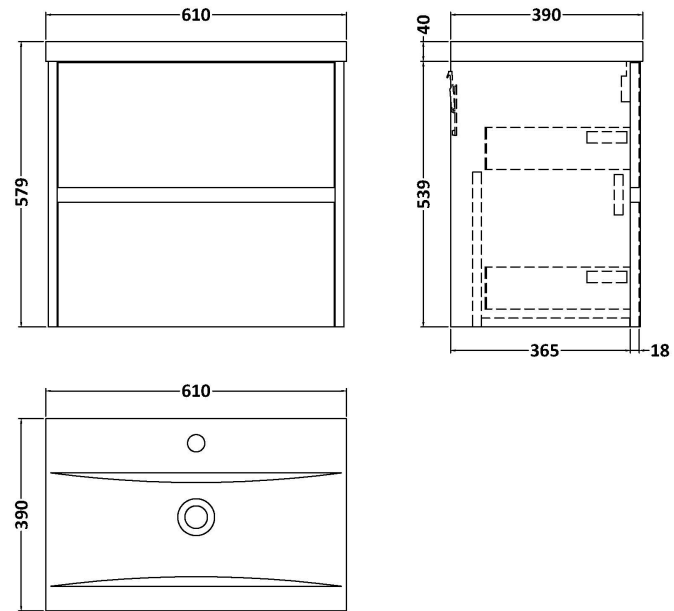

Sales Code: HAV2304A

Description: 600 W/H 2-Drawer Unit & Basin 1

Packaging Details

Barcode: 5056462646459

Sales Code: NPH2324

Description: 600 W/H 2-Drawer Unit (385 Deep)

Product Dimensions

Height (mm):	539
Width (mm):	600
Depth (mm):	385
Nett Weight (kg):	22.5

Packaging Dimensions

Height (mm):	560
Width (mm):	620
Depth (mm):	405
Gross Weight (kg):	23

Packaging Data

Box Colour:	Brown Cardboard Box
Box Qty:	1
Label Size:	100 x 50
Label Colour:	White Label
Label Qty:	2

Outer Box Dimensions (If Applicable)

Height (mm):	
Width (mm):	
Depth (mm):	
Gross Weight (kg):	
Barcode:	5056462696430

Product Details

Country of Origin:	United Kingdom
Fitting Instruction:	No
CE Certification:	N/A
FSC Certified Materials:	Yes
Colour:	Monument Grey
Construction Method:	Cam & Wood Dowel
Construction Type:	Rigid
Cabinet Finish:	MFC Smooth Matt
Fascia Finish:	MFC Smooth Matt
Cabinet Thickness (mm):	18
Fascia Thickness (mm):	18
Drawer Included:	Yes
Drawer Type:	80mm High Metal S/C Inc Galler
No of Shelves:	0
Hinge Type:	Not Applicable
Hinge Included:	No
Adjustable Legs:	No
Fixings Included:	Yes
Handle Style:	Not Applicable
Waste Shroud:	Yes
Handle Included:	No, Not Required
Handle Type:	Handleless

Sales Code: NVM013

Description: 600 Mid-Edged Basin 1 Th

Product Dimensions

Height (mm):	180
Width (mm):	610
Depth (mm):	390
Nett Weight (kg):	11

Packaging Dimensions

Height (mm):	200
Width (mm):	410
Depth (mm):	630
Gross Weight (kg):	11