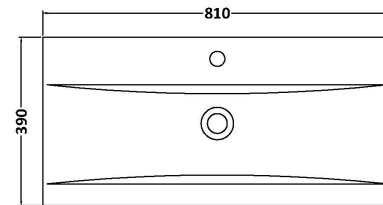

Sales Code: HAV2306A

Description: 800 W/H 2-Drawer Unit & Basin 1

Packaging Details

Barcode: 5056462646510