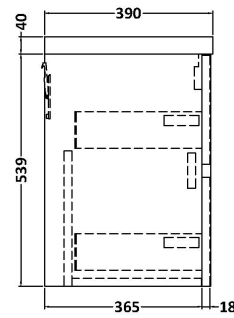

Sales Code: HAV2306A

Description: 800 W/H 2-Drawer Unit & Basin 1

Packaging Details

Barcode: 5056462646510