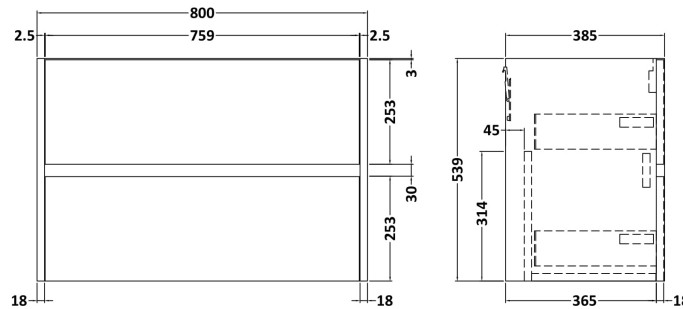

### Product Dimensions

Height (mm):	539
Width (mm):	800
Depth (mm):	385
Nett Weight (kg):	24.5

### Packaging Dimensions

Height (mm):	560
Width (mm):	820
Depth (mm):	405
Gross Weight (kg):	25

### Product Dimensions

Height (mm):	180
Width (mm):	810
Depth (mm):	390
Nett Weight (kg):	15

### Packaging Dimensions

Height (mm):	210
Width (mm):	410
Depth (mm):	830
Gross Weight (kg):	15