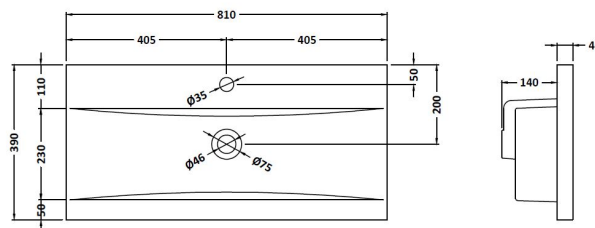

### Product Dimensions

Height (mm):	539
Width (mm):	800
Depth (mm):	385
Nett Weight (kg):	24.5

### Packaging Dimensions

Height (mm):	560
Width (mm):	820
Depth (mm):	405
Gross Weight (kg):	25

### Outer Box Dimensions (If Applicable)

Height (mm):	
Width (mm):	
Depth (mm):	
Gross Weight (kg):	
Barcode:	5056462696539

### Product Dimensions

Height (mm):	180
Width (mm):	810
Depth (mm):	390
Nett Weight (kg):	15