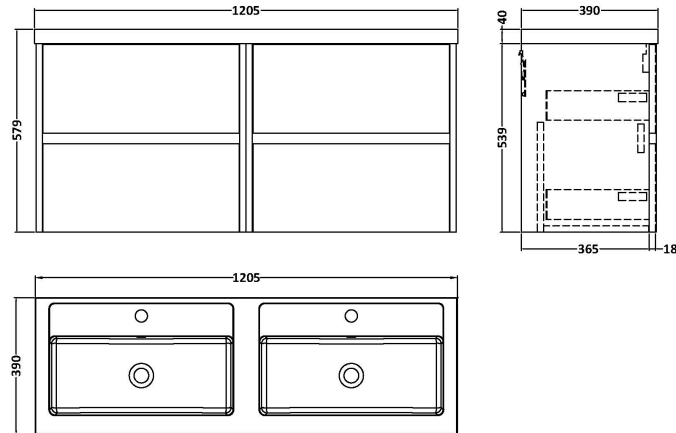

Sales Code: HAV2604C

Description: 1200 W/H 4-Drawer Unit & Double Basin

Packaging Details

Barcode: 5056462650906