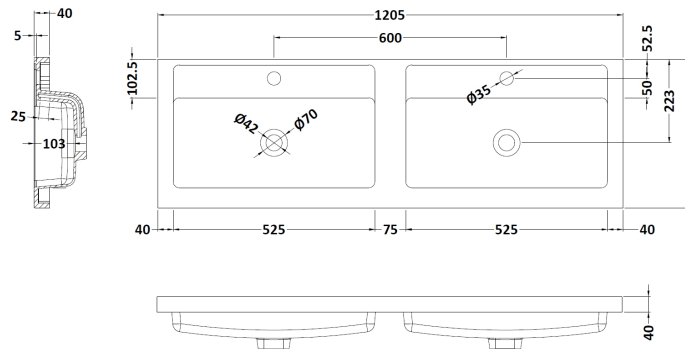

### Product Dimensions

Height (mm):	539
Width (mm):	600
Depth (mm):	385
Nett Weight (kg):	22.5

### Packaging Dimensions

Height (mm):	560
Width (mm):	620
Depth (mm):	405
Gross Weight (kg):	23

### Outer Box Dimensions (If Applicable)

Height (mm):	
Width (mm):	
Depth (mm):	
Gross Weight (kg):	
Barcode:	5056462696454

**Sales Code:** PMB424

**Description:** Double Polymarble Basin 1205 X 390

**Product Dimensions**

Height (mm):	390
Width (mm):	1205
Depth (mm):	157
Nett Weight (kg):	18.12

**Packaging Dimensions**

Height (mm):	100
Width (mm):	1205
Depth (mm):	400
Gross Weight (kg):	18.12