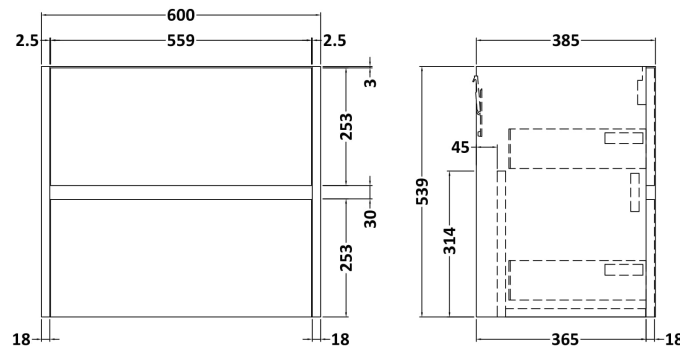

Sales Code: HAV804A

Description: 600 W/H 2-Drawer Unit & Basin 1

Packaging Details

Barcode: 5056462646480

Sales Code: NPH824

Description: 600 W/H 2-Drawer Unit (385 Deep)

Product Dimensions

Height (mm):	539
Width (mm):	600
Depth (mm):	385
Nett Weight (kg):	22.5

Packaging Dimensions

Height (mm):	560
Width (mm):	620
Depth (mm):	405
Gross Weight (kg):	23

Packaging Data

Box Colour:	Brown Cardboard Box
Box Qty:	1
Label Size:	100 x 50
Label Colour:	White Label
Label Qty:	2

Sales Code: NVM013

Description: 600 Mid-Edged Basin 1 Th

Product Dimensions

Height (mm):	180
Width (mm):	610
Depth (mm):	390
Nett Weight (kg):	11

Packaging Dimensions

Height (mm):	200
Width (mm):	410
Depth (mm):	630
Gross Weight (kg):	11

Packaging Data

Box Colour:	Brown Cardboard Box - Printed
Box Qty:	1
Label Size:	100 x 50
Label Colour:	White Label
Label Qty:	2

Outer Box Dimensions (If Applicable)

Height (mm):	
Width (mm):	
Depth (mm):	
Gross Weight (kg):	
Barcode:	5055369043415