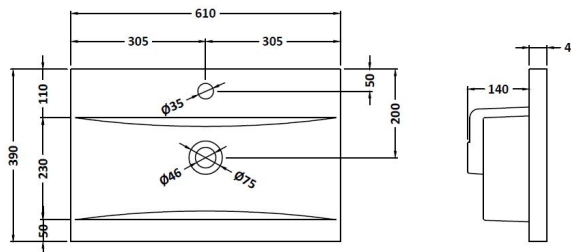

Packaging Dimensions

Height (mm):	560
Width (mm):	620
Depth (mm):	405
Gross Weight (kg):	23

Packaging Data

Box Colour:	Brown Cardboard Box
Box Qty:	1
Label Size:	100 x 50
Label Colour:	White Label
Label Qty:	2

Outer Box Dimensions (If Applicable)

Height (mm):	
Width (mm):	
Depth (mm):	
Gross Weight (kg):	
Barcode:	5056462670799

Product Details

Country of Origin:	United Kingdom
Fitting Instruction:	No
CE Certification:	N/A
FSC Certified Materials:	Yes
Colour:	Halifax Oak
Construction Method:	Cam & Wood Dowel
Construction Type:	Rigid
Cabinet Finish:	MFC Textured Woodgrain
Fascia Finish:	MFC Textured Woodgrain
Cabinet Thickness (mm):	18
Fascia Thickness (mm):	18
Drawer Included:	Yes
Drawer Type:	80mm High Metal S/C Inc Galler
No of Shelves:	0
Hinge Type:	Not Applicable
Hinge Included:	No
Adjustable Legs:	No
Fixings Included:	Yes
Handle Style:	Not Applicable
Waste Shroud:	Yes
Handle Included:	No, Not Required
Handle Type:	Handleless

Sales Code: NVM013

Description: 600 Mid-Edged Basin 1 Th

Product Dimensions

Height (mm):	180
Width (mm):	610
Depth (mm):	390
Nett Weight (kg):	11

Packaging Dimensions

Height (mm):	200
Width (mm):	410
Depth (mm):	630
Gross Weight (kg):	11

Packaging Data

Box Colour:	Brown Cardboard Box - Printed
Box Qty:	1
Label Size:	100 x 50
Label Colour:	White Label
Label Qty:	2

Outer Box Dimensions (If Applicable)

Height (mm):	
Width (mm):	
Depth (mm):	
Gross Weight (kg):	
Barcode:	5055369043415