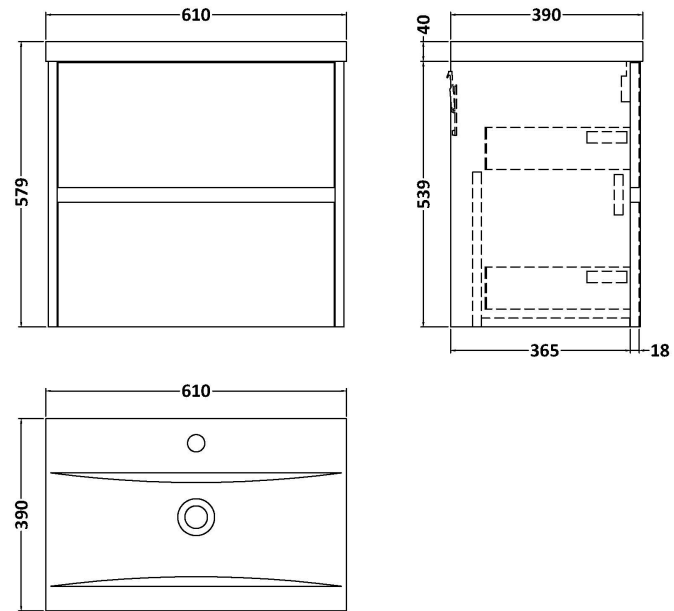

Sales Code: HAV804A

Description: 600 W/H 2-Drawer Unit & Basin 1

Packaging Details

Barcode: 5056462646480

Sales Code: NPH824

Description: 600 W/H 2-Drawer Unit (385 Deep)

Product Dimensions

Height (mm):	539
Width (mm):	600
Depth (mm):	385
Nett Weight (kg):	22.5

Packaging Dimensions

Height (mm):	560
Width (mm):	620
Depth (mm):	405
Gross Weight (kg):	23

Packaging Data

Box Colour:	Brown Cardboard Box
Box Qty:	1
Label Size:	100 x 50
Label Colour:	White Label
Label Qty:	2

Sales Code: NVM013

Description: 600 Mid-Edged Basin 1 Th

Product Dimensions

Height (mm):	180
Width (mm):	610
Depth (mm):	390
Nett Weight (kg):	11

Packaging Dimensions

Height (mm):	200
Width (mm):	410
Depth (mm):	630
Gross Weight (kg):	11

Packaging Data

Box Colour:	Brown Cardboard Box - Printed
Box Qty:	1
Label Size:	100 x 50
Label Colour:	White Label
Label Qty:	2

Outer Box Dimensions (If Applicable)

Height (mm):	
Width (mm):	
Depth (mm):	
Gross Weight (kg):	
Barcode:	5055369043415