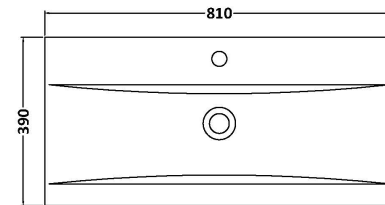

Sales Code: HAV806A

Description: 800 W/H 2-Drawer Unit & Basin 1

Packaging Details

Barcode: 5056462646541