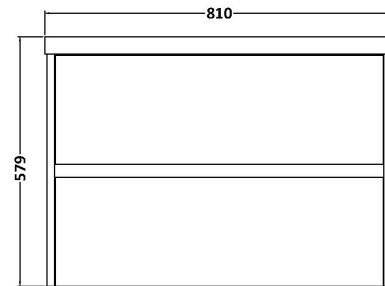

Sales Code: HAV806A

Description: 800 W/H 2-Drawer Unit & Basin 1

Packaging Details

Barcode: 5056462646541