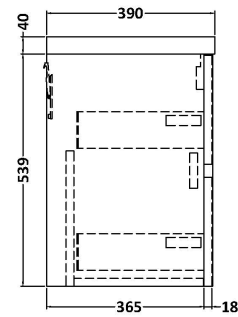

Sales Code: HAV806A

Description: 800 W/H 2-Drawer Unit & Basin 1

Packaging Details

Barcode: 5056462646541