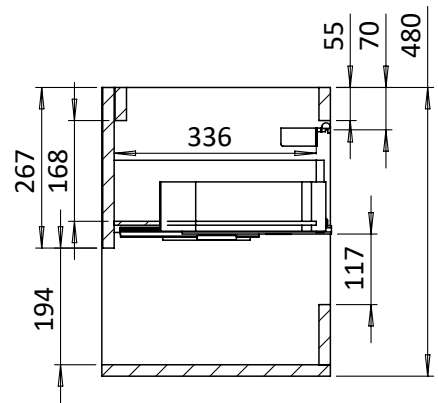

PRODUCT DATA SHEET

BRITTON[®]

PRODUCT CODE

HK7000DBM

RANGE

Hackney

DESCRIPTION

Hackney Basin Unit 700 Black Matt

CATEGORY	Furniture
WARRANTY DETAILS	10 Years
COLOUR	Matt Black
PRIMARY MATERIAL	Composite Board
INSTALL TYPE	Wall Mounted
PRODUCT WIDTH MM	698
PRODUCT HEIGHT MM	480
PRODUCT DEPTH MM	380
PRODUCT NET WEIGHT KG	17.8

COLOUR CODE / REFERENCE	RAL9005
DRAWER BOX	Board laminated
DRAWER RUNNERS	OBE HETTICH
DRAWER EXTENSION	Full extension
DRAWER ADJUSTMENT	2 up/down
WALL HANGERS	Yes
ADJUSTABLE FEET	No
DRAWER CAPACITY	25kg
DRAWER OPERATION	Soft close

TECHNICAL DIMENSIONS

Dimensions in mm unless otherwise specified.

Tolerances (per material type) apply.

SPARES LIST

Only the parts labelled are available as spares.

NUMBER	PART CODE	DESCRIPTION
1	HANGER_HACKNEY	Set of Wall Hangers for All Hackney Basin Units
2	DRAWER_HACKNEY	Set of Drawers for All Hackney Basin Units
3	DF_HK7000DBM	Drawer Front for Hackney 700 Basin Unit Matt Black
	DF_HK7000DDGM	Drawer Front for Hackney 700 Basin Unit Matt Green
	DF_HK7000DCY	Drawer Front for Hackney 700 Basin Unit Cherry
	DF_HK7000DWG	Drawer Front for Hackney 700 Basin Unit Gloss White