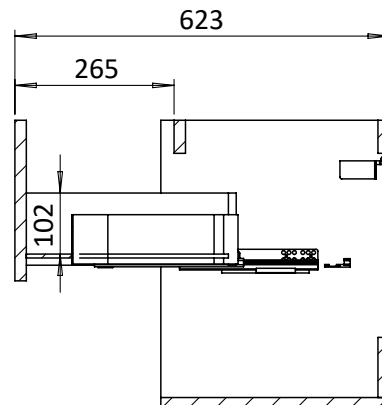

PRODUCT DATA SHEET

BRITTON[®]

PRODUCT CODE

HK7000DBM

RANGE

Hackney

DESCRIPTION

Hackney Basin Unit 700 Black Matt

CATEGORY	Furniture
WARRANTY DETAILS	10 Years
COLOUR	Matt Black
PRIMARY MATERIAL	Composite Board
INSTALL TYPE	Wall Mounted
PRODUCT WIDTH MM	698
PRODUCT HEIGHT MM	480
PRODUCT DEPTH MM	380
PRODUCT NET WEIGHT KG	17.8

COLOUR CODE / REFERENCE	RAL9005
DRAWER BOX	Board laminated
DRAWER RUNNERS	OBE HETTICH
DRAWER EXTENSION	Full extension
DRAWER ADJUSTMENT	2 up/down
WALL HANGERS	Yes
ADJUSTABLE FEET	No
DRAWER CAPACITY	25kg
DRAWER OPERATION	Soft close

TECHNICAL DIMENSIONS

Dimensions in mm unless otherwise specified.

Tolerances (per material type) apply.

SPARES LIST

Only the parts labelled are available as spares.

NUMBER	PART CODE	DESCRIPTION
1	HANGER_HACKNEY	Set of Wall Hangers for All Hackney Basin Units
2	DRAWER_HACKNEY	Set of Drawers for All Hackney Basin Units
3	DF_HK7000DBM	Drawer Front for Hackney 700 Basin Unit Matt Black
	DF_HK7000DDGM	Drawer Front for Hackney 700 Basin Unit Matt Green
	DF_HK7000DCY	Drawer Front for Hackney 700 Basin Unit Cherry
	DF_HK7000DWG	Drawer Front for Hackney 700 Basin Unit Gloss White