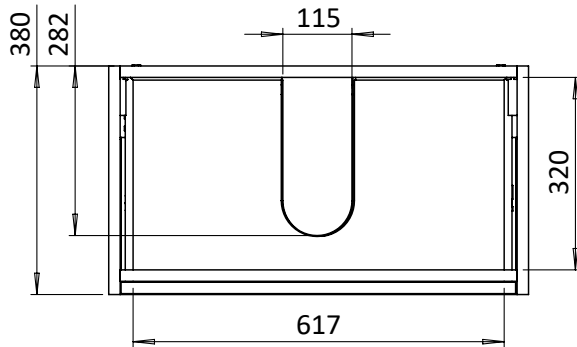

PRODUCT DATA SHEET

BRITTON[®]

PRODUCT CODE

HK7000DBM

RANGE

Hackney

DESCRIPTION

Hackney Basin Unit 700 Black Matt

CATEGORY	Furniture
WARRANTY DETAILS	10 Years
COLOUR	Matt Black
PRIMARY MATERIAL	Composite Board
INSTALL TYPE	Wall Mounted
PRODUCT WIDTH MM	698
PRODUCT HEIGHT MM	480
PRODUCT DEPTH MM	380
PRODUCT NET WEIGHT KG	17.8

COLOUR CODE / REFERENCE	RAL9005
DRAWER BOX	Board laminated
DRAWER RUNNERS	OBE HETTICH
DRAWER EXTENSION	Full extension
DRAWER ADJUSTMENT	2 up/down
WALL HANGERS	Yes
ADJUSTABLE FEET	No
DRAWER CAPACITY	25kg
DRAWER OPERATION	Soft close

TECHNICAL DIMENSIONS

Dimensions in mm unless otherwise specified.

Tolerances (per material type) apply.

SPARES LIST

Only the parts labelled are available as spares.

NUMBER	PART CODE	DESCRIPTION
1	HANGER_HACKNEY	Set of Wall Hangers for All Hackney Basin Units
2	DRAWER_HACKNEY	Set of Drawers for All Hackney Basin Units
3	DF_HK7000DBM	Drawer Front for Hackney 700 Basin Unit Matt Black
	DF_HK7000DDGM	Drawer Front for Hackney 700 Basin Unit Matt Green
	DF_HK7000DCY	Drawer Front for Hackney 700 Basin Unit Cherry
	DF_HK7000DWG	Drawer Front for Hackney 700 Basin Unit Gloss White