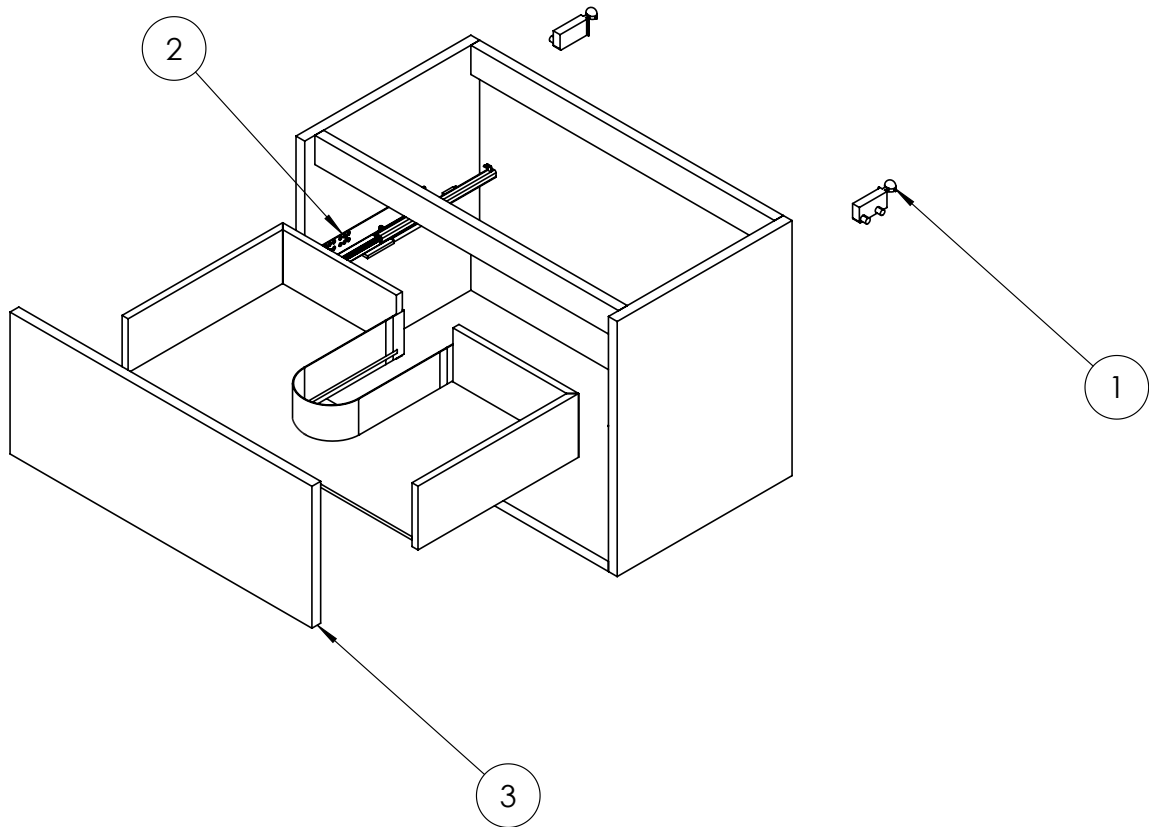

TECHNICAL DIMENSIONS

Dimensions in mm unless otherwise specified.

Tolerances (per material type) apply.

SPARES LIST

Only the parts labelled are available as spares.

NUMBER	PART CODE	DESCRIPTION
1	HANGER_HACKNEY	Set of Wall Hangers for All Hackney Basin Units
2	DRAWER_HACKNEY	Set of Drawers for All Hackney Basin Units
3	DF_HK7000DBM	Drawer Front for Hackney 700 Basin Unit Matt Black
	DF_HK7000DDGM	Drawer Front for Hackney 700 Basin Unit Matt Green
	DF_HK7000DCY	Drawer Front for Hackney 700 Basin Unit Cherry
	DF_HK7000DWG	Drawer Front for Hackney 700 Basin Unit Gloss White