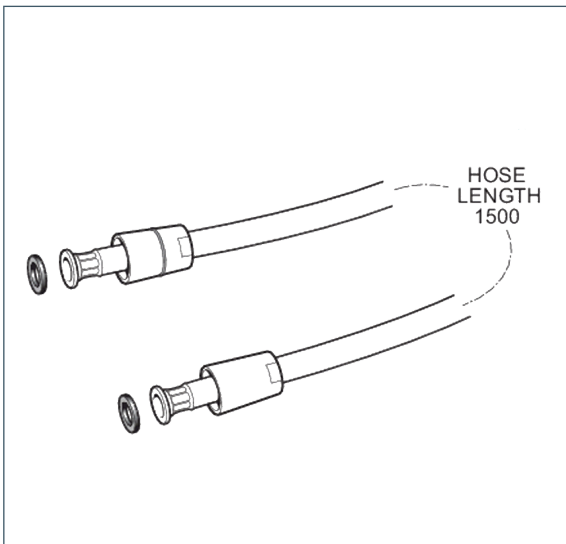

### Smooth shower hose 1.5m

Product Code: HOS1.5PVS07

Finish: Chrome

#### Features

Construction: PVC  
Inlet Connections: 1/2" BSP

· Smooth easy clean 1.5m shower hose

\*Please refer to website for full warranty details.

1503036

[www.deva-uk.com](http://www.deva-uk.com) · 0800 195 1602 · [sales@uk.methven.com](mailto:sales@uk.methven.com)