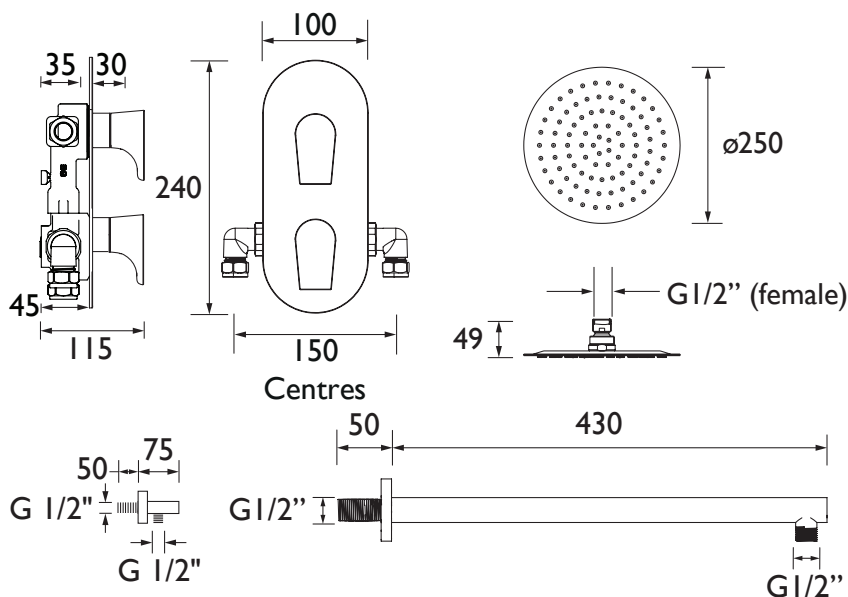

### Features:

- Integral two outlet diverter
- 250mm round slimline fixed head with shower arm
- Large round three function push button handset and hose with integral handset holder and wall outlet

### Specification

Style:	Contemporary
Finish/Colour:	Chrome Plated
Main Construction Material:	Brass; ABS
No of Controls:	3
Shower Type:	Dual Control
Shower Head Type:	Fixed Head and Handset
Valve/Cartridge Type:	3/4" Ceramic Disc Valve 1/4 turn
Maximum Hot Water Supply Temperature °C:	65
Maximum Static Pressure: (bar)	10
Plumbing System Suitability:	Suitable for all plumbing systems
Working Pressure Range:	Min: 0.2 bar, Max: 5 bar
Connection Inlet:	15mm Compression
Connection Outlet:	G 1/2"
Isolation Valve Included:	No
Check Valve Included:	Yes

### Dimensions (measurements in mm)