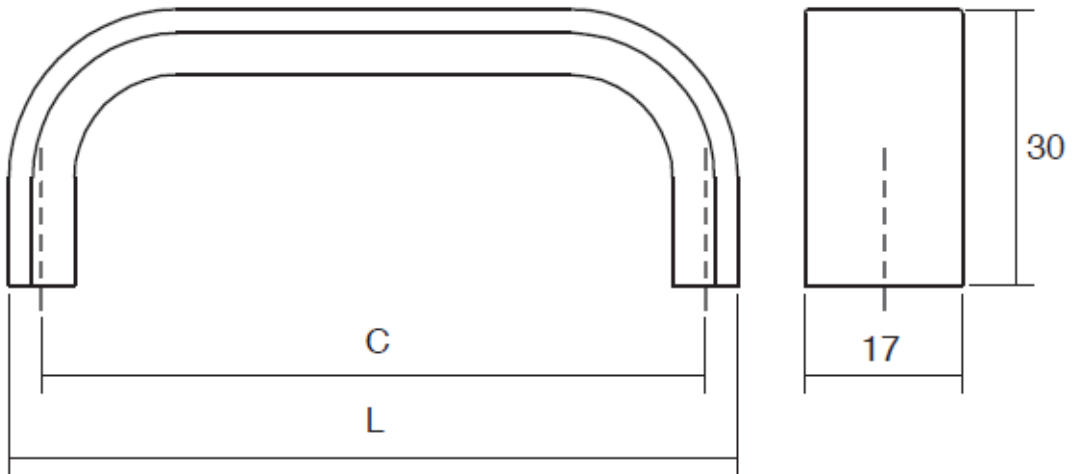

Measurements in millimetres mm  
 Information updated August 2018  
 Tel 0345 873 8840

TECHNICAL

Code	Description	Finish	C	L
			mm	mm
IF_HANDLEBM	INFINITY FURNITURE HANDLE	MATT BLACK	256	263
IF_HANDLEC	INFINITY FURNITURE HANDLE	CHROME	256	263