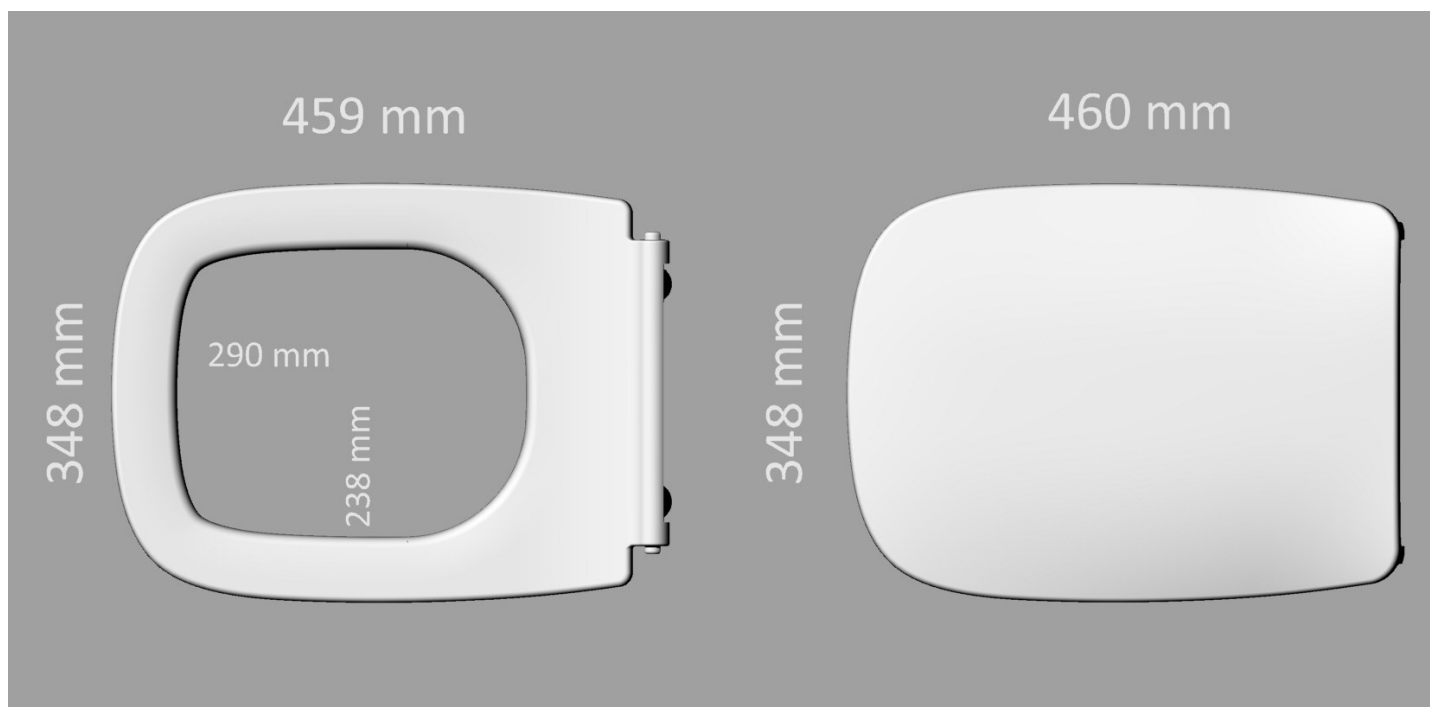

Measurements in millimetres mm

Information updated August 2018

Tel 0345 873 8840

crosswater[™]

TECHNICAL

INFINITY SOFT CLOSE TOILET SEAT

WHITE DURAPLAST

IF6105W

3.1 Kgs

Use with IF6116CW and IF6117CW