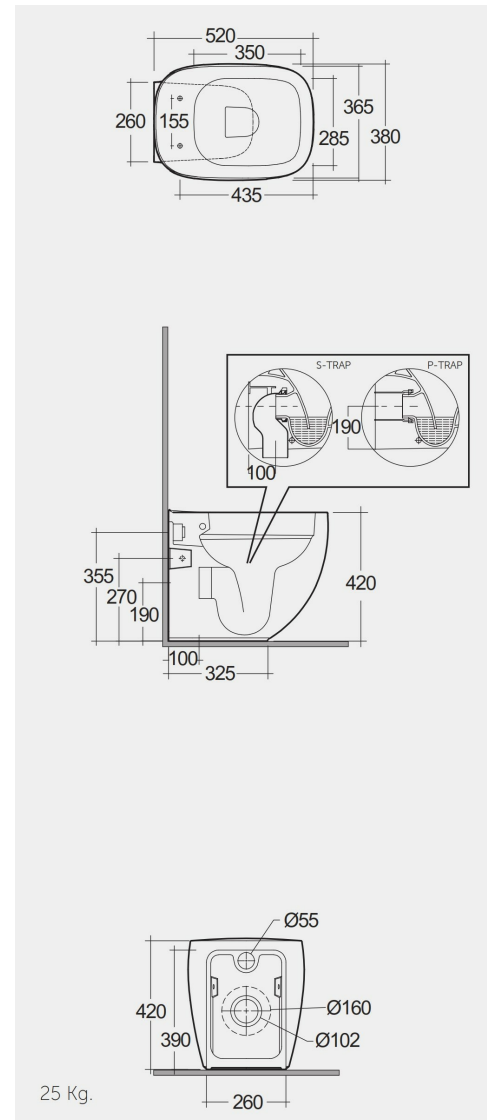

RAK-ILLUSION-W/HIDDEN FIXATIONS

Back to Wall | Water Closet

RAK
CERAMICS

Technical specifications

Dimensions:	520 x 380 mm
Weight:	25 Kg
Color:	Alpine White
Trap type:	P Trap & S Trap
Trapway type:	Concealed
Seat cover options:	Urea
Bowl shape:	Rounded Rectangle
Suites:	RAK-ILLUSION

Code	Name
ILLSC3901WH	RAK-Illusion Soft Close Urea Seat Cover (WH)
ILLWC1346AWHA	RAK-ILLUSION-W/HIDDEN FIXATIONS

Dimensions: All dimensions in mm. Tolerance of vitreous china & fireclay items: $\pm 5\%$ for below 200mm and $\pm 3\%$ for above 200mm; for all other items tolerance $\pm 1\%$. Note: Due to a continuing development program to improve design and performance, the manufacturer reserves all rights to vary specifications without prior information. Please note accessories are for photographic use only.