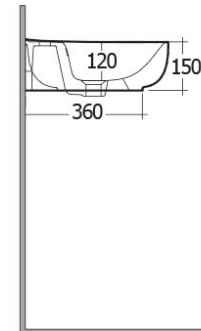

RAK-ILLUSION

Wash basin | Wall Hung

RAK
CERAMICS

Technical specifications

Dimensions: 550 x 440 mm

Weight: 14 Kg

Color: Alpine White

Shape of basin: Oval

Overflow hole: yes

Suites: [RAK-ILLUSION](#)

Code	Name
ILLWB5501AWHA	RAK-ILLUSION

Dimensions: All dimensions in mm tolerance $\pm 5\%$ for below 200mm and $\pm 3\%$ for above 200mm.

Note: Due to a continuing development programme to improve design and performance, the manufacturer reserves all rights to vary specifications without prior information.