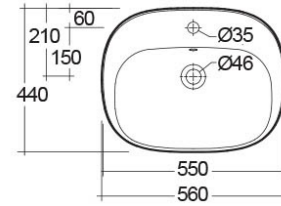

RAK-ILLUSION

Wash basin | Wall Hung

RAK
CERAMICS

Technical specifications

Dimensions: 550 x 440 mm

Weight: 14 Kg

Color: Alpine White

Shape of basin: Oval

Overflow hole: yes

Suites: [RAK-ILLUSION](#)

Code	Name
ILLWB5501AWHA	RAK-ILLUSION

Dimensions: All dimensions in mm tolerance $\pm 5\%$ for below 200mm and $\pm 3\%$ for above 200mm.

Note: Due to a continuing development programme to improve design and performance, the manufacturer reserves all rights to vary specifications without prior information.