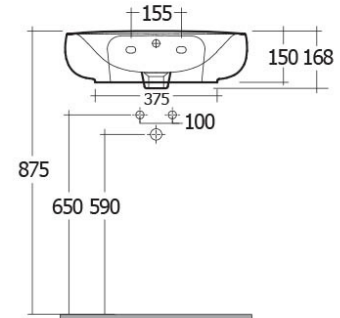

RAK-ILLUSION

Wash basin | Wall Hung

RAK
CERAMICS

Technical specifications

Dimensions: 550 x 440 mm

Weight: 14 Kg

Color: Alpine White

Shape of basin: Oval

Overflow hole: yes

Suites: [RAK-ILLUSION](#)

Code	Name
ILLWB5501AWHA	RAK-ILLUSION

Dimensions: All dimensions in mm tolerance $\pm 5\%$ for below 200mm and $\pm 3\%$ for above 200mm.

Note: Due to a continuing development programme to improve design and performance, the manufacturer reserves all rights to vary specifications without prior information.