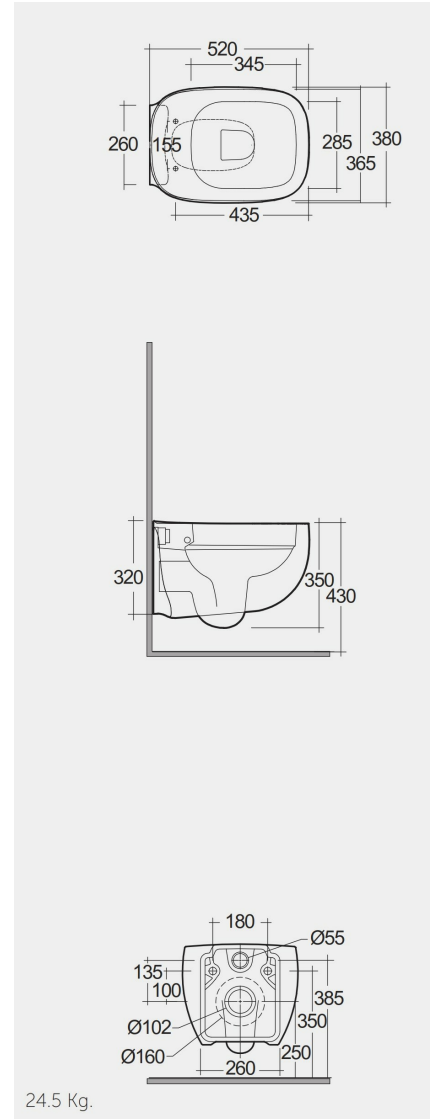

RAK-ILLUSION-W/HIDDEN FIXATIONS

Wall Hung | Water Closet

RAK
CERAMICS

Technical specifications

Dimensions:	520 x 380 mm
Weight:	24.5 Kg
Color:	Alpine White
Trap type:	P Trap
Trapway type:	Concealed
Seat cover options:	Urea
Bowl shape:	Rounded Rectangle
Suites:	RAK-ILLUSION

Code	Name
ILLSC3901WH	RAK-Illusion Soft Close Urea Seat Cover (WH)
ILLWC1446AWHA	RAK-ILLUSION-W/HIDDEN FIXATIONS

Dimensions: All dimensions in mm. Tolerance of vitreous china & fireclay items: $\pm 5\%$ for below 200mm and $\pm 3\%$ for above 200mm; for all other items tolerance $\pm 1\%$. Note: Due to a continuing development program to improve design and performance, the manufacturer reserves all rights to vary specifications without prior information. Please note accessories are for photographic use only.