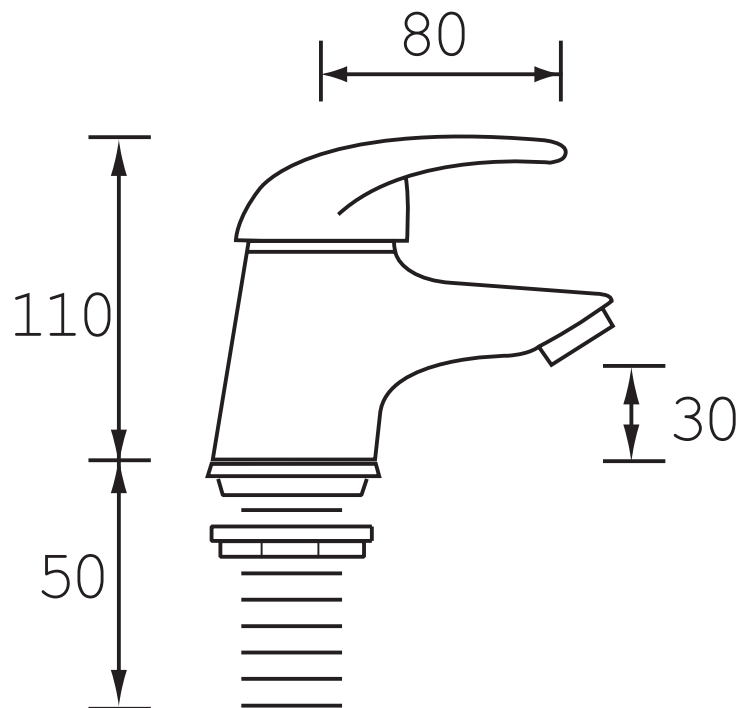

### Specification

Style:	Contemporary
Product Type:	Bathroom taps
Finish/Colour:	Chrome
Main Construction Material:	Brass
Mount Type:	Deck
Handle Type:	Paddle
Connection Inlet:	1/2" BSP
Number of Tap Holes Required:	2
Valve/Cartridge Type:	1/2" Ceramic Disc Valve
Plumbing System Suitability	All
Working Pressure Range:	Min 0.2 bar - Max 5 bar
Maximum Hot Water Temperature: °c	65
Maximum Dynamic Pressure: (bar)	5
Maximum Static Pressure: (bar)	10
Flow Type:	Single Flow
Flow Rate: (l/min @ 3 bar)	34.7
Connection Outlet:	M24 Flow Straightener
Isolation Included:	No

### Dimensions (measurements in mm)