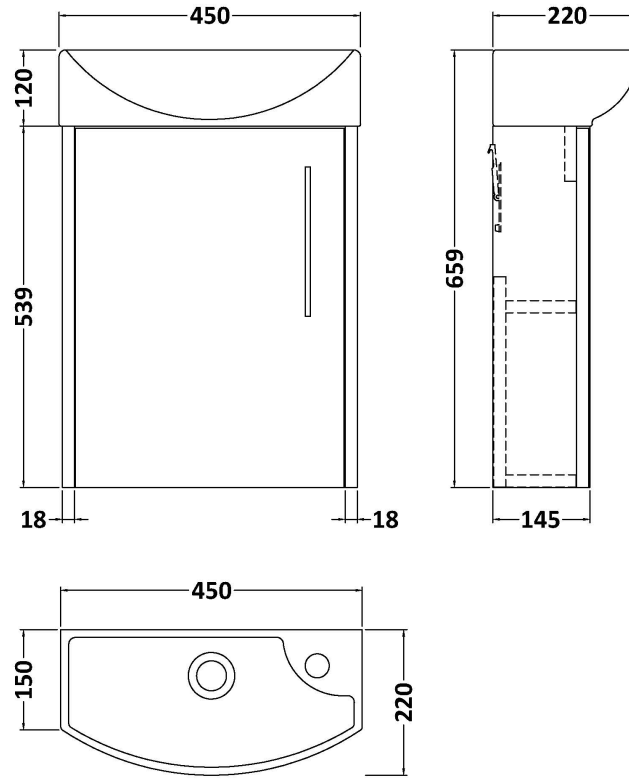

Sales Code: JNU1761L

Description: 440 Wh 1-Door Unit & 1Th Basin Lh

Packaging Details

Barcode: 5056462674179

Sales Code: MOJ1761

Description: 440 Single Door Wall Hung Unit

Product Dimensions

Height (mm):	539
Width (mm):	440
Depth (mm):	145
Nett Weight (kg):	6.5

Packaging Dimensions

Height (mm):	460
Width (mm):	410
Depth (mm):	235
Gross Weight (kg):	7.2

Packaging Data

Box Colour:	Brown Cardboard Box
Box Qty:	1
Label Size:	50 x 100
Label Colour:	White Label
Label Qty:	2

Outer Box Dimensions (If Applicable)

Height (mm):	
Width (mm):	
Depth (mm):	
Gross Weight (kg):	
Barcode:	5056462659664

Product Details

Country of Origin:	United Kingdom
Fitting Instruction:	No
CE & UKCA:	N/A
FSC Certified Materials:	Yes
Colour:	Electric Blue
Construction Method:	Cam & Wood Dowel
Construction Type:	Rigid
Cabinet Finish:	MFC Smooth Matt
Fascia Finish:	MFC Smooth Matt
Cabinet Thickness (mm):	18
Fascia Thickness (mm):	18
Drawer Included:	No
Drawer Type:	Not Applicable
No of Shelves:	1
Hinge Type:	95 Degree Clip-On Soft Close
Hinge Included:	Yes, Supplied
Adjustable Legs:	No, Not Required
Fixings Included:	Yes
Handle Style:	Modern
Waste Shroud:	Not Applicable
Handle Included:	Yes, Supplied
Handle Type:	D-Shape

Sales Code: NBV160

Description: Basin Lh 1Th 450 X 220 X 120

Product Dimensions

Height (mm):	120
Width (mm):	450
Depth (mm):	220
Nett Weight (kg):	6.3

Packaging Dimensions

Height (mm):	150
Width (mm):	240
Depth (mm):	475
Gross Weight (kg):	6.8