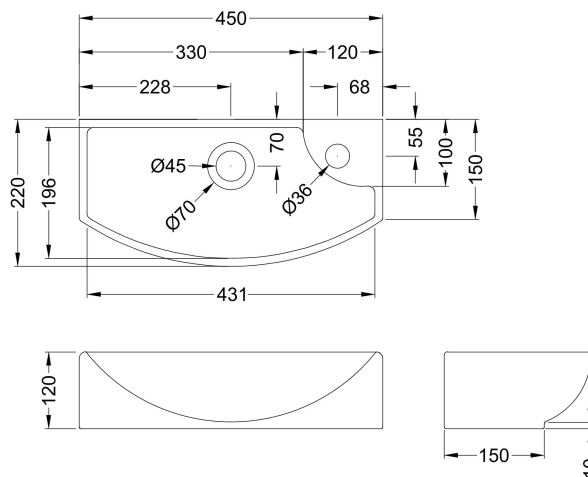

Packaging Dimensions

Height (mm):	460
Width (mm):	410
Depth (mm):	235
Gross Weight (kg):	7.2

Packaging Data

Box Colour:	Brown Cardboard Box
Box Qty:	1
Label Size:	50 x 100
Label Colour:	White Label
Label Qty:	2

Outer Box Dimensions (If Applicable)

Height (mm):	
Width (mm):	
Depth (mm):	
Gross Weight (kg):	
Barcode:	5056462659664

Product Details

Country of Origin:	United Kingdom
Fitting Instruction:	No
CE & UKCA:	N/A
FSC Certified Materials:	Yes
Colour:	Electric Blue
Construction Method:	Cam & Wood Dowel
Construction Type:	Rigid
Cabinet Finish:	MFC Smooth Matt
Fascia Finish:	MFC Smooth Matt
Cabinet Thickness (mm):	18
Fascia Thickness (mm):	18
Drawer Included:	No
Drawer Type:	Not Applicable
No of Shelves:	1
Hinge Type:	95 Degree Clip-On Soft Close
Hinge Included:	Yes, Supplied
Adjustable Legs:	No, Not Required
Fixings Included:	Yes
Handle Style:	Modern
Waste Shroud:	Not Applicable
Handle Included:	Yes, Supplied
Handle Type:	D-Shape

Sales Code: NBV160

Description: Basin Lh 1Th 450 X 220 X 120

Product Dimensions

Height (mm):	120
Width (mm):	450
Depth (mm):	220
Nett Weight (kg):	6.3

Packaging Dimensions

Height (mm):	150
Width (mm):	240
Depth (mm):	475
Gross Weight (kg):	6.8

Packaging Data

Box Colour:	Brown Cardboard Box
Box Qty:	1
Label Size:	100 x 50
Label Colour:	White Label
Label Qty:	2

Outer Box Dimensions (If Applicable)

Height (mm):	
Width (mm):	
Depth (mm):	
Gross Weight (kg):	
Barcode:	5055275890592