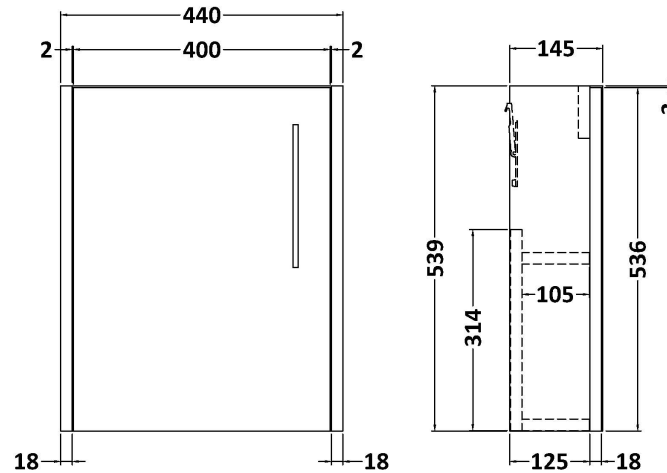

Sales Code: JNU1761L

Description: 440 Wh 1-Door Unit & 1Th Basin Lh

Packaging Details

Barcode: 5056462674179

Sales Code: MOJ1761

Description: 440 Single Door Wall Hung Unit

Product Dimensions

Height (mm):	539
Width (mm):	440
Depth (mm):	145
Nett Weight (kg):	6.5

Packaging Dimensions

Height (mm):	460
Width (mm):	410
Depth (mm):	235
Gross Weight (kg):	7.2

Packaging Data

Box Colour:	Brown Cardboard Box
Box Qty:	1
Label Size:	50 x 100
Label Colour:	White Label
Label Qty:	2

Sales Code: NBV160

Description: Basin Lh 1Th 450 X 220 X 120

Product Dimensions

Height (mm):	120
Width (mm):	450
Depth (mm):	220
Nett Weight (kg):	6.3

Packaging Dimensions

Height (mm):	150
Width (mm):	240
Depth (mm):	475
Gross Weight (kg):	6.8

Packaging Data

Box Colour:	Brown Cardboard Box
Box Qty:	1
Label Size:	100 x 50
Label Colour:	White Label
Label Qty:	2

Outer Box Dimensions (If Applicable)

Height (mm):	
Width (mm):	
Depth (mm):	
Gross Weight (kg):	
Barcode:	5055275890592