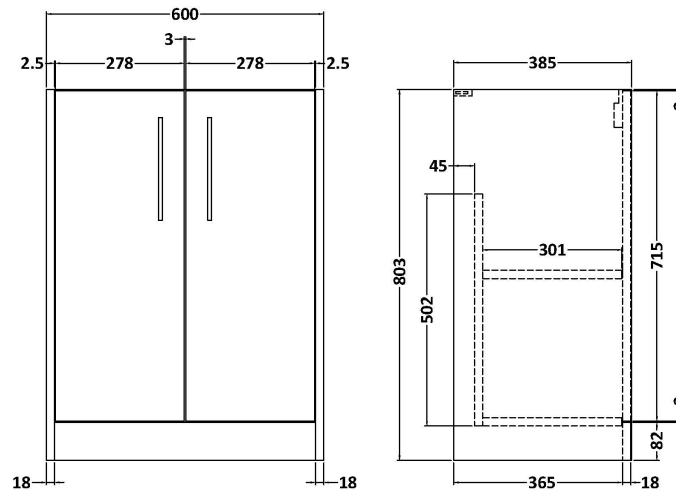

Sales Code: JNU1803A

Description: 600 Fs 2-Door Vanity & Basin 1

Packaging Details

Barcode: 5056462671116

Sales Code: NPF1803

Description: 600 F/S 2-Door Unit (385 Deep)

Product Dimensions

Height (mm):	803
Width (mm):	600
Depth (mm):	385
Nett Weight (kg):	19

Packaging Dimensions

Height (mm):	835
Width (mm):	620
Depth (mm):	395
Gross Weight (kg):	19.5

Packaging Data

Box Colour:	Brown Cardboard Box
Box Qty:	1
Label Size:	50 x 100
Label Colour:	White Label
Label Qty:	2

Sales Code: NVM013

Description: 600 Mid-Edged Basin 1 Th

Product Dimensions

Height (mm):	180
Width (mm):	610
Depth (mm):	390
Nett Weight (kg):	11

Packaging Dimensions

Height (mm):	200
Width (mm):	410
Depth (mm):	630
Gross Weight (kg):	11

Packaging Data

Box Colour:	Brown Cardboard Box - Printed
Box Qty:	1
Label Size:	100 x 50
Label Colour:	White Label
Label Qty:	2

Outer Box Dimensions (If Applicable)

Height (mm):	
Width (mm):	
Depth (mm):	
Gross Weight (kg):	
Barcode:	5055369043415