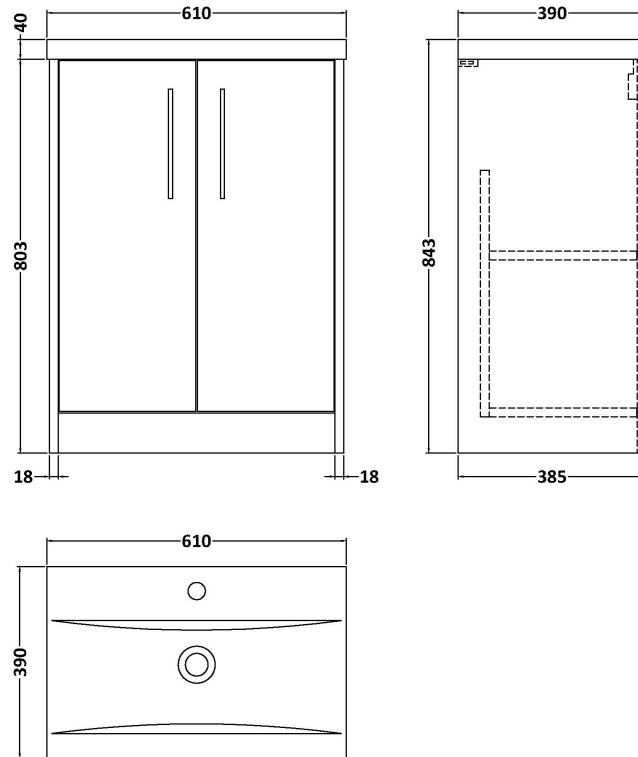

Sales Code: JNU1803A

Description: 600 Fs 2-Door Vanity & Basin 1

Packaging Details

Barcode: 5056462671116

Sales Code: NPF1803

Description: 600 F/S 2-Door Unit (385 Deep)

Product Dimensions

Height (mm):	803
Width (mm):	600
Depth (mm):	385
Nett Weight (kg):	19

Packaging Dimensions

Height (mm):	835
Width (mm):	620
Depth (mm):	395
Gross Weight (kg):	19.5

Packaging Data

Box Colour:	Brown Cardboard Box
Box Qty:	1
Label Size:	50 x 100
Label Colour:	White Label
Label Qty:	2

Outer Box Dimensions (If Applicable)

Height (mm):	
Width (mm):	
Depth (mm):	
Gross Weight (kg):	
Barcode:	5056462656977

Product Details

Country of Origin:	United Kingdom
Fitting Instruction:	No
CE & UKCA:	
FSC Certified Materials:	Yes
Colour:	Halifax Oak
Construction Method:	Cam & Wood Dowel
Construction Type:	Rigid
Cabinet Finish:	MFC Textured Woodgrain
Fascia Finish:	MFC Textured Woodgrain
Cabinet Thickness (mm):	18
Fascia Thickness (mm):	18
Drawer Included:	No
Drawer Type:	Not Applicable
No of Shelves:	1
Hinge Type:	95 Degree Clip-On Soft Close
Hinge Included:	Yes, Supplied
Adjustable Legs:	No, Not Required
Fixings Included:	Yes
Handle Style:	Modern
Waste Shroud:	Not Applicable
Handle Included:	Yes, Supplied
Handle Type:	D-Shape

Sales Code: NVM013

Description: 600 Mid-Edged Basin 1 Th

Product Dimensions

Height (mm):	180
Width (mm):	610
Depth (mm):	390
Nett Weight (kg):	11

Packaging Dimensions

Height (mm):	200
Width (mm):	410
Depth (mm):	630
Gross Weight (kg):	11