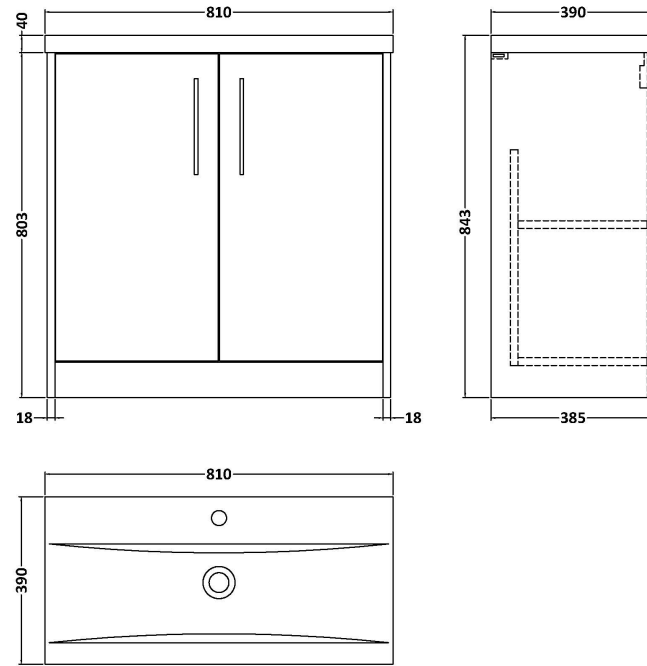

Sales Code: JNU2105A

Description: 800 Fs 2-Door Vanity & Basin 1

Packaging Details

Barcode: 5056462671147

Sales Code: NPF2105

Description: 800 F/S 2-Door Unit (385 Deep)

Product Dimensions

Height (mm):	803
Width (mm):	800
Depth (mm):	385
Nett Weight (kg):	26.5

Packaging Dimensions

Height (mm):	835
Width (mm):	820
Depth (mm):	395
Gross Weight (kg):	27

Packaging Data

Box Colour:	Brown Cardboard Box
Box Qty:	1
Label Size:	50 x 100
Label Colour:	White Label
Label Qty:	2

Outer Box Dimensions (If Applicable)

Height (mm):	
Width (mm):	
Depth (mm):	
Gross Weight (kg):	
Barcode:	5056462656984

Product Details

Country of Origin:	United Kingdom
Fitting Instruction:	No
CE & UKCA:	
FSC Certified Materials:	Yes
Colour:	White Woodgrain
Construction Method:	Cam & Wood Dowel
Construction Type:	Rigid
Cabinet Finish:	MFC Textured Woodgrain
Fascia Finish:	MFC Textured Woodgrain
Cabinet Thickness (mm):	18
Fascia Thickness (mm):	18
Drawer Included:	No
Drawer Type:	Not Applicable
No of Shelves:	1
Hinge Type:	95 Degree Clip-On Soft Close
Hinge Included:	Yes, Supplied
Adjustable Legs:	No, Not Required
Fixings Included:	Yes
Handle Style:	Modern
Waste Shroud:	Not Applicable
Handle Included:	Yes, Supplied
Handle Type:	D-Shape

Sales Code: NVM015

Description: 800 Mid Edged Basin 1 Th

Product Dimensions

Height (mm):	180
Width (mm):	810
Depth (mm):	390
Nett Weight (kg):	15

Packaging Dimensions

Height (mm):	210
Width (mm):	410
Depth (mm):	830
Gross Weight (kg):	15