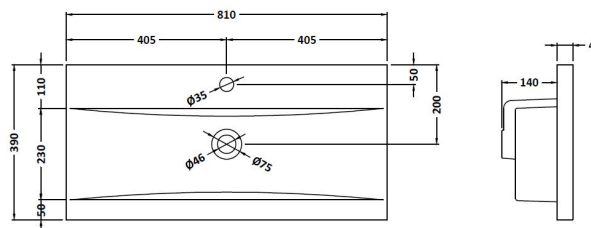

Packaging Dimensions

Height (mm):	835
Width (mm):	820
Depth (mm):	395
Gross Weight (kg):	27

Packaging Data

Box Colour:	Brown Cardboard Box
Box Qty:	1
Label Size:	50 x 100
Label Colour:	White Label
Label Qty:	2

Outer Box Dimensions (If Applicable)

Height (mm):	
Width (mm):	
Depth (mm):	
Gross Weight (kg):	
Barcode:	5056462656984

Product Details

Country of Origin:	United Kingdom
Fitting Instruction:	No
CE & UKCA:	
FSC Certified Materials:	Yes
Colour:	White Woodgrain
Construction Method:	Cam & Wood Dowel
Construction Type:	Rigid
Cabinet Finish:	MFC Textured Woodgrain
Fascia Finish:	MFC Textured Woodgrain
Cabinet Thickness (mm):	18
Fascia Thickness (mm):	18
Drawer Included:	No
Drawer Type:	Not Applicable
No of Shelves:	1
Hinge Type:	95 Degree Clip-On Soft Close
Hinge Included:	Yes, Supplied
Adjustable Legs:	No, Not Required
Fixings Included:	Yes
Handle Style:	Modern
Waste Shroud:	Not Applicable
Handle Included:	Yes, Supplied
Handle Type:	D-Shape

Sales Code: NVM015

Description: 800 Mid Edged Basin 1 Th

Product Dimensions

Height (mm):	180
Width (mm):	810
Depth (mm):	390
Nett Weight (kg):	15

Packaging Dimensions

Height (mm):	210
Width (mm):	410
Depth (mm):	830
Gross Weight (kg):	15

Packaging Data

Box Colour:	Brown Cardboard Box
Box Qty:	1
Label Size:	100 x 50
Label Colour:	White Label
Label Qty:	2

Outer Box Dimensions (If Applicable)

Height (mm):	
Width (mm):	
Depth (mm):	
Gross Weight (kg):	
Barcode:	5055369043422