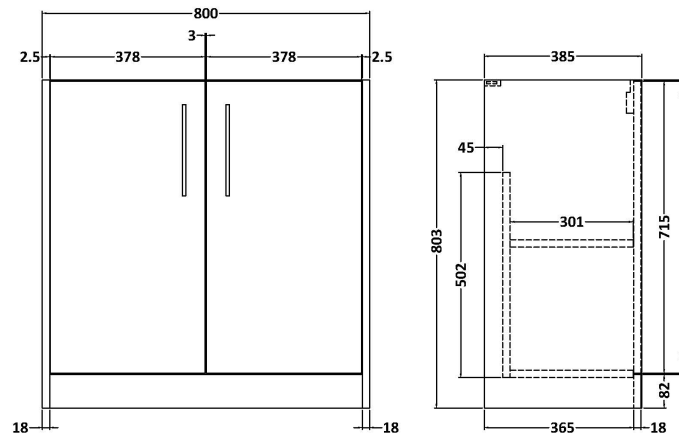

Sales Code: JNU2105A

Description: 800 Fs 2-Door Vanity & Basin 1

Packaging Details

Barcode: 5056462671147

Sales Code: NPF2105

Description: 800 F/S 2-Door Unit (385 Deep)

Product Dimensions

Height (mm):	803
Width (mm):	800
Depth (mm):	385
Nett Weight (kg):	26.5

Packaging Dimensions

Height (mm):	835
Width (mm):	820
Depth (mm):	395
Gross Weight (kg):	27

Packaging Data

Box Colour:	Brown Cardboard Box
Box Qty:	1
Label Size:	50 x 100
Label Colour:	White Label
Label Qty:	2

Outer Box Dimensions (If Applicable)

Height (mm):	
Width (mm):	
Depth (mm):	
Gross Weight (kg):	
Barcode:	5056462656984

Product Details

Country of Origin:	United Kingdom
Fitting Instruction:	No
CE & UKCA:	
FSC Certified Materials:	Yes
Colour:	White Woodgrain
Construction Method:	Cam & Wood Dowel
Construction Type:	Rigid
Cabinet Finish:	MFC Textured Woodgrain
Fascia Finish:	MFC Textured Woodgrain
Cabinet Thickness (mm):	18
Fascia Thickness (mm):	18
Drawer Included:	No
Drawer Type:	Not Applicable
No of Shelves:	1
Hinge Type:	95 Degree Clip-On Soft Close
Hinge Included:	Yes, Supplied
Adjustable Legs:	No, Not Required
Fixings Included:	Yes
Handle Style:	Modern
Waste Shroud:	Not Applicable
Handle Included:	Yes, Supplied
Handle Type:	D-Shape

Sales Code: NVM015

Description: 800 Mid Edged Basin 1 Th

Product Dimensions

Height (mm):	180
Width (mm):	810
Depth (mm):	390
Nett Weight (kg):	15

Packaging Dimensions

Height (mm):	210
Width (mm):	410
Depth (mm):	830
Gross Weight (kg):	15