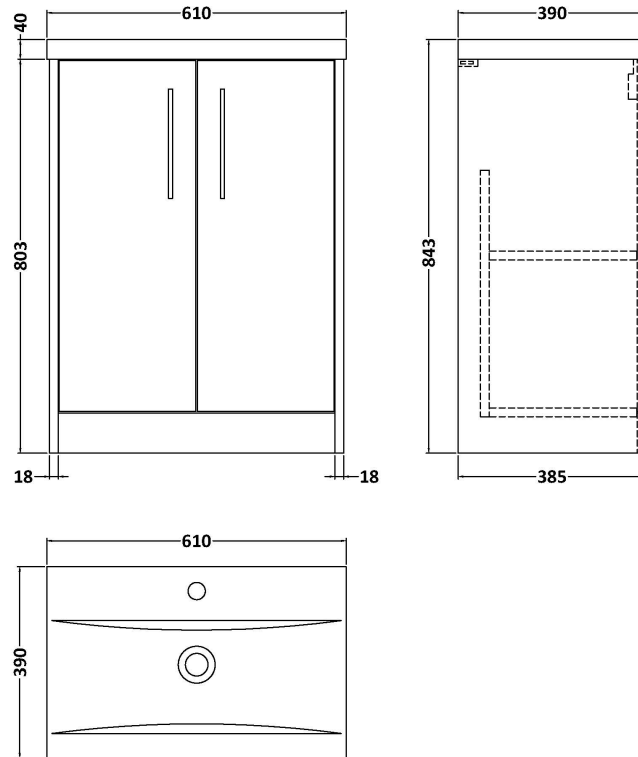

Sales Code: JNU2203A

Description: 600 Fs 2-Door Vanity & Basin 1

Packaging Details

Barcode: 5056462671024