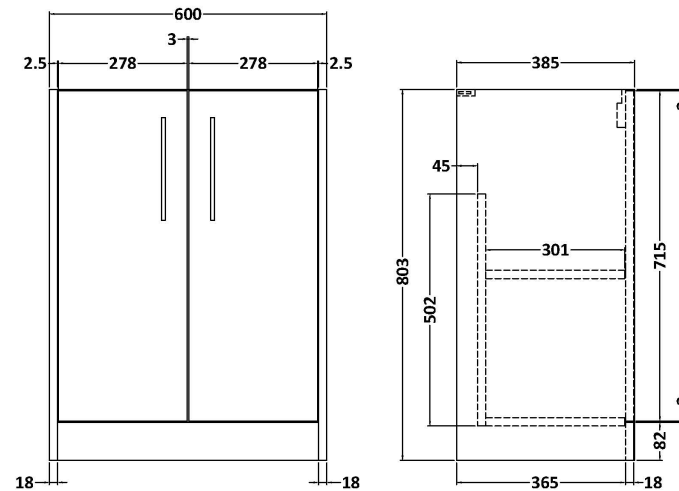

### Product Dimensions

Height (mm):	803
Width (mm):	600
Depth (mm):	385
Nett Weight (kg):	19

### Packaging Dimensions

Height (mm):	835
Width (mm):	620
Depth (mm):	395
Gross Weight (kg):	19.5

### Product Dimensions

Height (mm):	180
Width (mm):	610
Depth (mm):	390
Nett Weight (kg):	11

### Packaging Dimensions

Height (mm):	200
Width (mm):	410
Depth (mm):	630
Gross Weight (kg):	11