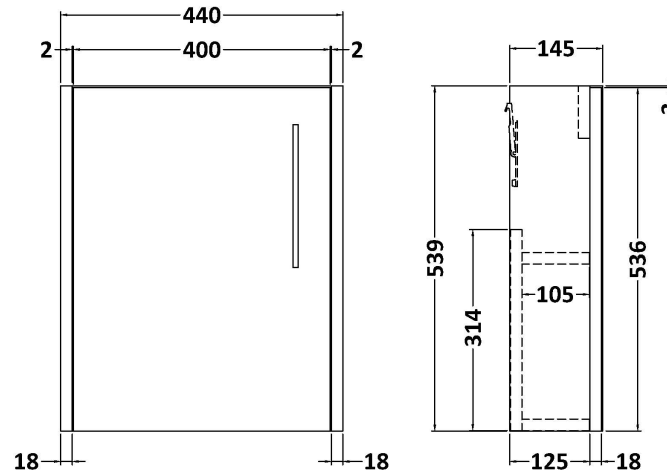

Sales Code: JNU2261R

Description: 440 Wh 1-Door Unit & 1Th Basin Rh

Packaging Details

Barcode: 5056462674254

Sales Code: MOJ2261

Description: 440 Single Door Wall Hung Unit

Product Dimensions

Height (mm):	539
Width (mm):	440
Depth (mm):	145
Nett Weight (kg):	6.5

Packaging Dimensions

Height (mm):	460
Width (mm):	410
Depth (mm):	235
Gross Weight (kg):	7.2

Packaging Data

Box Colour:	Brown Cardboard Box
Box Qty:	1
Label Size:	50 x 100
Label Colour:	White Label
Label Qty:	2

Sales Code: NBV161

Description: Basin Rh 1Th 450 X 220 X 120

Product Dimensions

Height (mm):	120
Width (mm):	450
Depth (mm):	220
Nett Weight (kg):	6.3

Packaging Dimensions

Height (mm):	150
Width (mm):	240
Depth (mm):	470
Gross Weight (kg):	6.8

Packaging Data

Box Colour:	Brown Cardboard Box
Box Qty:	1
Label Size:	100 x 50
Label Colour:	White Label
Label Qty:	2

Outer Box Dimensions (If Applicable)

Height (mm):	
Width (mm):	
Depth (mm):	
Gross Weight (kg):	
Barcode:	5055275890608