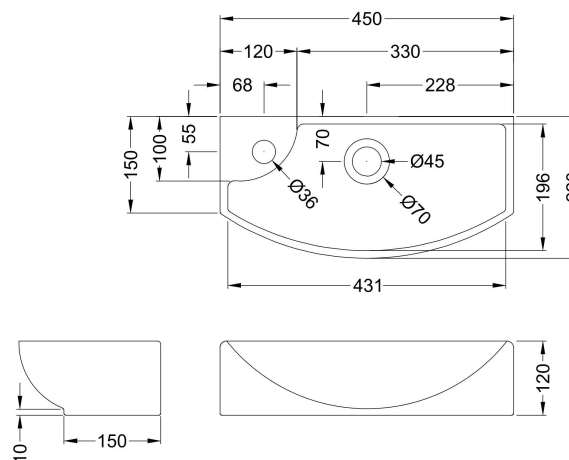

Packaging Dimensions

Height (mm):	460
Width (mm):	410
Depth (mm):	235
Gross Weight (kg):	7.2

Packaging Data

Box Colour:	Brown Cardboard Box
Box Qty:	1
Label Size:	50 x 100
Label Colour:	White Label
Label Qty:	2

Outer Box Dimensions (If Applicable)

Height (mm):	
Width (mm):	
Depth (mm):	
Gross Weight (kg):	
Barcode:	5056462659640

Product Details

Country of Origin:	United Kingdom
Fitting Instruction:	No
CE & UKCA:	N/A
FSC Certified Materials:	Yes
Colour:	Graphite Grey Woodgrain
Construction Method:	Cam & Wood Dowel
Construction Type:	Rigid
Cabinet Finish:	MFC Textured Woodgrain
Fascia Finish:	MFC Textured Woodgrain
Cabinet Thickness (mm):	18
Fascia Thickness (mm):	18
Drawer Included:	No
Drawer Type:	Not Applicable
No of Shelves:	1
Hinge Type:	95 Degree Clip-On Soft Close
Hinge Included:	Yes, Supplied
Adjustable Legs:	No, Not Required
Fixings Included:	Yes
Handle Style:	Modern
Waste Shroud:	Not Applicable
Handle Included:	Yes, Supplied
Handle Type:	D-Shape

Sales Code: NBV161

Description: Basin Rh 1Th 450 X 220 X 120

Product Dimensions

Height (mm):	120
Width (mm):	450
Depth (mm):	220
Nett Weight (kg):	6.3

Packaging Dimensions

Height (mm):	150
Width (mm):	240
Depth (mm):	470
Gross Weight (kg):	6.8

Packaging Data

Box Colour:	Brown Cardboard Box
Box Qty:	1
Label Size:	100 x 50
Label Colour:	White Label
Label Qty:	2

Outer Box Dimensions (If Applicable)

Height (mm):	
Width (mm):	
Depth (mm):	
Gross Weight (kg):	
Barcode:	5055275890608