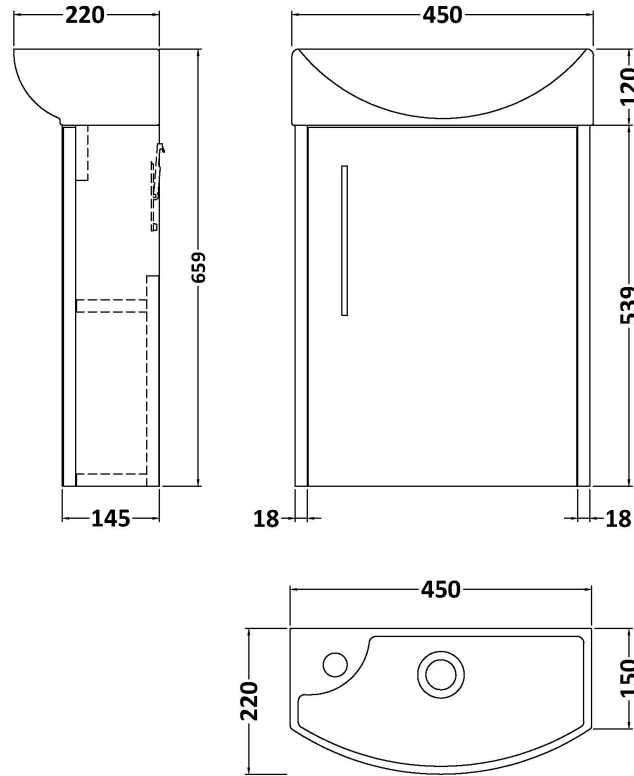

Sales Code: JNU2261R

Description: 440 Wh 1-Door Unit & 1Th Basin Rh

Packaging Details

Barcode: 5056462674254

Sales Code: MOJ2261

Description: 440 Single Door Wall Hung Unit

Product Dimensions

Height (mm):	539
Width (mm):	440
Depth (mm):	145
Nett Weight (kg):	6.5

Packaging Dimensions

Height (mm):	460
Width (mm):	410
Depth (mm):	235
Gross Weight (kg):	7.2

Packaging Data

Box Colour:	Brown Cardboard Box
Box Qty:	1
Label Size:	50 x 100
Label Colour:	White Label
Label Qty:	2

Outer Box Dimensions (If Applicable)

Height (mm):	
Width (mm):	
Depth (mm):	
Gross Weight (kg):	
Barcode:	5056462659640

Product Details

Country of Origin:	United Kingdom
Fitting Instruction:	No
CE & UKCA:	N/A
FSC Certified Materials:	Yes
Colour:	Graphite Grey Woodgrain
Construction Method:	Cam & Wood Dowel
Construction Type:	Rigid
Cabinet Finish:	MFC Textured Woodgrain
Fascia Finish:	MFC Textured Woodgrain
Cabinet Thickness (mm):	18
Fascia Thickness (mm):	18
Drawer Included:	No
Drawer Type:	Not Applicable
No of Shelves:	1
Hinge Type:	95 Degree Clip-On Soft Close
Hinge Included:	Yes, Supplied
Adjustable Legs:	No, Not Required
Fixings Included:	Yes
Handle Style:	Modern
Waste Shroud:	Not Applicable
Handle Included:	Yes, Supplied
Handle Type:	D-Shape

Sales Code: NBV161

Description: Basin Rh 1Th 450 X 220 X 120

Product Dimensions

Height (mm):	120
Width (mm):	450
Depth (mm):	220
Nett Weight (kg):	6.3

Packaging Dimensions

Height (mm):	150
Width (mm):	240
Depth (mm):	470
Gross Weight (kg):	6.8