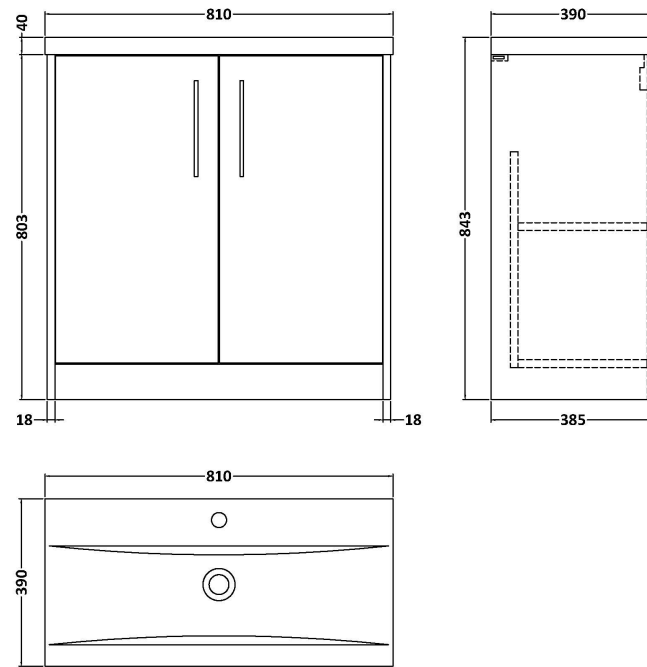

Sales Code: JNU2305A

Description: 800 Fs 2-Door Vanity & Basin 1

Packaging Details

Barcode: 5056462671208

Sales Code: NPF2305

Description: 800 F/S 2-Door Unit (385 Deep)

Product Dimensions

Height (mm):	803
Width (mm):	800
Depth (mm):	385
Nett Weight (kg):	26.5

Packaging Dimensions

Height (mm):	835
Width (mm):	820
Depth (mm):	395
Gross Weight (kg):	27

Packaging Data

Box Colour:	Brown Cardboard Box
Box Qty:	1
Label Size:	50 x 100
Label Colour:	White Label
Label Qty:	2

Outer Box Dimensions (If Applicable)

Height (mm):	
Width (mm):	
Depth (mm):	
Gross Weight (kg):	
Barcode:	5056462657004

Product Details

Country of Origin:	United Kingdom
Fitting Instruction:	No
CE & UKCA:	
FSC Certified Materials:	Yes
Colour:	Monument Grey
Construction Method:	Cam & Wood Dowel
Construction Type:	Rigid
Cabinet Finish:	MFC Smooth Matt
Fascia Finish:	MFC Smooth Matt
Cabinet Thickness (mm):	18
Fascia Thickness (mm):	18
Drawer Included:	No
Drawer Type:	Not Applicable
No of Shelves:	1
Hinge Type:	95 Degree Clip-On Soft Close
Hinge Included:	Yes, Supplied
Adjustable Legs:	No, Not Required
Fixings Included:	Yes
Handle Style:	Modern
Waste Shroud:	Not Applicable
Handle Included:	Yes, Supplied
Handle Type:	D-Shape

Sales Code: NVM015

Description: 800 Mid Edged Basin 1 Th

Product Dimensions

Height (mm):	180
Width (mm):	810
Depth (mm):	390
Nett Weight (kg):	15

Packaging Dimensions

Height (mm):	210
Width (mm):	410
Depth (mm):	830
Gross Weight (kg):	15