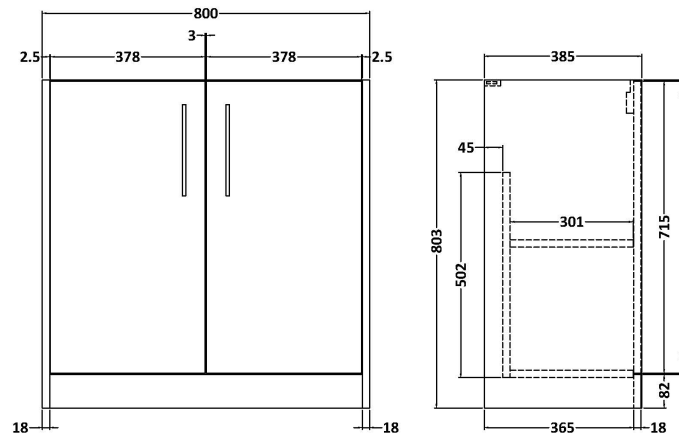

Sales Code: JNU2305A

Description: 800 Fs 2-Door Vanity & Basin 1

Packaging Details

Barcode: 5056462671208

Sales Code: NPF2305

Description: 800 F/S 2-Door Unit (385 Deep)

Product Dimensions

Height (mm):	803
Width (mm):	800
Depth (mm):	385
Nett Weight (kg):	26.5

Packaging Dimensions

Height (mm):	835
Width (mm):	820
Depth (mm):	395
Gross Weight (kg):	27

Packaging Data

Box Colour:	Brown Cardboard Box
Box Qty:	1
Label Size:	50 x 100
Label Colour:	White Label
Label Qty:	2

Outer Box Dimensions (If Applicable)

Height (mm):	
Width (mm):	
Depth (mm):	
Gross Weight (kg):	
Barcode:	5056462657004

Product Details

Country of Origin:	United Kingdom
Fitting Instruction:	No
CE & UKCA:	
FSC Certified Materials:	Yes
Colour:	Monument Grey
Construction Method:	Cam & Wood Dowel
Construction Type:	Rigid
Cabinet Finish:	MFC Smooth Matt
Fascia Finish:	MFC Smooth Matt
Cabinet Thickness (mm):	18
Fascia Thickness (mm):	18
Drawer Included:	No
Drawer Type:	Not Applicable
No of Shelves:	1
Hinge Type:	95 Degree Clip-On Soft Close
Hinge Included:	Yes, Supplied
Adjustable Legs:	No, Not Required
Fixings Included:	Yes
Handle Style:	Modern
Waste Shroud:	Not Applicable
Handle Included:	Yes, Supplied
Handle Type:	D-Shape

Sales Code: NVM015

Description: 800 Mid Edged Basin 1 Th

Product Dimensions

Height (mm):	180
Width (mm):	810
Depth (mm):	390
Nett Weight (kg):	15

Packaging Dimensions

Height (mm):	210
Width (mm):	410
Depth (mm):	830
Gross Weight (kg):	15