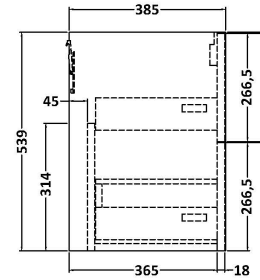

Sales Code: JNU2326W

Description: 800 Wh 2-Drawer Vanity & Worktop

Packaging Details

Barcode: 5056462673011

Sales Code: NPF2326

Description: 800 W/H 2-Drawer Unit (385 Deep)

Product Dimensions

Height (mm):	539
Width (mm):	800
Depth (mm):	385
Nett Weight (kg):	24.5

Packaging Dimensions

Height (mm):	560
Width (mm):	820
Depth (mm):	405
Gross Weight (kg):	25

Packaging Data

Box Colour:	Brown Cardboard Box
Box Qty:	1
Label Size:	50 x 100
Label Colour:	White Label
Label Qty:	2

Outer Box Dimensions (If Applicable)

Height (mm):	
Width (mm):	
Depth (mm):	
Gross Weight (kg):	
Barcode:	5056462657301

Product Details

Country of Origin:	United Kingdom
Fitting Instruction:	No
CE & UKCA:	
FSC Certified Materials:	Yes
Colour:	Monument Grey
Construction Method:	Cam & Wood Dowel
Construction Type:	Rigid
Cabinet Finish:	MFC Smooth Matt
Fascia Finish:	MFC Smooth Matt
Cabinet Thickness (mm):	18
Fascia Thickness (mm):	18
Drawer Included:	Yes
Drawer Type:	80mm High Metal S/C Inc Galler
No of Shelves:	0
Hinge Type:	Not Applicable
Hinge Included:	No
Adjustable Legs:	No, Not Required
Fixings Included:	Yes
Handle Style:	Modern
Waste Shroud:	Yes
Handle Included:	Yes, Supplied
Handle Type:	D-Shape

Sales Code: MWD2380

Description: 800 Worktop (805X390x18mm)

Product Dimensions

Height (mm):	18
Width (mm):	805
Depth (mm):	390
Nett Weight (kg):	3.5

Packaging Dimensions

Height (mm):	25
Width (mm):	825
Depth (mm):	410
Gross Weight (kg):	3.5