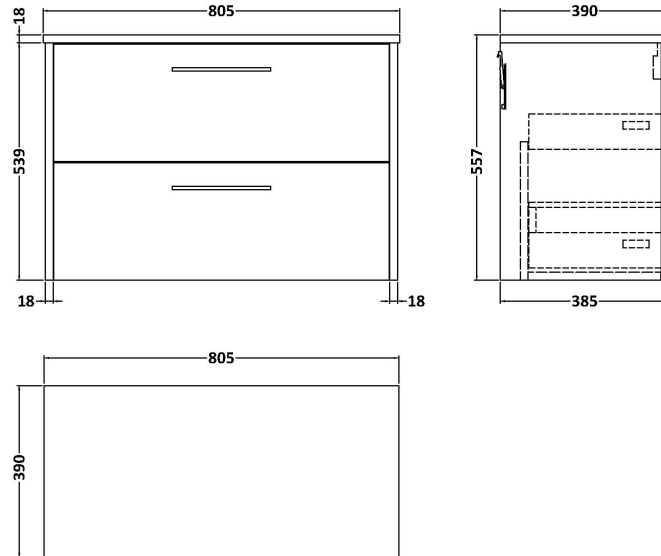

Sales Code: JNU2326W

Description: 800 Wh 2-Drawer Vanity & Worktop

Packaging Details

Barcode: 5056462673011

Sales Code: NPF2326

Description: 800 W/H 2-Drawer Unit (385 Deep)

Product Dimensions

Height (mm):	539
Width (mm):	800
Depth (mm):	385
Nett Weight (kg):	24.5

Packaging Dimensions

Height (mm):	560
Width (mm):	820
Depth (mm):	405
Gross Weight (kg):	25

Packaging Data

Box Colour:	Brown Cardboard Box
Box Qty:	1
Label Size:	50 x 100
Label Colour:	White Label
Label Qty:	2

Outer Box Dimensions (If Applicable)

Height (mm):	
Width (mm):	
Depth (mm):	
Gross Weight (kg):	
Barcode:	5056462657301

Product Details

Country of Origin:	United Kingdom
Fitting Instruction:	No
CE & UKCA:	
FSC Certified Materials:	Yes
Colour:	Monument Grey
Construction Method:	Cam & Wood Dowel
Construction Type:	Rigid
Cabinet Finish:	MFC Smooth Matt
Fascia Finish:	MFC Smooth Matt
Cabinet Thickness (mm):	18
Fascia Thickness (mm):	18
Drawer Included:	Yes
Drawer Type:	80mm High Metal S/C Inc Galler
No of Shelves:	0
Hinge Type:	Not Applicable
Hinge Included:	No
Adjustable Legs:	No, Not Required
Fixings Included:	Yes
Handle Style:	Modern
Waste Shroud:	Yes
Handle Included:	Yes, Supplied
Handle Type:	D-Shape

Sales Code: MWD2380

Description: 800 Worktop (805X390x18mm)

Product Dimensions

Height (mm):	18
Width (mm):	805
Depth (mm):	390
Nett Weight (kg):	3.5

Packaging Dimensions

Height (mm):	25
Width (mm):	825
Depth (mm):	410
Gross Weight (kg):	3.5