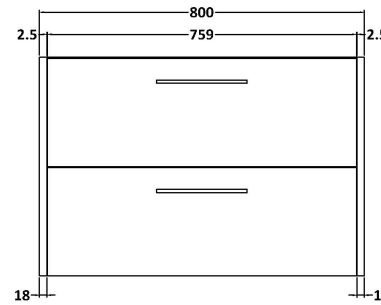

Sales Code: JNU2326W

Description: 800 Wh 2-Drawer Vanity & Worktop

Packaging Details

Barcode: 5056462673011

Sales Code: NPF2326

Description: 800 W/H 2-Drawer Unit (385 Deep)

Product Dimensions

Height (mm):	539
Width (mm):	800
Depth (mm):	385
Nett Weight (kg):	24.5

Packaging Dimensions

Height (mm):	560
Width (mm):	820
Depth (mm):	405
Gross Weight (kg):	25

Packaging Data

Box Colour:	Brown Cardboard Box
Box Qty:	1
Label Size:	50 x 100
Label Colour:	White Label
Label Qty:	2

Outer Box Dimensions (If Applicable)

Height (mm):	
Width (mm):	
Depth (mm):	
Gross Weight (kg):	
Barcode:	5056462657301

Product Details

Country of Origin:	United Kingdom
Fitting Instruction:	No
CE & UKCA:	
FSC Certified Materials:	Yes
Colour:	Monument Grey
Construction Method:	Cam & Wood Dowel
Construction Type:	Rigid
Cabinet Finish:	MFC Smooth Matt
Fascia Finish:	MFC Smooth Matt
Cabinet Thickness (mm):	18
Fascia Thickness (mm):	18
Drawer Included:	Yes
Drawer Type:	80mm High Metal S/C Inc Galler
No of Shelves:	0
Hinge Type:	Not Applicable
Hinge Included:	No
Adjustable Legs:	No, Not Required
Fixings Included:	Yes
Handle Style:	Modern
Waste Shroud:	Yes
Handle Included:	Yes, Supplied
Handle Type:	D-Shape

Sales Code: MWD2380

Description: 800 Worktop (805X390x18mm)

Product Dimensions

Height (mm):	18
Width (mm):	805
Depth (mm):	390
Nett Weight (kg):	3.5

Packaging Dimensions

Height (mm):	25
Width (mm):	825
Depth (mm):	410
Gross Weight (kg):	3.5