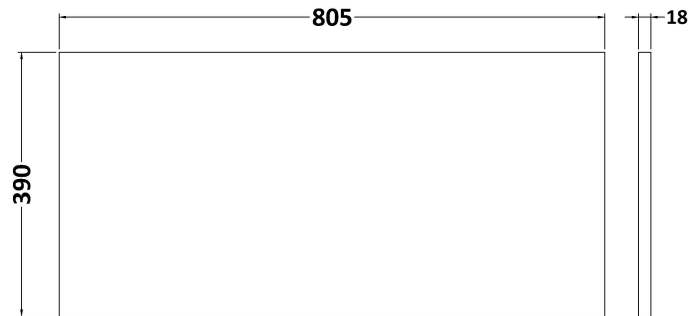

Packaging Dimensions

Height (mm):	560
Width (mm):	820
Depth (mm):	405
Gross Weight (kg):	25

Packaging Data

Box Colour:	Brown Cardboard Box
Box Qty:	1
Label Size:	50 x 100
Label Colour:	White Label
Label Qty:	2

Outer Box Dimensions (If Applicable)

Height (mm):	
Width (mm):	
Depth (mm):	
Gross Weight (kg):	
Barcode:	5056462657301

Product Details

Country of Origin:	United Kingdom
Fitting Instruction:	No
CE & UKCA:	
FSC Certified Materials:	Yes
Colour:	Monument Grey
Construction Method:	Cam & Wood Dowel
Construction Type:	Rigid
Cabinet Finish:	MFC Smooth Matt
Fascia Finish:	MFC Smooth Matt
Cabinet Thickness (mm):	18
Fascia Thickness (mm):	18
Drawer Included:	Yes
Drawer Type:	80mm High Metal S/C Inc Galler
No of Shelves:	0
Hinge Type:	Not Applicable
Hinge Included:	No
Adjustable Legs:	No, Not Required
Fixings Included:	Yes
Handle Style:	Modern
Waste Shroud:	Yes
Handle Included:	Yes, Supplied
Handle Type:	D-Shape

Sales Code: MWD2380

Description: 800 Worktop (805X390x18mm)

Product Dimensions

Height (mm):	18
Width (mm):	805
Depth (mm):	390
Nett Weight (kg):	3.5

Packaging Dimensions

Height (mm):	25
Width (mm):	825
Depth (mm):	410
Gross Weight (kg):	3.5

Packaging Data

Box Colour:	Brown Cardboard Box - Printed
Box Qty:	
Label Size:	x
Label Colour:	Not Applicable
Label Qty:	0

Outer Box Dimensions (If Applicable)

Height (mm):	
Width (mm):	
Depth (mm):	
Gross Weight (kg):	
Barcode:	5056462657523