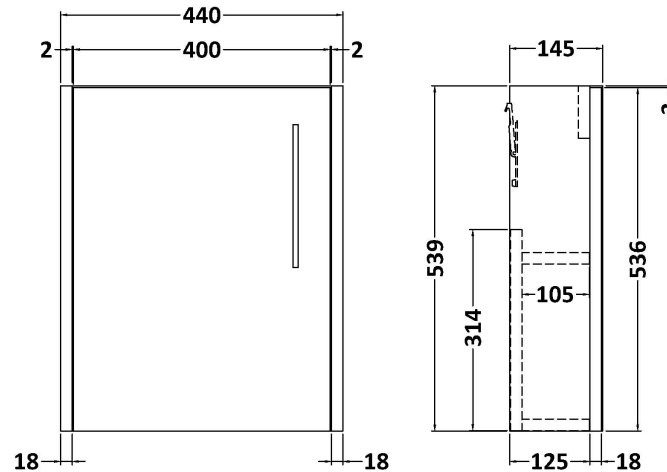

Sales Code: JNU2361L

Description: 440 Wh 1-Door Unit & 1Th Basin Lh

Packaging Details

Barcode: 5056462674162

Sales Code: MOJ2361

Description: 440 Single Door Wall Hung Unit

Product Dimensions

Height (mm):	539
Width (mm):	440
Depth (mm):	145
Nett Weight (kg):	6.5

Packaging Dimensions

Height (mm):	460
Width (mm):	410
Depth (mm):	235
Gross Weight (kg):	7.2

Packaging Data

Box Colour:	Brown Cardboard Box
Box Qty:	1
Label Size:	50 x 100
Label Colour:	White Label
Label Qty:	2

Outer Box Dimensions (If Applicable)

Height (mm):	
Width (mm):	
Depth (mm):	
Gross Weight (kg):	
Barcode:	5056462659657

Product Details

Country of Origin:	United Kingdom
Fitting Instruction:	No
CE & UKCA:	N/A
FSC Certified Materials:	Yes
Colour:	Monument Grey
Construction Method:	Cam & Wood Dowel
Construction Type:	Rigid
Cabinet Finish:	MFC Smooth Matt
Fascia Finish:	MFC Smooth Matt
Cabinet Thickness (mm):	18
Fascia Thickness (mm):	18
Drawer Included:	No
Drawer Type:	Not Applicable
No of Shelves:	1
Hinge Type:	95 Degree Clip-On Soft Close
Hinge Included:	Yes, Supplied
Adjustable Legs:	No, Not Required
Fixings Included:	Yes
Handle Style:	Modern
Waste Shroud:	Not Applicable
Handle Included:	Yes, Supplied
Handle Type:	D-Shape

Sales Code: NBV160

Description: Basin Lh 1Th 450 X 220 X 120

Product Dimensions

Height (mm):	120
Width (mm):	450
Depth (mm):	220
Nett Weight (kg):	6.3

Packaging Dimensions

Height (mm):	150
Width (mm):	240
Depth (mm):	475
Gross Weight (kg):	6.8