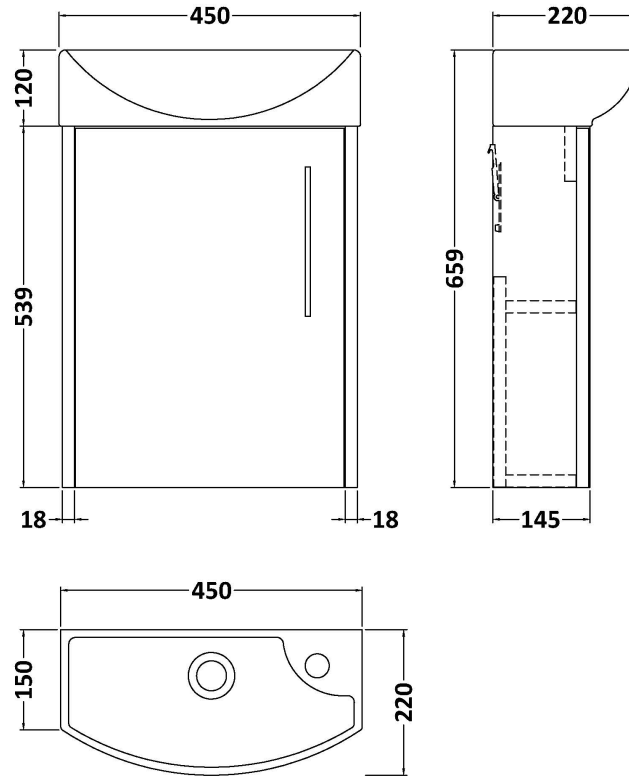

Sales Code: JNU2361L

Description: 440 Wh 1-Door Unit & 1Th Basin Lh

Packaging Details

Barcode: 5056462674162

Sales Code: MOJ2361

Description: 440 Single Door Wall Hung Unit

Product Dimensions

Height (mm):	539
Width (mm):	440
Depth (mm):	145
Nett Weight (kg):	6.5

Packaging Dimensions

Height (mm):	460
Width (mm):	410
Depth (mm):	235
Gross Weight (kg):	7.2

Packaging Data

Box Colour:	Brown Cardboard Box
Box Qty:	1
Label Size:	50 x 100
Label Colour:	White Label
Label Qty:	2

Outer Box Dimensions (If Applicable)

Height (mm):	
Width (mm):	
Depth (mm):	
Gross Weight (kg):	
Barcode:	5056462659657

Product Details

Country of Origin:	United Kingdom
Fitting Instruction:	No
CE & UKCA:	N/A
FSC Certified Materials:	Yes
Colour:	Monument Grey
Construction Method:	Cam & Wood Dowel
Construction Type:	Rigid
Cabinet Finish:	MFC Smooth Matt
Fascia Finish:	MFC Smooth Matt
Cabinet Thickness (mm):	18
Fascia Thickness (mm):	18
Drawer Included:	No
Drawer Type:	Not Applicable
No of Shelves:	1
Hinge Type:	95 Degree Clip-On Soft Close
Hinge Included:	Yes, Supplied
Adjustable Legs:	No, Not Required
Fixings Included:	Yes
Handle Style:	Modern
Waste Shroud:	Not Applicable
Handle Included:	Yes, Supplied
Handle Type:	D-Shape

Sales Code: NBV160

Description: Basin Lh 1Th 450 X 220 X 120

Product Dimensions

Height (mm):	120
Width (mm):	450
Depth (mm):	220
Nett Weight (kg):	6.3

Packaging Dimensions

Height (mm):	150
Width (mm):	240
Depth (mm):	475
Gross Weight (kg):	6.8