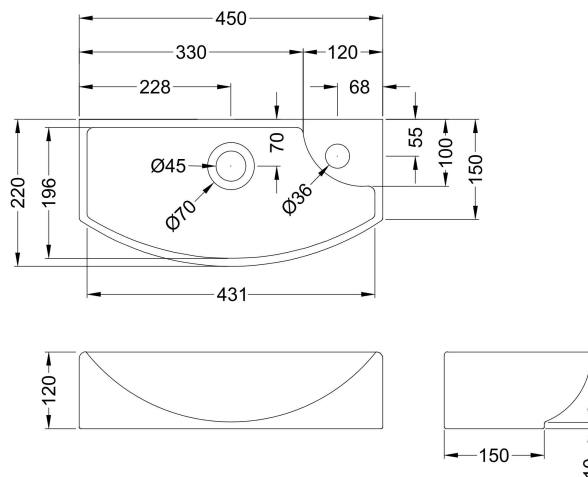

Packaging Dimensions

Height (mm):	460
Width (mm):	410
Depth (mm):	235
Gross Weight (kg):	7.2

Packaging Data

Box Colour:	Brown Cardboard Box
Box Qty:	1
Label Size:	50 x 100
Label Colour:	White Label
Label Qty:	2

Outer Box Dimensions (If Applicable)

Height (mm):	
Width (mm):	
Depth (mm):	
Gross Weight (kg):	
Barcode:	5056462659657

Product Details

Country of Origin:	United Kingdom
Fitting Instruction:	No
CE & UKCA:	N/A
FSC Certified Materials:	Yes
Colour:	Monument Grey
Construction Method:	Cam & Wood Dowel
Construction Type:	Rigid
Cabinet Finish:	MFC Smooth Matt
Fascia Finish:	MFC Smooth Matt
Cabinet Thickness (mm):	18
Fascia Thickness (mm):	18
Drawer Included:	No
Drawer Type:	Not Applicable
No of Shelves:	1
Hinge Type:	95 Degree Clip-On Soft Close
Hinge Included:	Yes, Supplied
Adjustable Legs:	No, Not Required
Fixings Included:	Yes
Handle Style:	Modern
Waste Shroud:	Not Applicable
Handle Included:	Yes, Supplied
Handle Type:	D-Shape

Sales Code: NBV160

Description: Basin Lh 1Th 450 X 220 X 120

Product Dimensions

Height (mm):	120
Width (mm):	450
Depth (mm):	220
Nett Weight (kg):	6.3

Packaging Dimensions

Height (mm):	150
Width (mm):	240
Depth (mm):	475
Gross Weight (kg):	6.8

Packaging Data

Box Colour:	Brown Cardboard Box
Box Qty:	1
Label Size:	100 x 50
Label Colour:	White Label
Label Qty:	2

Outer Box Dimensions (If Applicable)

Height (mm):	
Width (mm):	
Depth (mm):	
Gross Weight (kg):	
Barcode:	5055275890592