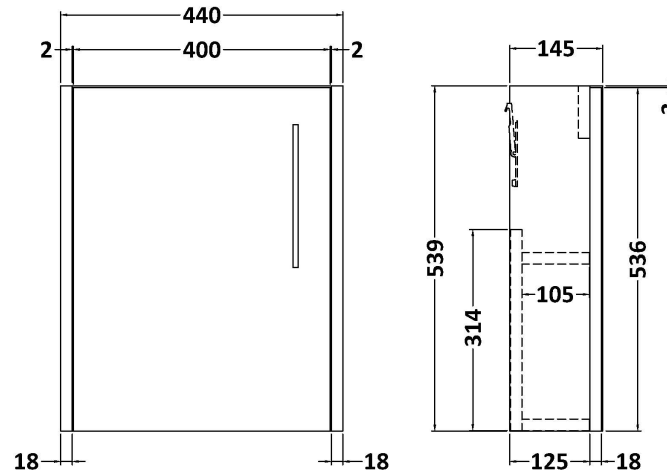

Sales Code: JNU2361R

Description: 440 Wh 1-Door Unit & 1Th Basin Rh

Packaging Details

Barcode: 5056462674261

Sales Code: MOJ2361

Description: 440 Single Door Wall Hung Unit

Product Dimensions

Height (mm):	539
Width (mm):	440
Depth (mm):	145
Nett Weight (kg):	6.5

Packaging Dimensions

Height (mm):	460
Width (mm):	410
Depth (mm):	235
Gross Weight (kg):	7.2

Packaging Data

Box Colour:	Brown Cardboard Box
Box Qty:	1
Label Size:	50 x 100
Label Colour:	White Label
Label Qty:	2

Outer Box Dimensions (If Applicable)

Height (mm):	
Width (mm):	
Depth (mm):	
Gross Weight (kg):	
Barcode:	5056462659657

Product Details

Country of Origin:	United Kingdom
Fitting Instruction:	No
CE & UKCA:	N/A
FSC Certified Materials:	Yes
Colour:	Monument Grey
Construction Method:	Cam & Wood Dowel
Construction Type:	Rigid
Cabinet Finish:	MFC Smooth Matt
Fascia Finish:	MFC Smooth Matt
Cabinet Thickness (mm):	18
Fascia Thickness (mm):	18
Drawer Included:	No
Drawer Type:	Not Applicable
No of Shelves:	1
Hinge Type:	95 Degree Clip-On Soft Close
Hinge Included:	Yes, Supplied
Adjustable Legs:	No, Not Required
Fixings Included:	Yes
Handle Style:	Modern
Waste Shroud:	Not Applicable
Handle Included:	Yes, Supplied
Handle Type:	D-Shape

Sales Code: NBV161

Description: Basin Rh 1Th 450 X 220 X 120

Product Dimensions

Height (mm):	120
Width (mm):	450
Depth (mm):	220
Nett Weight (kg):	6.3

Packaging Dimensions

Height (mm):	150
Width (mm):	240
Depth (mm):	470
Gross Weight (kg):	6.8