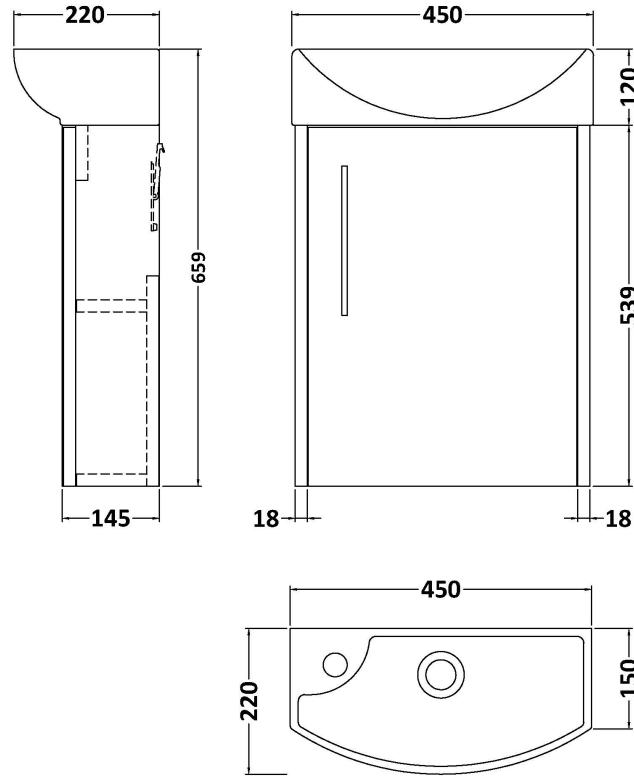

Sales Code: JNU2361R

Description: 440 Wh 1-Door Unit & 1Th Basin Rh

Packaging Details

Barcode: 5056462674261

Sales Code: MOJ2361

Description: 440 Single Door Wall Hung Unit

Product Dimensions

Height (mm):	539
Width (mm):	440
Depth (mm):	145
Nett Weight (kg):	6.5

Packaging Dimensions

Height (mm):	460
Width (mm):	410
Depth (mm):	235
Gross Weight (kg):	7.2

Packaging Data

Box Colour:	Brown Cardboard Box
Box Qty:	1
Label Size:	50 x 100
Label Colour:	White Label
Label Qty:	2

Outer Box Dimensions (If Applicable)

Height (mm):	
Width (mm):	
Depth (mm):	
Gross Weight (kg):	
Barcode:	5056462659657

Product Details

Country of Origin:	United Kingdom
Fitting Instruction:	No
CE & UKCA:	N/A
FSC Certified Materials:	Yes
Colour:	Monument Grey
Construction Method:	Cam & Wood Dowel
Construction Type:	Rigid
Cabinet Finish:	MFC Smooth Matt
Fascia Finish:	MFC Smooth Matt
Cabinet Thickness (mm):	18
Fascia Thickness (mm):	18
Drawer Included:	No
Drawer Type:	Not Applicable
No of Shelves:	1
Hinge Type:	95 Degree Clip-On Soft Close
Hinge Included:	Yes, Supplied
Adjustable Legs:	No, Not Required
Fixings Included:	Yes
Handle Style:	Modern
Waste Shroud:	Not Applicable
Handle Included:	Yes, Supplied
Handle Type:	D-Shape

Sales Code: NBV161

Description: Basin Rh 1Th 450 X 220 X 120

Product Dimensions

Height (mm):	120
Width (mm):	450
Depth (mm):	220
Nett Weight (kg):	6.3

Packaging Dimensions

Height (mm):	150
Width (mm):	240
Depth (mm):	470
Gross Weight (kg):	6.8