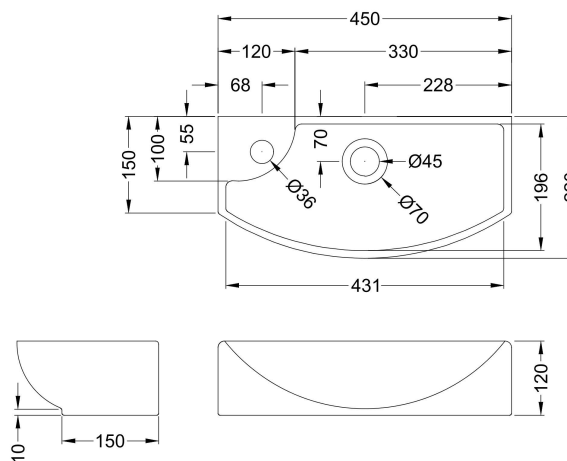

Packaging Dimensions

Height (mm):	460
Width (mm):	410
Depth (mm):	235
Gross Weight (kg):	7.2

Packaging Data

Box Colour:	Brown Cardboard Box
Box Qty:	1
Label Size:	50 x 100
Label Colour:	White Label
Label Qty:	2

Outer Box Dimensions (If Applicable)

Height (mm):	
Width (mm):	
Depth (mm):	
Gross Weight (kg):	
Barcode:	5056462659657

Product Details

Country of Origin:	United Kingdom
Fitting Instruction:	No
CE & UKCA:	N/A
FSC Certified Materials:	Yes
Colour:	Monument Grey
Construction Method:	Cam & Wood Dowel
Construction Type:	Rigid
Cabinet Finish:	MFC Smooth Matt
Fascia Finish:	MFC Smooth Matt
Cabinet Thickness (mm):	18
Fascia Thickness (mm):	18
Drawer Included:	No
Drawer Type:	Not Applicable
No of Shelves:	1
Hinge Type:	95 Degree Clip-On Soft Close
Hinge Included:	Yes, Supplied
Adjustable Legs:	No, Not Required
Fixings Included:	Yes
Handle Style:	Modern
Waste Shroud:	Not Applicable
Handle Included:	Yes, Supplied
Handle Type:	D-Shape

Sales Code: NBV161

Description: Basin Rh 1Th 450 X 220 X 120

Product Dimensions

Height (mm):	120
Width (mm):	450
Depth (mm):	220
Nett Weight (kg):	6.3

Packaging Dimensions

Height (mm):	150
Width (mm):	240
Depth (mm):	470
Gross Weight (kg):	6.8

Packaging Data

Box Colour:	Brown Cardboard Box
Box Qty:	1
Label Size:	100 x 50
Label Colour:	White Label
Label Qty:	2

Outer Box Dimensions (If Applicable)

Height (mm):	
Width (mm):	
Depth (mm):	
Gross Weight (kg):	
Barcode:	5055275890608