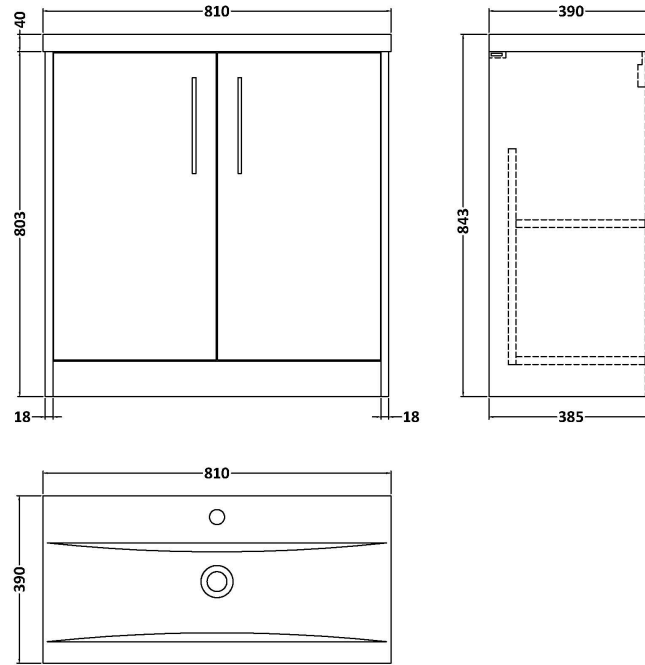

Sales Code: JNU2605A

Description: 800 Fs 2-Door Vanity & Basin 1

Packaging Details

Barcode: 5056462663319

Sales Code: NPF2605

Description: 800 F/S 2-Door Unit (385 Deep)

Product Dimensions

Height (mm):	803
Width (mm):	800
Depth (mm):	385
Nett Weight (kg):	26.5

Packaging Dimensions

Height (mm):	835
Width (mm):	820
Depth (mm):	395
Gross Weight (kg):	27

Packaging Data

Box Colour:	Brown Cardboard Box
Box Qty:	1
Label Size:	50 x 100
Label Colour:	White Label
Label Qty:	2

Outer Box Dimensions (If Applicable)

Height (mm):	
Width (mm):	
Depth (mm):	
Gross Weight (kg):	
Barcode:	5056462658834

Product Details

Country of Origin:	United Kingdom
Fitting Instruction:	No
CE & UKCA:	
FSC Certified Materials:	Yes
Colour:	Metallic Slate
Construction Method:	Cam & Wood Dowel
Construction Type:	Rigid
Cabinet Finish:	MFC Textured Matt
Fascia Finish:	MFC Textured Matt
Cabinet Thickness (mm):	18
Fascia Thickness (mm):	18
Drawer Included:	No
Drawer Type:	Not Applicable
No of Shelves:	1
Hinge Type:	95 Degree Clip-On Soft Close
Hinge Included:	Yes, Supplied
Adjustable Legs:	No, Not Required
Fixings Included:	Yes
Handle Style:	Modern
Waste Shroud:	Not Applicable
Handle Included:	Yes, Supplied
Handle Type:	D-Shape

Sales Code: NVM015

Description: 800 Mid Edged Basin 1 Th

Product Dimensions

Height (mm):	180
Width (mm):	810
Depth (mm):	390
Nett Weight (kg):	15

Packaging Dimensions

Height (mm):	210
Width (mm):	410
Depth (mm):	830
Gross Weight (kg):	15