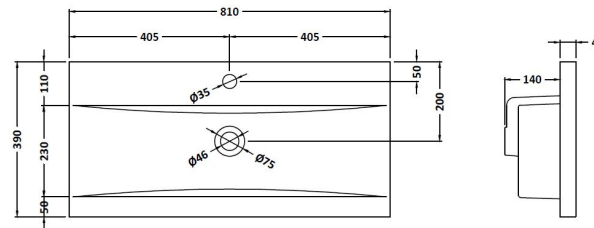

Packaging Dimensions

Height (mm):	835
Width (mm):	820
Depth (mm):	395
Gross Weight (kg):	27

Packaging Data

Box Colour:	Brown Cardboard Box
Box Qty:	1
Label Size:	50 x 100
Label Colour:	White Label
Label Qty:	2

Outer Box Dimensions (If Applicable)

Height (mm):	
Width (mm):	
Depth (mm):	
Gross Weight (kg):	
Barcode:	5056462658834

Product Details

Country of Origin:	United Kingdom
Fitting Instruction:	No
CE & UKCA:	
FSC Certified Materials:	Yes
Colour:	Metallic Slate
Construction Method:	Cam & Wood Dowel
Construction Type:	Rigid
Cabinet Finish:	MFC Textured Matt
Fascia Finish:	MFC Textured Matt
Cabinet Thickness (mm):	18
Fascia Thickness (mm):	18
Drawer Included:	No
Drawer Type:	Not Applicable
No of Shelves:	1
Hinge Type:	95 Degree Clip-On Soft Close
Hinge Included:	Yes, Supplied
Adjustable Legs:	No, Not Required
Fixings Included:	Yes
Handle Style:	Modern
Waste Shroud:	Not Applicable
Handle Included:	Yes, Supplied
Handle Type:	D-Shape

Sales Code: NVM015

Description: 800 Mid Edged Basin 1 Th

Product Dimensions

Height (mm):	180
Width (mm):	810
Depth (mm):	390
Nett Weight (kg):	15

Packaging Dimensions

Height (mm):	210
Width (mm):	410
Depth (mm):	830
Gross Weight (kg):	15

Packaging Data

Box Colour:	Brown Cardboard Box
Box Qty:	1
Label Size:	100 x 50
Label Colour:	White Label
Label Qty:	2

Outer Box Dimensions (If Applicable)

Height (mm):	
Width (mm):	
Depth (mm):	
Gross Weight (kg):	
Barcode:	5055369043422