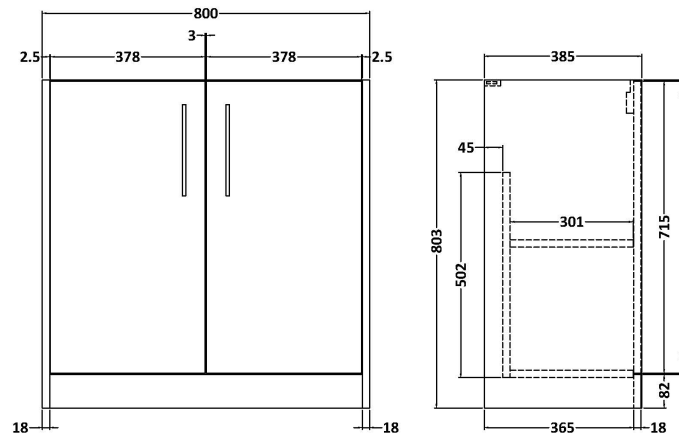

Sales Code: JNU2605A

Description: 800 Fs 2-Door Vanity & Basin 1

Packaging Details

Barcode: 5056462663319

Sales Code: NPF2605

Description: 800 F/S 2-Door Unit (385 Deep)

Product Dimensions

Height (mm):	803
Width (mm):	800
Depth (mm):	385
Nett Weight (kg):	26.5

Packaging Dimensions

Height (mm):	835
Width (mm):	820
Depth (mm):	395
Gross Weight (kg):	27

Packaging Data

Box Colour:	Brown Cardboard Box
Box Qty:	1
Label Size:	50 x 100
Label Colour:	White Label
Label Qty:	2

Outer Box Dimensions (If Applicable)

Height (mm):	
Width (mm):	
Depth (mm):	
Gross Weight (kg):	
Barcode:	5056462658834

Product Details

Country of Origin:	United Kingdom
Fitting Instruction:	No
CE & UKCA:	
FSC Certified Materials:	Yes
Colour:	Metallic Slate
Construction Method:	Cam & Wood Dowel
Construction Type:	Rigid
Cabinet Finish:	MFC Textured Matt
Fascia Finish:	MFC Textured Matt
Cabinet Thickness (mm):	18
Fascia Thickness (mm):	18
Drawer Included:	No
Drawer Type:	Not Applicable
No of Shelves:	1
Hinge Type:	95 Degree Clip-On Soft Close
Hinge Included:	Yes, Supplied
Adjustable Legs:	No, Not Required
Fixings Included:	Yes
Handle Style:	Modern
Waste Shroud:	Not Applicable
Handle Included:	Yes, Supplied
Handle Type:	D-Shape

Sales Code: NVM015

Description: 800 Mid Edged Basin 1 Th

Product Dimensions

Height (mm):	180
Width (mm):	810
Depth (mm):	390
Nett Weight (kg):	15

Packaging Dimensions

Height (mm):	210
Width (mm):	410
Depth (mm):	830
Gross Weight (kg):	15