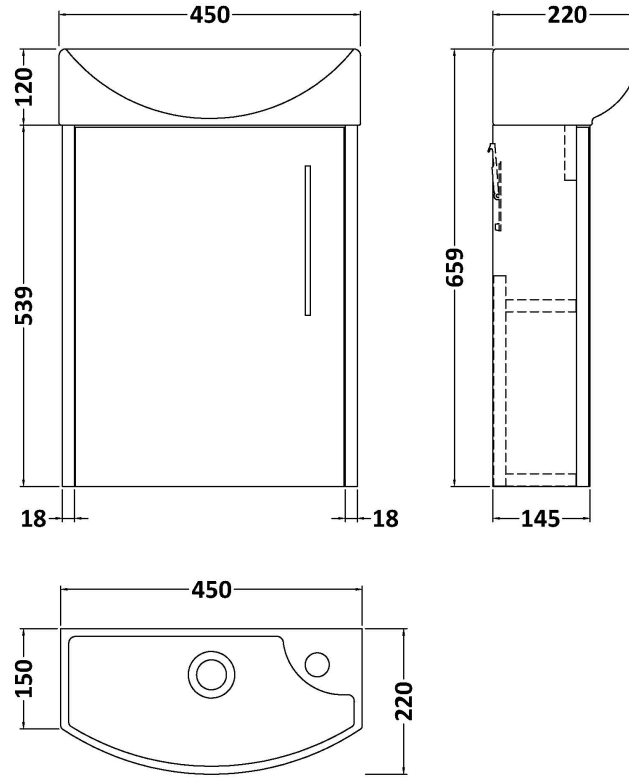

Sales Code: JNU2661L

Description: 440 Wh 1-Door Unit & 1Th Basin Lh

Packaging Details

Barcode: 5056462685496

Sales Code: MOJ2661

Description: 440 Single Door Wall Hung Unit

Product Dimensions

Height (mm):	539
Width (mm):	440
Depth (mm):	145
Nett Weight (kg):	6.5

Packaging Dimensions

Height (mm):	460
Width (mm):	410
Depth (mm):	235
Gross Weight (kg):	7.2

Packaging Data

Box Colour:	Brown Cardboard Box
Box Qty:	1
Label Size:	50 x 100
Label Colour:	White Label
Label Qty:	2

Outer Box Dimensions (If Applicable)

Height (mm):	
Width (mm):	
Depth (mm):	
Gross Weight (kg):	
Barcode:	5056462659466

Product Details

Country of Origin:	United Kingdom
Fitting Instruction:	No
CE & UKCA:	N/A
FSC Certified Materials:	Yes
Colour:	Metallic Slate
Construction Method:	Cam & Wood Dowel
Construction Type:	Rigid
Cabinet Finish:	MFC Textured Matt
Fascia Finish:	MFC Textured Matt
Cabinet Thickness (mm):	18
Fascia Thickness (mm):	18
Drawer Included:	No
Drawer Type:	Not Applicable
No of Shelves:	1
Hinge Type:	95 Degree Clip-On Soft Close
Hinge Included:	Yes, Supplied
Adjustable Legs:	No, Not Required
Fixings Included:	Yes
Handle Style:	Modern
Waste Shroud:	Not Applicable
Handle Included:	Yes, Supplied
Handle Type:	D-Shape

Sales Code: NBV160

Description: Basin Lh 1Th 450 X 220 X 120

Product Dimensions

Height (mm):	120
Width (mm):	450
Depth (mm):	220
Nett Weight (kg):	6.3

Packaging Dimensions

Height (mm):	150
Width (mm):	240
Depth (mm):	475
Gross Weight (kg):	6.8