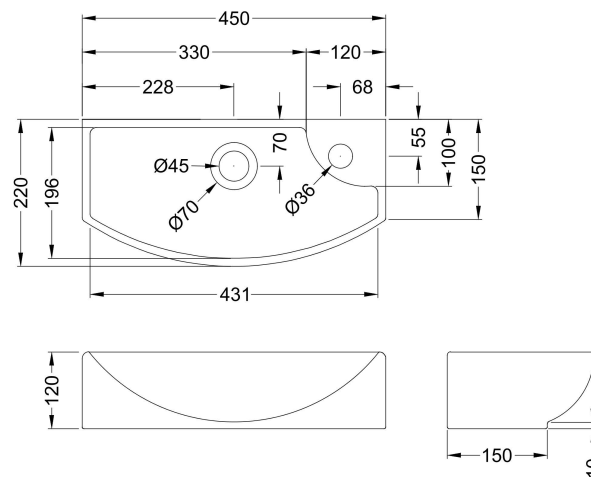

Packaging Dimensions

Height (mm):	460
Width (mm):	410
Depth (mm):	235
Gross Weight (kg):	7.2

Packaging Data

Box Colour:	Brown Cardboard Box
Box Qty:	1
Label Size:	50 x 100
Label Colour:	White Label
Label Qty:	2

Outer Box Dimensions (If Applicable)

Height (mm):	
Width (mm):	
Depth (mm):	
Gross Weight (kg):	
Barcode:	5056462659466

Product Details

Country of Origin:	United Kingdom
Fitting Instruction:	No
CE & UKCA:	N/A
FSC Certified Materials:	Yes
Colour:	Metallic Slate
Construction Method:	Cam & Wood Dowel
Construction Type:	Rigid
Cabinet Finish:	MFC Textured Matt
Fascia Finish:	MFC Textured Matt
Cabinet Thickness (mm):	18
Fascia Thickness (mm):	18
Drawer Included:	No
Drawer Type:	Not Applicable
No of Shelves:	1
Hinge Type:	95 Degree Clip-On Soft Close
Hinge Included:	Yes, Supplied
Adjustable Legs:	No, Not Required
Fixings Included:	Yes
Handle Style:	Modern
Waste Shroud:	Not Applicable
Handle Included:	Yes, Supplied
Handle Type:	D-Shape

Sales Code: NBV160

Description: Basin Lh 1Th 450 X 220 X 120

Product Dimensions

Height (mm):	120
Width (mm):	450
Depth (mm):	220
Nett Weight (kg):	6.3

Packaging Dimensions

Height (mm):	150
Width (mm):	240
Depth (mm):	475
Gross Weight (kg):	6.8

Packaging Data

Box Colour:	Brown Cardboard Box
Box Qty:	1
Label Size:	100 x 50
Label Colour:	White Label
Label Qty:	2

Outer Box Dimensions (If Applicable)

Height (mm):	
Width (mm):	
Depth (mm):	
Gross Weight (kg):	
Barcode:	5055275890592