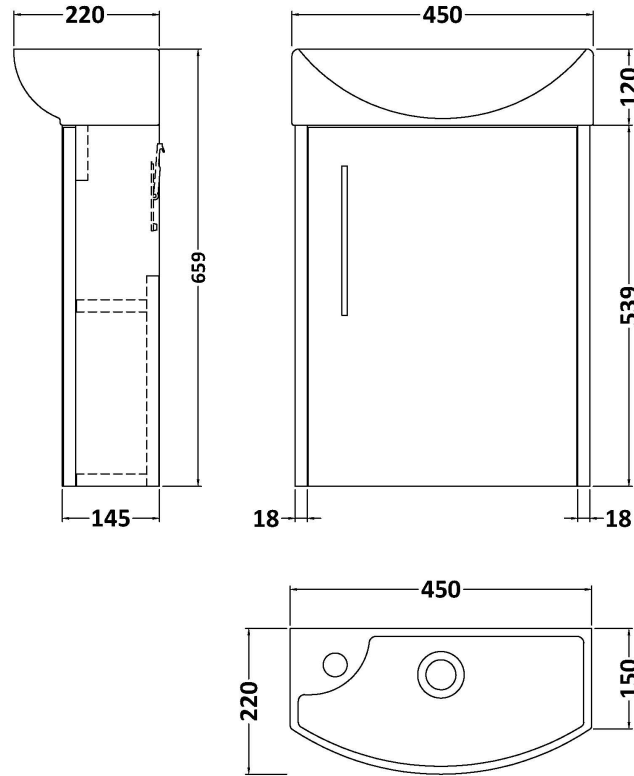

Sales Code: JNU2661R

Description: 440 Wh 1-Door Unit & 1Th Basin Rh

Packaging Details

Barcode: 5056462685502

Sales Code: MOJ2661

Description: 440 Single Door Wall Hung Unit

Product Dimensions

Height (mm):	539
Width (mm):	440
Depth (mm):	145
Nett Weight (kg):	6.5

Packaging Dimensions

Height (mm):	460
Width (mm):	410
Depth (mm):	235
Gross Weight (kg):	7.2

Packaging Data

Box Colour:	Brown Cardboard Box
Box Qty:	1
Label Size:	50 x 100
Label Colour:	White Label
Label Qty:	2

Outer Box Dimensions (If Applicable)

Height (mm):	
Width (mm):	
Depth (mm):	
Gross Weight (kg):	
Barcode:	5056462659466

Product Details

Country of Origin:	United Kingdom
Fitting Instruction:	No
CE & UKCA:	N/A
FSC Certified Materials:	Yes
Colour:	Metallic Slate
Construction Method:	Cam & Wood Dowel
Construction Type:	Rigid
Cabinet Finish:	MFC Textured Matt
Fascia Finish:	MFC Textured Matt
Cabinet Thickness (mm):	18
Fascia Thickness (mm):	18
Drawer Included:	No
Drawer Type:	Not Applicable
No of Shelves:	1
Hinge Type:	95 Degree Clip-On Soft Close
Hinge Included:	Yes, Supplied
Adjustable Legs:	No, Not Required
Fixings Included:	Yes
Handle Style:	Modern
Waste Shroud:	Not Applicable
Handle Included:	Yes, Supplied
Handle Type:	D-Shape

Sales Code: NBV161

Description: Basin Rh 1Th 450 X 220 X 120

Product Dimensions

Height (mm):	120
Width (mm):	450
Depth (mm):	220
Nett Weight (kg):	6.3

Packaging Dimensions

Height (mm):	150
Width (mm):	240
Depth (mm):	470
Gross Weight (kg):	6.8