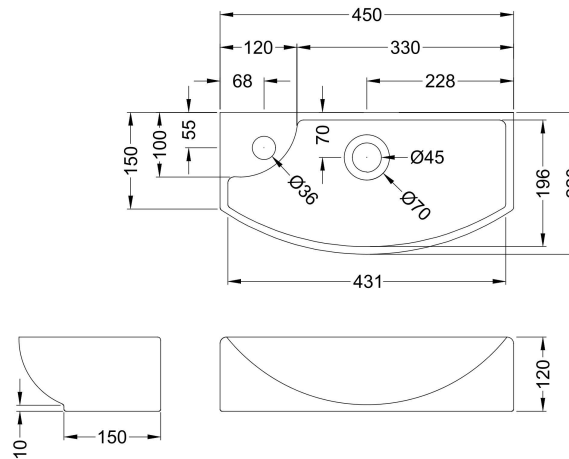

Packaging Dimensions

Height (mm):	460
Width (mm):	410
Depth (mm):	235
Gross Weight (kg):	7.2

Packaging Data

Box Colour:	Brown Cardboard Box
Box Qty:	1
Label Size:	50 x 100
Label Colour:	White Label
Label Qty:	2

Outer Box Dimensions (If Applicable)

Height (mm):	
Width (mm):	
Depth (mm):	
Gross Weight (kg):	
Barcode:	5056462659466

Product Details

Country of Origin:	United Kingdom
Fitting Instruction:	No
CE & UKCA:	N/A
FSC Certified Materials:	Yes
Colour:	Metallic Slate
Construction Method:	Cam & Wood Dowel
Construction Type:	Rigid
Cabinet Finish:	MFC Textured Matt
Fascia Finish:	MFC Textured Matt
Cabinet Thickness (mm):	18
Fascia Thickness (mm):	18
Drawer Included:	No
Drawer Type:	Not Applicable
No of Shelves:	1
Hinge Type:	95 Degree Clip-On Soft Close
Hinge Included:	Yes, Supplied
Adjustable Legs:	No, Not Required
Fixings Included:	Yes
Handle Style:	Modern
Waste Shroud:	Not Applicable
Handle Included:	Yes, Supplied
Handle Type:	D-Shape

Sales Code: NBV161

Description: Basin Rh 1Th 450 X 220 X 120

Product Dimensions

Height (mm):	120
Width (mm):	450
Depth (mm):	220
Nett Weight (kg):	6.3

Packaging Dimensions

Height (mm):	150
Width (mm):	240
Depth (mm):	470
Gross Weight (kg):	6.8

Packaging Data

Box Colour:	Brown Cardboard Box
Box Qty:	1
Label Size:	100 x 50
Label Colour:	White Label
Label Qty:	2

Outer Box Dimensions (If Applicable)

Height (mm):	
Width (mm):	
Depth (mm):	
Gross Weight (kg):	
Barcode:	5055275890608