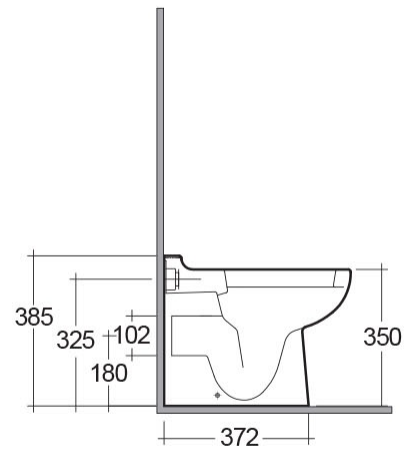

RAK-JUNIOR

Back to Wall | Water Closet

RAK
CERAMICS

Technical specifications

Dimensions: 480 x 330 mm

Weight: 17 Kg

Color: Alpine White

Trap type: P Trap

Trapway type: Concealed

Seat cover options: Urea

Bowl shape: Oval

Dual flush: yes

Suites: [RAK-JUNIOR](#)

Code	Name
------	------

BL18AWHA	JUNIOR WATER CLOSET BACK TO WALL P-TRAP 48CM
----------	--

Dimensions: All dimensions in mm tolerance $\pm 5\%$ for below 200mm and $\pm 3\%$ for above 200mm.