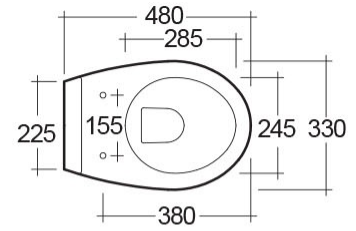

RAK-JUNIOR

Back to Wall | Water Closet

RAK
CERAMICS

Technical specifications

Dimensions: 480 x 330 mm

Weight: 17 Kg

Color: Alpine White

Trap type: P Trap

Trapway type: Concealed

Seat cover options: Urea

Bowl shape: Oval

Dual flush: yes

Suites: [RAK-JUNIOR](#)

Code	Name
------	------

BL18AWHA	JUNIOR WATER CLOSET BACK TO WALL P-TRAP 48CM
----------	--

Dimensions: All dimensions in mm tolerance $\pm 5\%$ for below 200mm and $\pm 3\%$ for above 200mm.