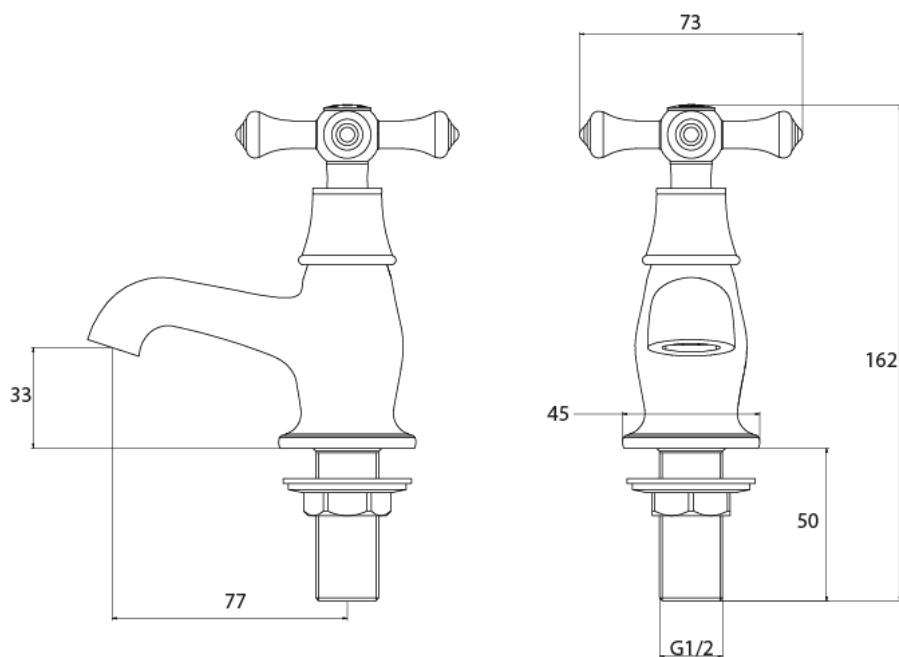

K 1/2 G

COLONIAL Tap Range Colonial Basin Taps Gold

Features:

- Metal backnuts
- Supplied with metal heads

Product Certifications:

WRAS Certificate No: 1312908
WRAS Expiry Data: 31/12/2018

For more products, visit our website:

Specification

Style:	Traditional
Product Type:	Bathroom taps
Finish/Colour:	Gold
Main Construction Material:	Brass
Mount Type:	Deck
Handle Type:	Cross Head
Connection Inlet:	1/2" BSP
Number of Tap Holes Required:	2
Valve/Cartridge Type:	1/2" Compression Valve
Plumbing System Suitability	All
Working Pressure Range:	Min 0.2 bar - Max 5 bar
Maximum Hot Water Temperature: °c	65
Maximum Dynamic Pressure: (bar)	5 bar
Maximum Static Pressure: (bar)	10
Flow Type:	Single flow
Flow Rate: (l/min @ 3 bar)	85.2
Connection Outlet:	Open
Isolation Included:	No

Dimensions (measurements in mm)

Flow Rates (l/min)

System Pressure (bar)	0.2	0.5	1	2	3	5
K 1/2 G	21.5	34.8	49.2	69.6	85.2	110

TECHNICAL
DATA
SHEET

BRISTAN
TAPS & SHOWERS

D6