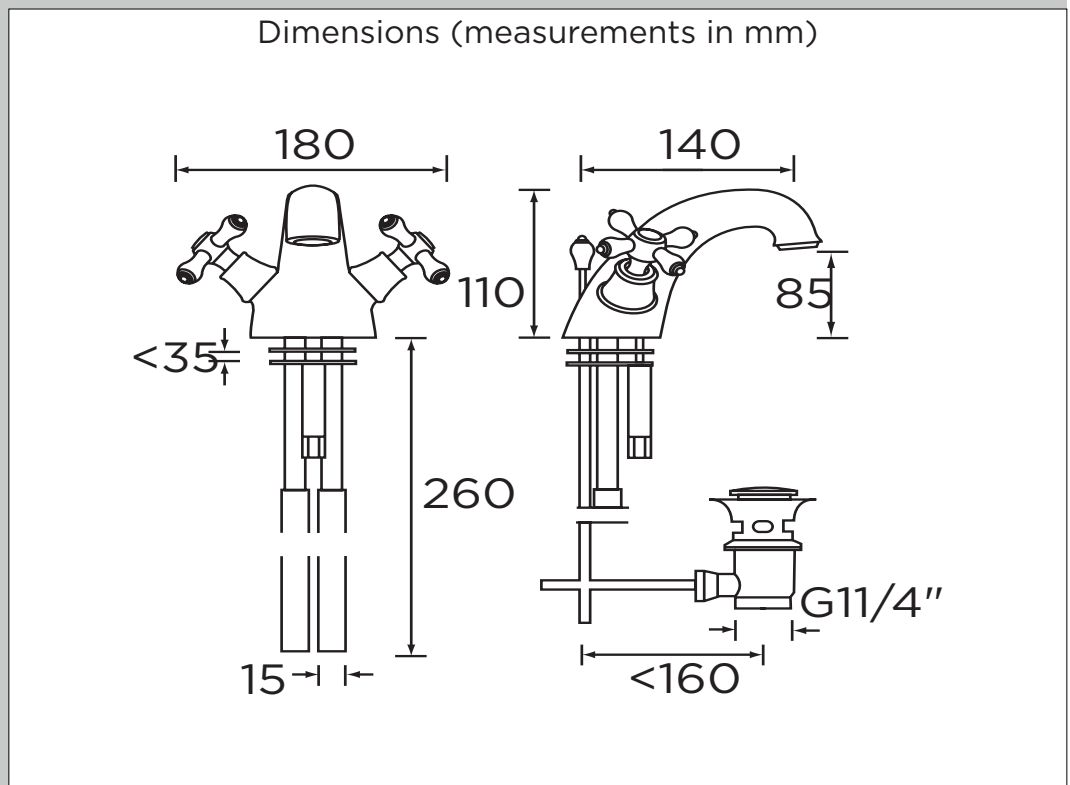

K BAS G

COLONIAL Tap Range Colonial Mono Basin Mixer With Pop Up Waste Gold

Specification	
Style:	Traditional
Product Type:	Bathroom Taps
Finish/Colour:	Gold
Main Construction Material:	Brass
Mount Type:	Deck Mounted
Handle Type:	Cross Head
Connection Inlet:	M12 x 15mm Screw-in Copper Pipes
Number of Tap Holes Required:	1
Valve/Cartridge Type:	1/2" Standard Valves
Plumbing System Suitability	All
Working Pressure Range:	Min. 0.2 bar, Max. 5.0 bar
Maximum Hot Water Temperature: °c	65
Maximum Dynamic Pressure: (bar)	5
Maximum Static Pressure: (bar)	10
Flow Type:	Single
Flow Rate: (l/min @ 3 bar)	88.5
Connection Outlet:	N/A
Isolation Included:	No

Features:

- Metal fixing nut
- Supplied with metal heads
- Supplied with pop-up waste

Product Certifications:

WRAS Certificate Number: 1312910
WRAS Expiry Date: 31/12/2018

Flow Rates (l/min)						
System Pressure (bar)	0.2	0.5	1	2	3	5
K BAS G	20.1	35.2	50.1	72.3	88.5	114.3

For more products, visit our website:

TECHNICAL
DATA
SHEET

BRISTAN
TAPS & SHOWERS