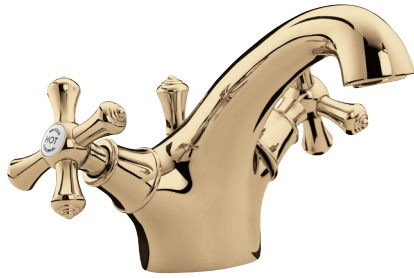

K BAS G

COLONIAL Tap Range Colonial Mono Basin Mixer With Pop Up Waste Gold

Specification	
Style:	Traditional
Product Type:	Bathroom Taps
Finish/Colour:	Gold
Main Construction Material:	Brass
Mount Type:	Deck Mounted
Handle Type:	Cross Head
Connection Inlet:	M12 x 15mm Screw-in Copper Pipes
Number of Tap Holes Required:	1
Valve/Cartridge Type:	1/2" Standard Valves
Plumbing System Suitability	All
Working Pressure Range:	Min. 0.2 bar, Max. 5.0 bar
Maximum Hot Water Temperature: °c	65
Maximum Dynamic Pressure: (bar)	5
Maximum Static Pressure: (bar)	10
Flow Type:	Single
Flow Rate: (l/min @ 3 bar)	88.5
Connection Outlet:	N/A
Isolation Included:	No

Features:

- Metal fixing nut
- Supplied with metal heads
- Supplied with pop-up waste

Product Certifications:

WRAS Certificate Number: 1312910
WRAS Expiry Date: 31/12/2018

Flow Rates (l/min)						
System Pressure (bar)	0.2	0.5	1	2	3	5
K BAS G	20.1	35.2	50.1	72.3	88.5	114.3