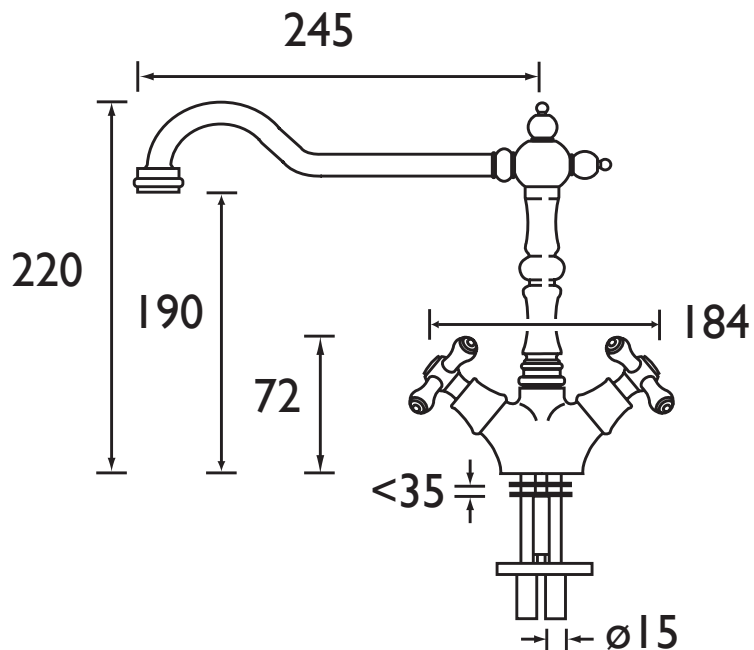

Specification

Style:	Contemporary
Product Type:	Kitchen Taps
Finish/Colour:	Antique Bronze
Main Construction Material:	Brass
Mount Type:	Deck
Handle Type:	Crosshead
Connection Inlet:	15mm Compression
Number of Tap Holes Required:	1
Valve/Cartridge Type:	1/2" Compression
Plumbing System Suitability	All
Working Pressure Range:	Min. 0.2, Max. 5.0
Maximum Hot Water Temperature: °c	60
Maximum Dynamic Pressure: (bar)	5
Maximum Static Pressure: (bar)	10
Flow Type:	Single Flow
Flow Rate: (l/min @ 3 bar)	42.9
Connection Outlet:	Open
Isolation Included:	Yes

Dimensions (measurements in mm)

Flow Rates (l/min)

System Pressure (bar)	0.2	0.5	1	2	3	5
K SNK EF ABRZ	8.5	16.4	25	35.9	42.9	55.38

**TECHNICAL
DATA
SHEET**

BRISTAN
TAPS & SHOWERS

D2