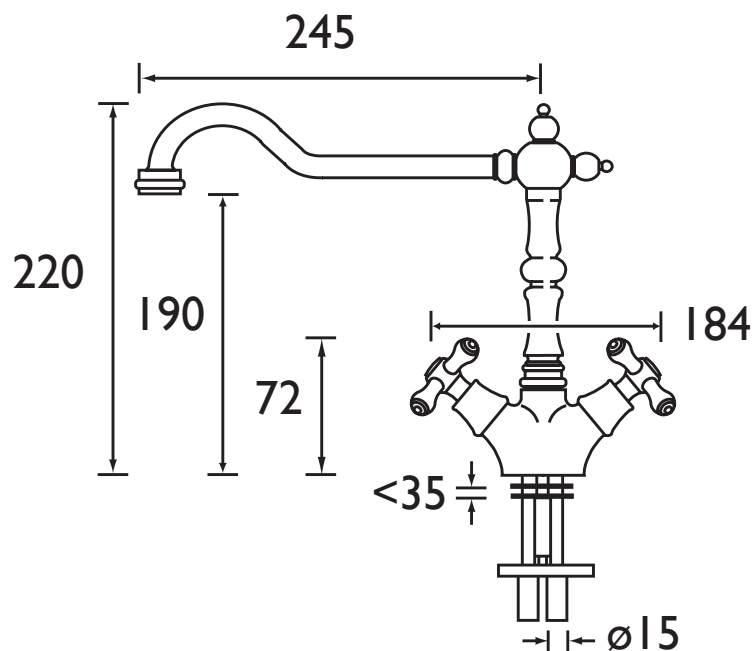

K SNK EF BN

COLONIAL Tap Range Colonial Easyfit Sink Mixer Brushed Nickel

Features:

- Patented technology
- Easyfit
- Flexi pipes
- Metal handles
-

Product Certifications:

42.9 l/min

For more products, visit our website:

Specification

Style:	Contemporary
Product Type:	Kitchen Taps
Finish/Colour:	Brushed Nickel
Main Construction Material:	Brass
Mount Type:	Deck
Handle Type:	Crosshead
Connection Inlet:	15mm Compression
Number of Tap Holes Required:	1
Valve/Cartridge Type:	1/2" Compression
Plumbing System Suitability	All
Working Pressure Range:	Min. 0.2, Max. 5.0
Maximum Hot Water Temperature: °c	60
Maximum Dynamic Pressure: (bar)	5
Maximum Static Pressure: (bar)	10
Flow Type:	Single Flow
Flow Rate: (l/min @ 3 bar)	42.9
Connection Outlet:	Open
Isolation Included:	Yes

Dimensions (measurements in mm)

Flow Rates (l/min)

System Pressure (bar)	0.2	0.5	1	2	3	5
K SNK EF BN	8.5	16.4	25	35.9	42.9	55.38

**TECHNICAL
DATA
SHEET**

BRISTAN
TAPS & SHOWERS

D2