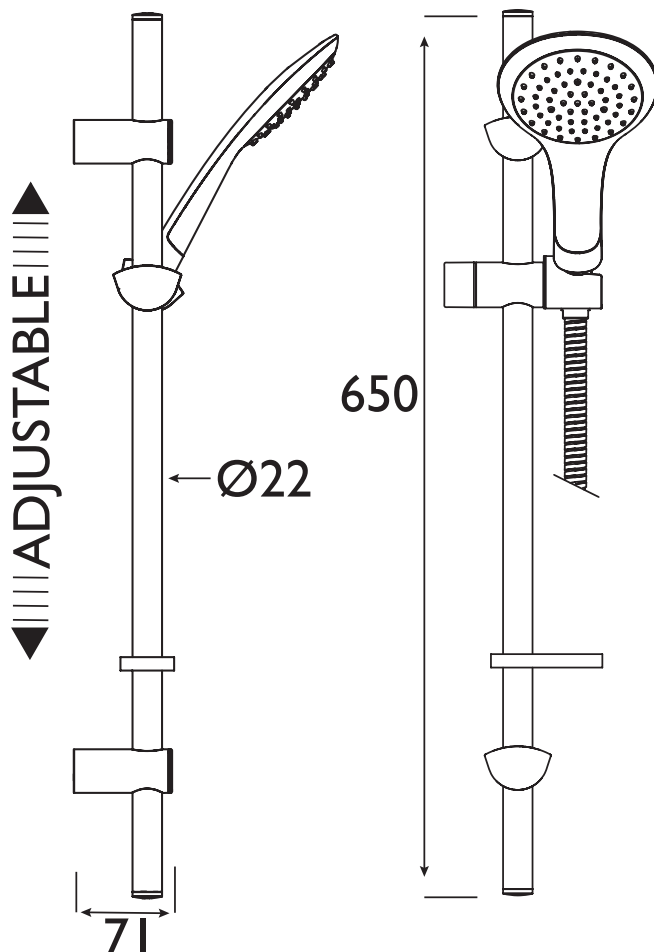

EVC KIT01 WC

Accessories

EVO Shower Kit with Large Single Function Handset White / Chrome

Adjustable Brackets:	Yes
Main Construction Material:	Plastic & Steel
Connection Inlet:	G 1/2"
Connection Outlet:	G 1/2"
Contemporary or Traditional:	Contemporary
Finish Colour:	Chrome & White
Isolation Included:	No
Riser Length: (mm)	660
Rub Clean Handset:	Yes
Working Pressure Range (bar):	Min. 0.2, Max. 5.0
Maximum Static Pressure: (bar)	10

Features:

- Supplied with an 8 litre per minute flow regulator
- Adjustable riser rail
- Includes 1.5m hose, rub-clean single function handset and hose retainer

Product Certifications:

WRAS Certificate Number: 1403004
WRAS Expiry Date: 31/03/2019

For more Shower Accessories, please visit our website:

Dimensions (measurements in mm)

TECHNICAL
DATA
SHEET

BRISTAN
TAPS & SHOWERS

D5