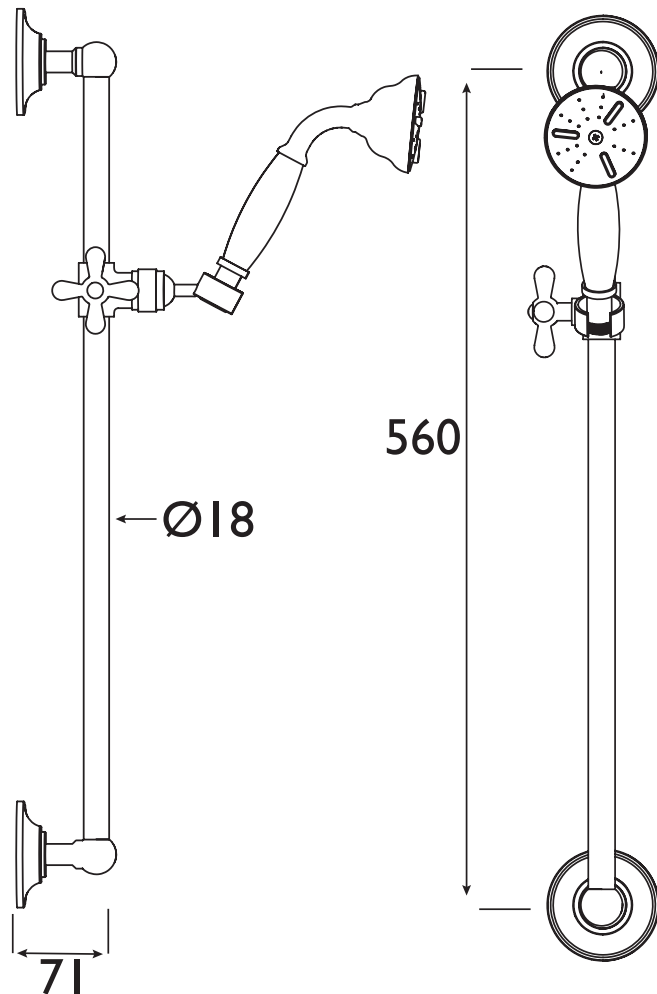

# TRD KIT01 G

## Accessories Traditional Deluxe Kit Gold

Adjustable Brackets:	No
Main Construction Material:	Brass
Contemporary or Traditional:	Traditional
Finish Colour:	Gold
Isolation Included:	N
Riser Length: (mm)	560
Rub Clean Handset:	No
Working Pressure Range (bar):	Min. 0.2, Max. 5.0
Maximum Static Pressure: (bar)	10

### Dimensions (measurements in mm)

TECHNICAL  
DATA  
SHEET

**BRISTAN**  
TAPS & SHOWERS

D4