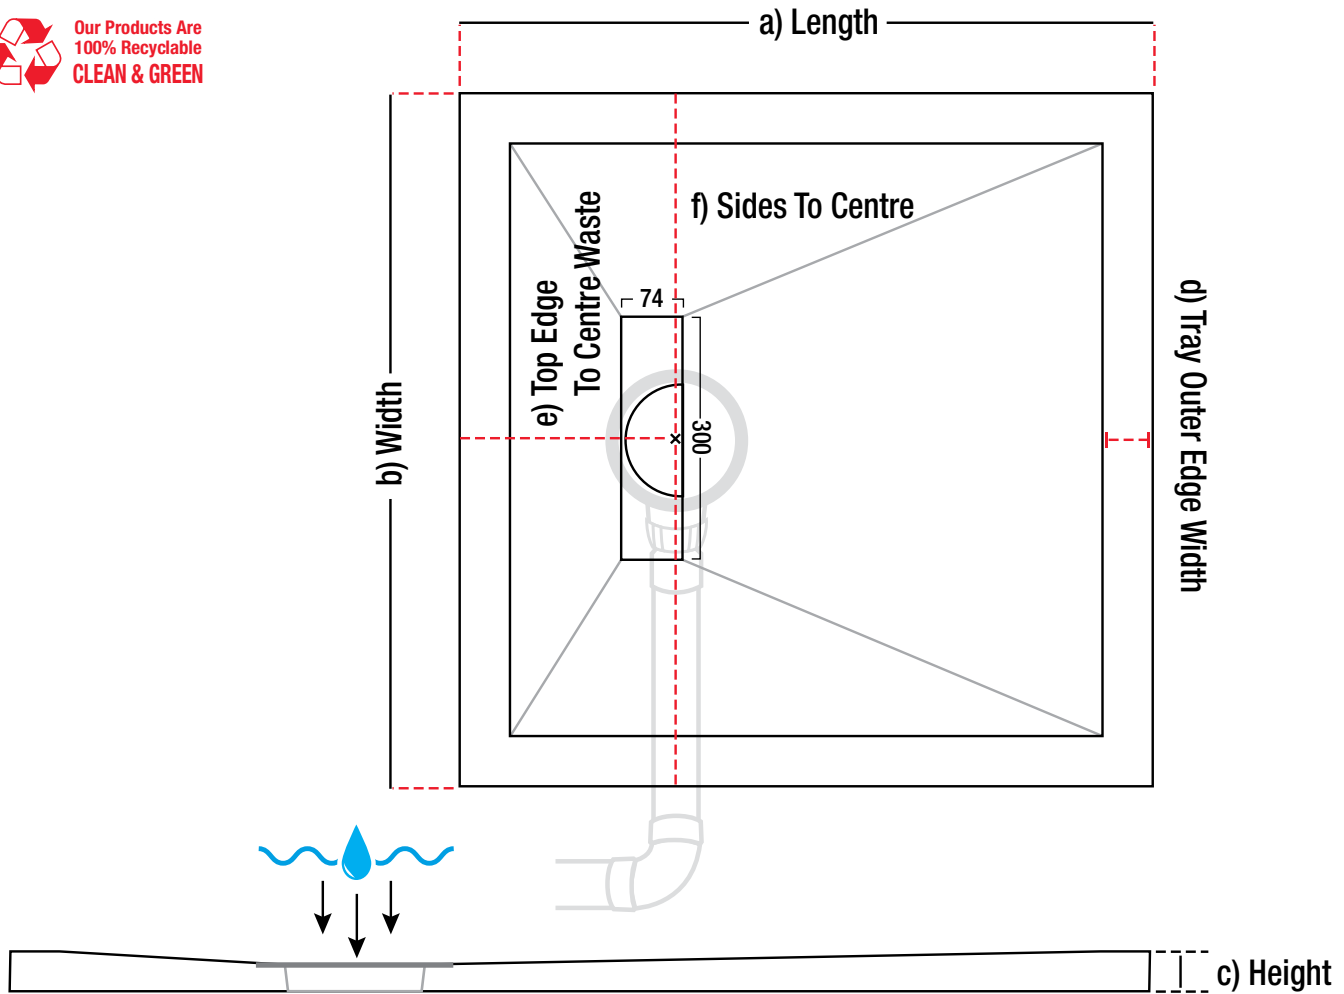

# 25mm - SQUARE ULTRA LOW PROFILE

## 25mm LINEAR- SQUARE ULTRA LOW PROFILE

All measurements are in millimetres (mm)

a - Length (actual size mm)	b - Width (actual size mm)	c - Height Tray heights vary (mm)	d - Outer Edge (mm)	e - Top Waste Centre (mm)	f - Side Waste Centre (mm)	Weight (kg)
900 (898)	900 (898)	24 - 27	60	210	450	30
1000 (998)	1000 (998)	24 - 27	60	210	500	38