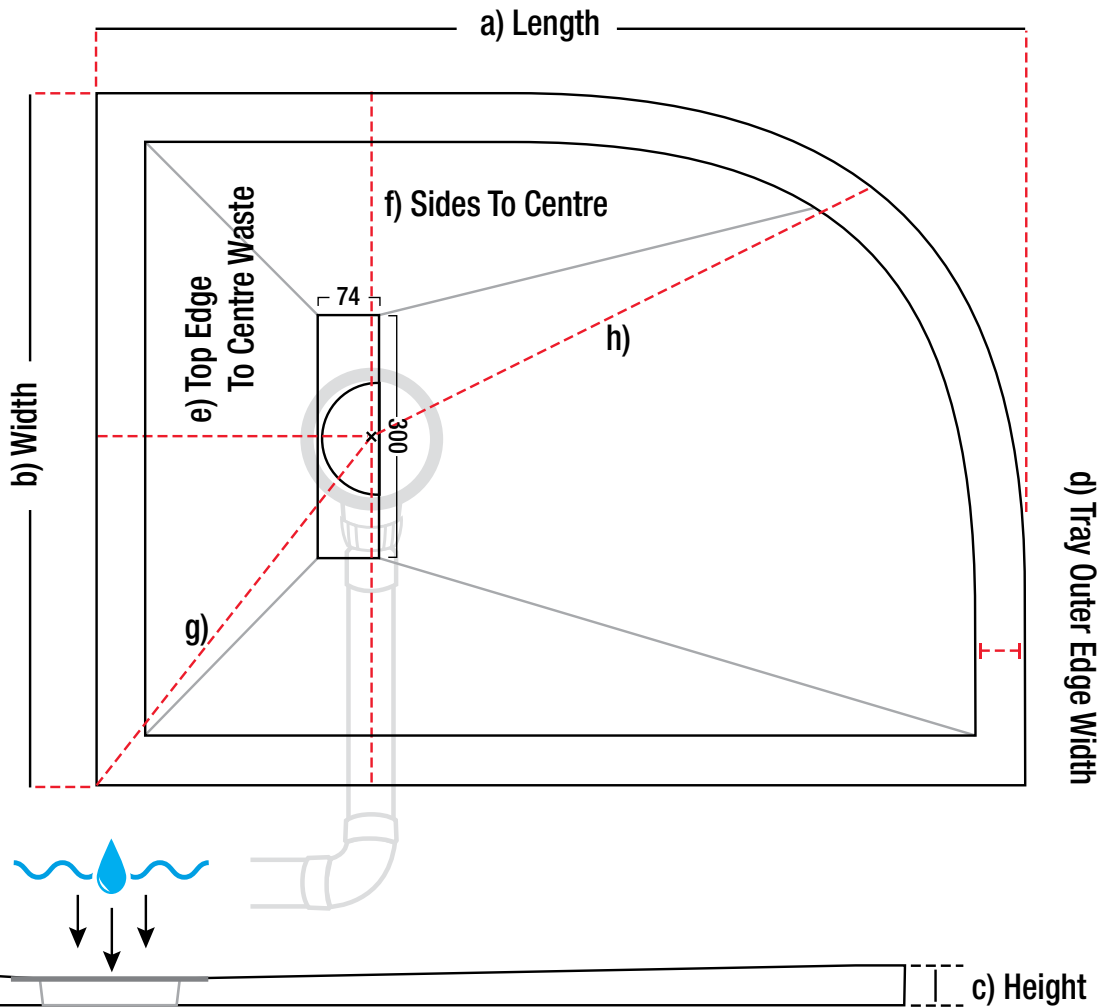

25mm - QUADRANT ULTRA LOW PROFILE

25mm LINEAR- QUADRANT ULTRA LOW PROFILE

All measurements are in millimetres (mm)

a - Length (actual size mm)	b - Width (actual size mm)	c - Height Tray heights vary (mm)	d - Outer Edge (mm)	e - Top Waste Centre (mm)	f - Side Waste Centre (mm)	g	h	Weight (kg)
800 (798)	800 (798)	24 - 27	60	210	450	-	-	21
900 (898)	900 (898)	24 - 27	60	210	450	500	620	29
1000 (998)	800 (798)	24 - 27	60	210	450	-	-	31
1000 (998)	1000 (998)	24 - 27	60	210	450	-	-	35
1200 (1198)	800 (798)	24 - 27	60	210	450	-	-	35
1200 (1198)	900 (898)	24 - 27	60	210	450	-	-	38