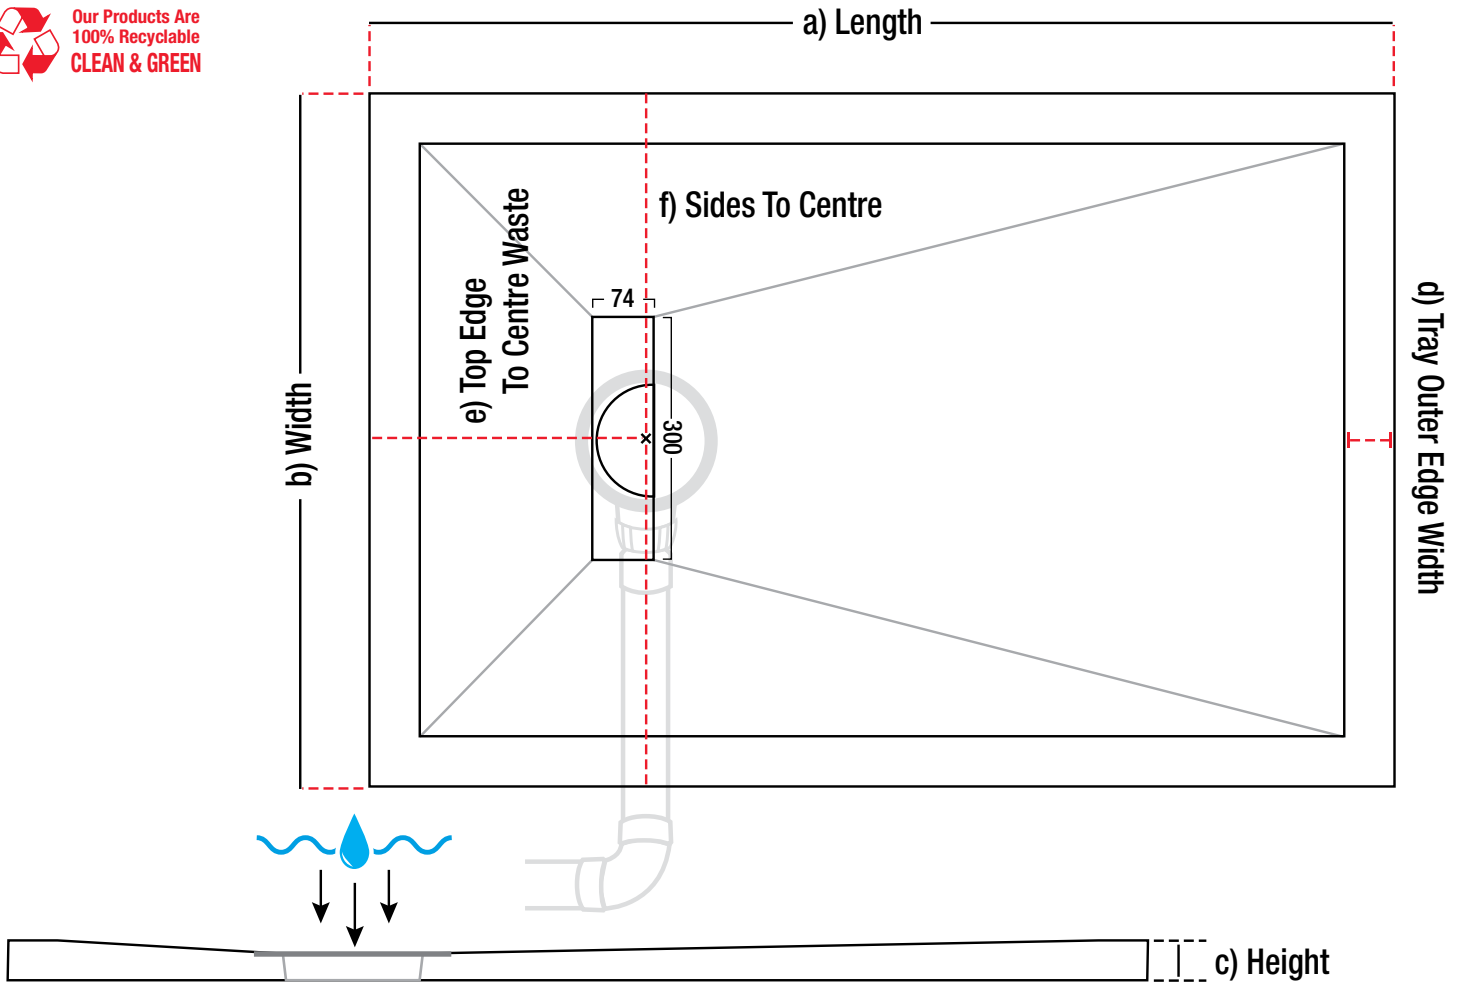

# 25mm - RECTANGLE ULTRA LOW PROFILE

## 25mm LINEAR - RECTANGLE ULTRA LOW PROFILE

All measurements are in millimetres (mm)

a - Length (actual size mm)	b - Width (actual size mm)	c - Height Tray heights vary (mm)	d - Outer Edge (mm)	e - Top Waste Centre (mm)	f - Side Waste Centre (mm)	Weight (kg)
1700 (1698)	760 (758)	24 - 27	60	210	380	52
1700 (1698)	800 (798)	24 - 27	60	210	400	56
1700 (1698)	900 (898)	24 - 27	60	210	450	59
1800 (1798)	800 (798)	24 - 27	60	210	400	63
1800 (1798)	900 (898)	24 - 27	60	210	450	65