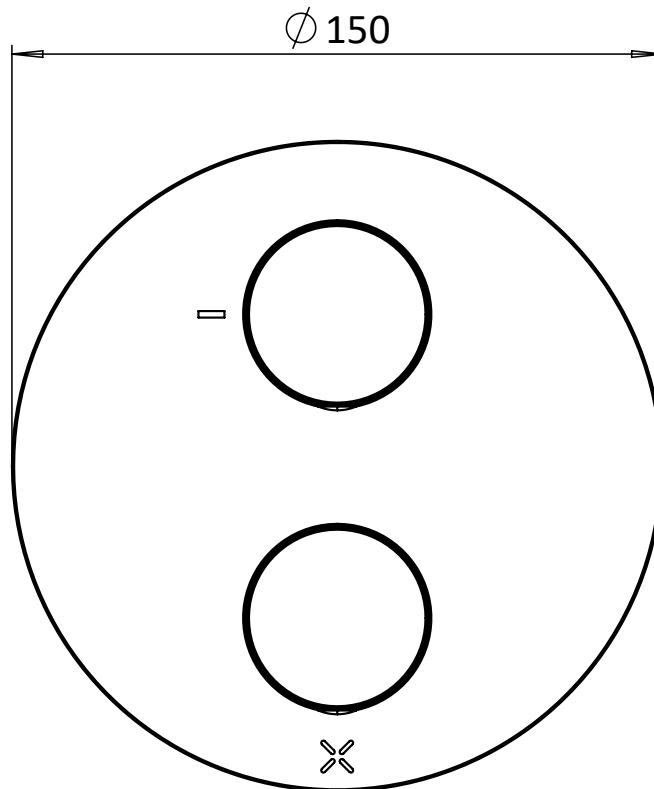

TECHNICAL DIMENSIONS

Dimensions in mm unless otherwise specified.

Tolerances (per material type) apply.