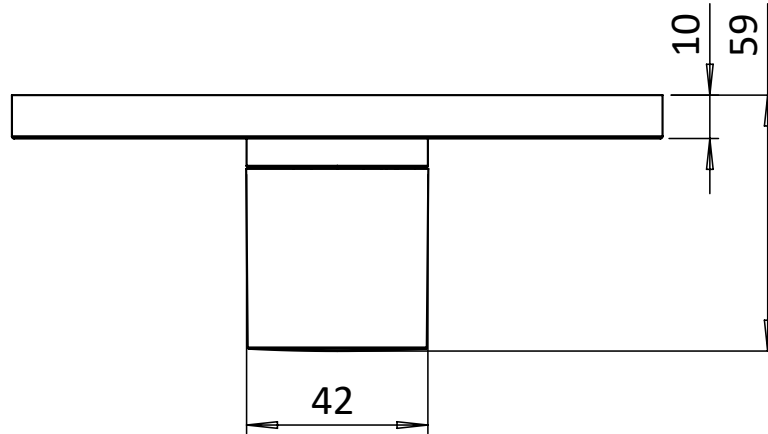

## DESCRIPTION

Crossbox Lazo 1 Outlet Trim & Valves  
Chrome

WEBSITE LINK [Click Here](#)

CATEGORY	Brassware
WARRANTY DETAILS	15 Years
COLOUR	Chrome
FINISH APPLICATION	Powder Coated
PRIMARY MATERIAL	Brass
INSTALL TYPE	Wall Mounted
PRODUCT WIDTH MM	150
PRODUCT HEIGHT MM	150
PRODUCT NET WEIGHT	2.5

## TECHNICAL DIMENSIONS

Dimensions in mm unless otherwise specified.

Tolerances (per material type) apply.