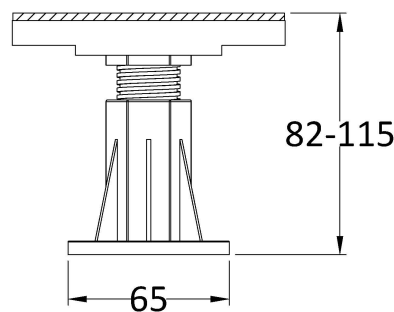

Length (mm):	1010
Width (mm):	110
Height (mm):	15
Gross Weight (kg):	0.32

**Packaging Data**

Box Colour:	Polybagged
Box Qty:	1
Label Size:	100 x 50
Label Colour:	White Label
Label Qty:	2

**Outer Box Dimensions (If Applicable)**

Length (mm):	
Width (mm):	
Height (mm):	
Gross Weight (kg):	
Barcode:	5055369007950

**Product Details**

Country of Origin:	Turkey
Fitting Instruction:	No
CE & UKCA:	
Colour/Finish:	White
Product Material:	Acrylic Capped ABS
Material Colour Reference:	European White
Radius:	0
Waste Required (mm):	
Compatible with Leg Kit:	Not Applicable

### Product Dimensions

Length (mm):	110
Width (mm):	110
Height (mm):	115
Depth (mm):	
Nett Weight (kg):	0.66

### Packaging Dimensions

Height (mm):	180
Width (mm):	120
Depth (mm):	125
Gross Weight (kg):	0.73