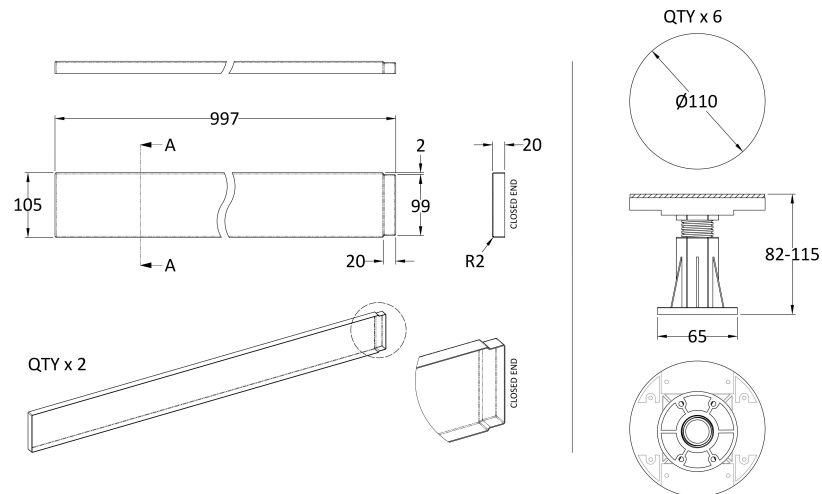

### Packaging Details

Barcode: 5056211868767

**Sales Code:** NTP515**Description:** 1000 Tray Panel**Product Dimensions**

Length (mm):	1000
Width (mm):	105
Height (mm):	12
Nett Weight (kg):	0.32

**Packaging Dimensions**

Length (mm):	1010
Width (mm):	110
Height (mm):	15
Gross Weight (kg):	0.32

**Packaging Data**

Box Colour:	Polybagged
Box Qty:	1
Label Size:	100 x 50
Label Colour:	White Label
Label Qty:	2

**Outer Box Dimensions (If Applicable)**

### Product Dimensions

Length (mm):	110
Width (mm):	110
Height (mm):	115
Depth (mm):	
Nett Weight (kg):	0.66

### Packaging Dimensions

Height (mm):	180
Width (mm):	120
Depth (mm):	125
Gross Weight (kg):	0.73