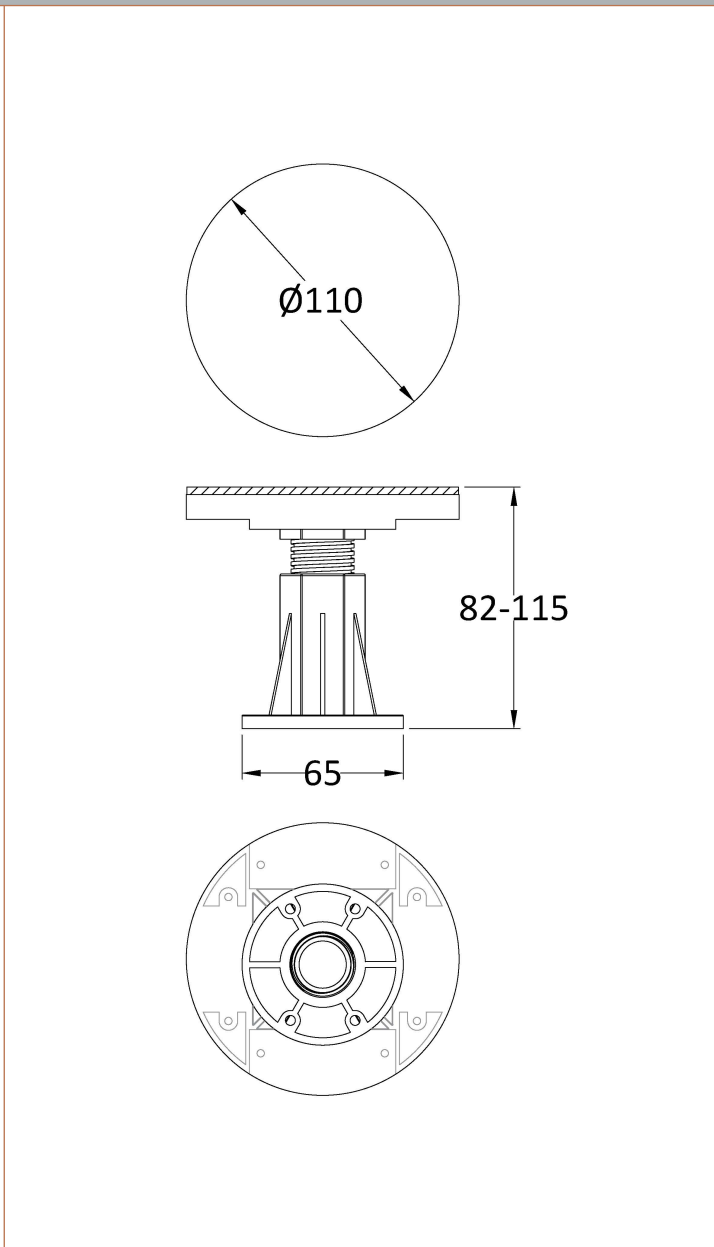

Packaging Dimensions

Length (mm):	1010
Width (mm):	110
Height (mm):	15
Gross Weight (kg):	0.32

Packaging Data

Box Colour:	Polybagged
Box Qty:	1
Label Size:	100 x 50
Label Colour:	White Label
Label Qty:	2

Outer Box Dimensions (If Applicable)

Length (mm):	
Width (mm):	
Height (mm):	
Gross Weight (kg):	
Barcode:	5055369007950

Product Details

Country of Origin:	Turkey
Fitting Instruction:	No
CE & UKCA:	
Colour/Finish:	White
Product Material:	Acrylic Capped ABS
Material Colour Reference:	European White
Radius:	0
Waste Required (mm):	
Compatible with Leg Kit:	Not Applicable

Sales Code: NTP001B

Description: Pack Of 8 Legs/Clips & Screws

Product Dimensions	
Length (mm):	110
Width (mm):	110
Height (mm):	115
Depth (mm):	
Nett Weight (kg):	0.9
Packaging Dimensions	
Height (mm):	180
Width (mm):	120
Depth (mm):	125
Gross Weight (kg):	0.98
Packaging Data	
Box Colour:	Polybagged
Box Qty:	1
Label Size:	100 x 50
Label Colour:	White Label
Label Qty:	2
Outer Box Dimensions (If Applicable)	
Height (mm):	
Width (mm):	
Length (mm):	
Depth (mm):	
Gross Weight (kg):	
Barcode:	5056211855422
Product Details	
Country of Origin:	China
Fitting Instruction:	No
CE & UKCA:	
Product Material:	
Heating Element Wattage:	
Colour/Finish:	
Product Diameter:	
Connection Size:	

Sales Code: NTP565**Description:** 1800 Tray Panel**Product Dimensions**

Length (mm):	1800
Width (mm):	105
Height (mm):	12
Nett Weight (kg):	1

Packaging Dimensions

Length (mm):	1710
Width (mm):	110
Height (mm):	15
Gross Weight (kg):	1