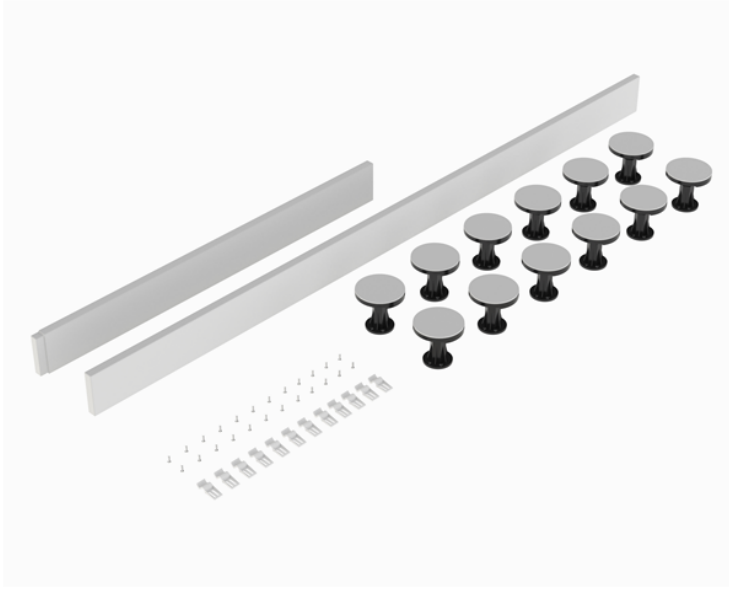

Sales Code: LEG4W

Description: Suitable For 1300-1800 Rec & Walk Trays

Packaging Details

Barcode: 5056211868798

Sales Code: NTP565

Description: 1800 Tray Panel

Product Dimensions

Length (mm):	1800
Width (mm):	105
Height (mm):	12
Nett Weight (kg):	1

Packaging Dimensions

Length (mm):	1710
Width (mm):	110
Height (mm):	15
Gross Weight (kg):	1

Packaging Data

Box Colour:	Polybagged
Box Qty:	1
Label Size:	100 x 50
Label Colour:	White Label
Label Qty:	2

Outer Box Dimensions (If Applicable)

Length (mm):	
Width (mm):	
Height (mm):	
Gross Weight (kg):	
Barcode:	5055369007967

Product Details

Country of Origin:	Turkey
Fitting Instruction:	No
CE & UKCA:	
Colour/Finish:	White
Product Material:	Acrylic Capped ABS
Material Colour Reference:	European White
Radius:	0
Waste Required (mm):	
Compatible with Leg Kit:	Not Applicable

Sales Code: NTP515**Description:** 1000 Tray Panel**Product Dimensions**

Length (mm):	1000
Width (mm):	105
Height (mm):	12
Nett Weight (kg):	0.32

Packaging Dimensions

Length (mm):	1010
Width (mm):	110
Height (mm):	15
Gross Weight (kg):	0.32