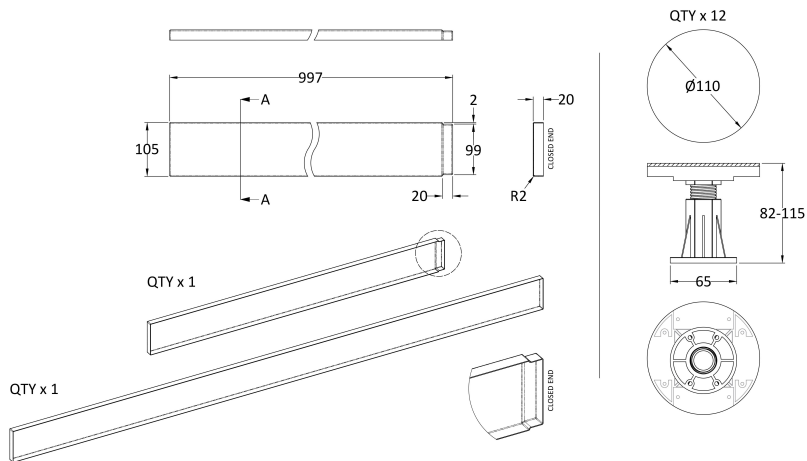

Sales Code: LEG4W

Description: Suitable For 1300-1800 Rec & Walk Trays

Packaging Details

Barcode: 5056211868798