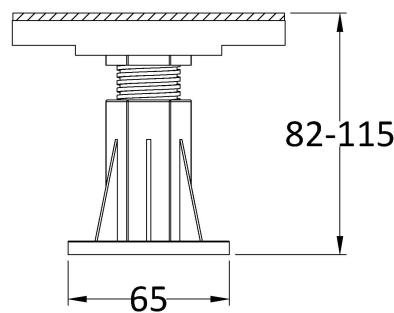

Length (mm):	
Width (mm):	
Height (mm):	
Gross Weight (kg):	
Barcode:	5055369007967

Product Details

Country of Origin:	Turkey
Fitting Instruction:	No
CE & UKCA:	
Colour/Finish:	White
Product Material:	Acrylic Capped ABS
Material Colour Reference:	European White
Radius:	0
Waste Required (mm):	
Compatible with Leg Kit:	Not Applicable

Sales Code: NTP515**Description:** 1000 Tray Panel**Product Dimensions**

Length (mm):	1000
Width (mm):	105
Height (mm):	12
Nett Weight (kg):	0.32

Packaging Dimensions

Length (mm):	1010
Width (mm):	110
Height (mm):	15
Gross Weight (kg):	0.32

Packaging Data

Box Colour:	Polybagged
Box Qty:	1
Label Size:	100 x 50
Label Colour:	White Label
Label Qty:	2

Outer Box Dimensions (If Applicable)

Length (mm):	
Width (mm):	
Height (mm):	
Gross Weight (kg):	
Barcode:	5055369007950

Sales Code: NTP001A

Description: Pack Of 6 Legs/Clips & Screws

Product Dimensions

Length (mm):	110
Width (mm):	110
Height (mm):	115
Depth (mm):	
Nett Weight (kg):	0.66

Packaging Dimensions

Height (mm):	180
Width (mm):	120
Depth (mm):	125
Gross Weight (kg):	0.73