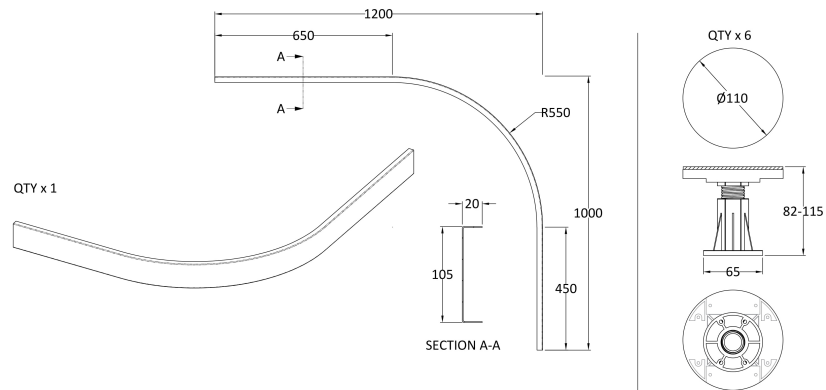

Sales Code: LEG5W

Description: Suitable For 700-900 Quad & Offset Trays

Packaging Details

Barcode: 5056211868804

Sales Code: NTP616

Description: 1200 X 1000 Quad Tray Panel

Product Dimensions

Length (mm):	1200
Width (mm):	1000
Height (mm):	12
Nett Weight (kg):	0.4

Packaging Dimensions

Length (mm):	550
Width (mm):	550
Height (mm):	550
Gross Weight (kg):	0.4

Packaging Data

Box Colour:	Polybagged
Box Qty:	1
Label Size:	100 x 50
Label Colour:	White Label
Label Qty:	2

Outer Box Dimensions (If Applicable)

Length (mm):	
Width (mm):	
Height (mm):	
Gross Weight (kg):	
Barcode:	5056211855460

Product Details

Country of Origin:	Turkey
Fitting Instruction:	No
CE & UKCA:	
Colour/Finish:	White
Product Material:	Acrylic Capped ABS
Material Colour Reference:	European White
Radius:	550
Waste Required (mm):	
Compatible with Leg Kit:	Not Applicable

Sales Code: NTP001A

Description: Pack Of 6 Legs/Clips & Screws

Product Dimensions

Length (mm):	110
Width (mm):	110
Height (mm):	115
Depth (mm):	
Nett Weight (kg):	0.66

Packaging Dimensions

Height (mm):	180
Width (mm):	120
Depth (mm):	125
Gross Weight (kg):	0.73