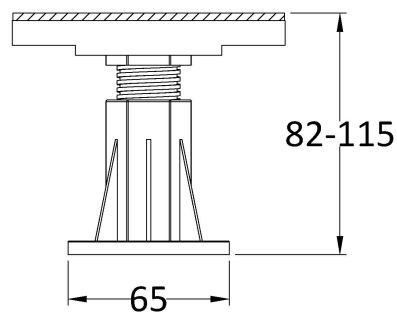

Sales Code: LEG5W

Description: Suitable For 700-900 Quad & Offset Trays

Packaging Details

Barcode: 5056211868804

Sales Code: NTP616

Description: 1200 X 1000 Quad Tray Panel

Product Dimensions

Length (mm):	1200
Width (mm):	1000
Height (mm):	12
Nett Weight (kg):	0.4

Packaging Dimensions

Length (mm):	550
Width (mm):	550
Height (mm):	550
Gross Weight (kg):	0.4

Packaging Data

Box Colour:	Polybagged
Box Qty:	1
Label Size:	100 x 50
Label Colour:	White Label
Label Qty:	2

Outer Box Dimensions (If Applicable)

Length (mm):	
Width (mm):	
Height (mm):	
Gross Weight (kg):	
Barcode:	5056211855460

Product Details

Country of Origin:	Turkey
Fitting Instruction:	No
CE & UKCA:	
Colour/Finish:	White
Product Material:	Acrylic Capped ABS
Material Colour Reference:	European White
Radius:	550
Waste Required (mm):	
Compatible with Leg Kit:	Not Applicable

Sales Code: NTP001A

Description: Pack Of 6 Legs/Clips & Screws

Product Dimensions

Length (mm):	110
Width (mm):	110
Height (mm):	115
Depth (mm):	
Nett Weight (kg):	0.66

Packaging Dimensions

Height (mm):	180
Width (mm):	120
Depth (mm):	125
Gross Weight (kg):	0.73