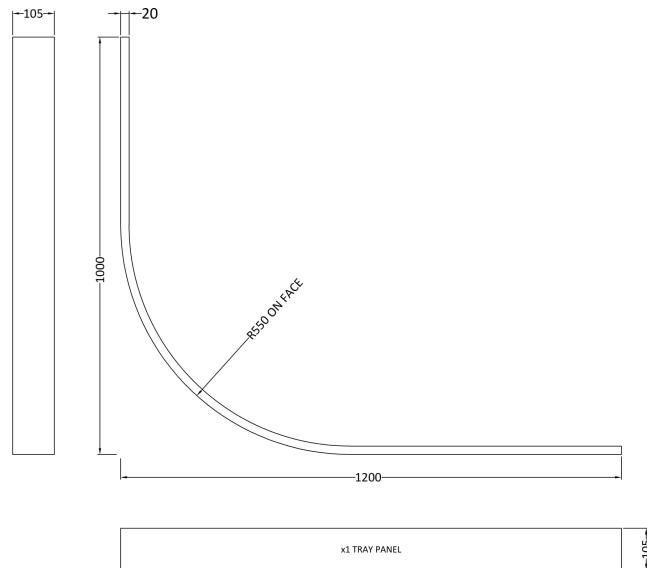

Sales Code: LEG5W

Description: Suitable For 700-900 Quad & Offset Trays

Packaging Details

Barcode: 5056211868804

Sales Code: NTP616

Description: 1200 X 1000 Quad Tray Panel

Product Dimensions

Length (mm):	1200
Width (mm):	1000
Height (mm):	12
Nett Weight (kg):	0.4

Packaging Dimensions

Length (mm):	550
Width (mm):	550
Height (mm):	550
Gross Weight (kg):	0.4

Packaging Data

Box Colour:	Polybagged
Box Qty:	1
Label Size:	100 x 50
Label Colour:	White Label
Label Qty:	2

Outer Box Dimensions (If Applicable)

Length (mm):	
Width (mm):	
Height (mm):	
Gross Weight (kg):	
Barcode:	5056211855460

Product Details

Country of Origin:	Turkey
Fitting Instruction:	No
CE & UKCA:	
Colour/Finish:	White
Product Material:	Acrylic Capped ABS
Material Colour Reference:	European White
Radius:	550
Waste Required (mm):	
Compatible with Leg Kit:	Not Applicable

Sales Code: NTP001A

Description: Pack Of 6 Legs/Clips & Screws

Product Dimensions

Length (mm):	110
Width (mm):	110
Height (mm):	115
Depth (mm):	
Nett Weight (kg):	0.66

Packaging Dimensions

Height (mm):	180
Width (mm):	120
Depth (mm):	125
Gross Weight (kg):	0.73