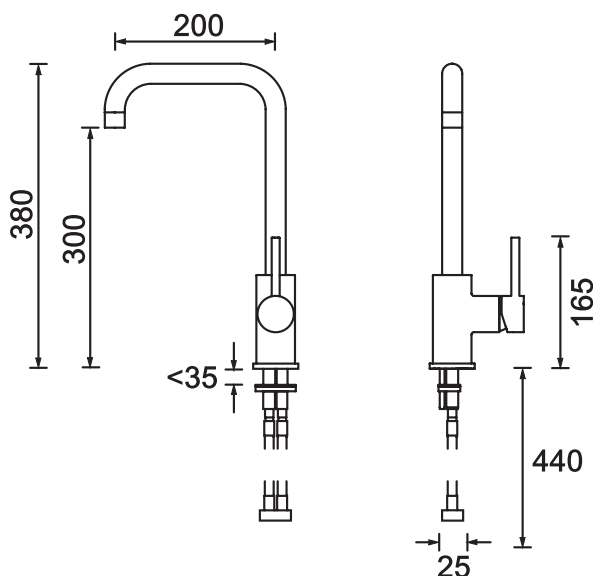

LMN EFSNK C

LEMON Tap Range Lemon Easyfit Monobloc Sink Mixer Chrome

Specification	
Style:	Contemporary
Product Type:	Kitchen Tap
Finish/Colour:	Chrome
Main Construction Material:	Brass
Mount Type:	Deck Mounted
Handle Type:	Single Lever
Connection Inlet:	M10x400mm x 1/2" BSP Flexi Tails
Number of Tap Holes Required:	1
Valve/Cartridge Type:	35mm Cartridge
Plumbing System Suitability	All Preferably Balanced
Working Pressure Range:	Min.0.5bar, Max.5.0bar
Maximum Hot Water Temperature: °c	65
Maximum Dynamic Pressure: (bar)	5
Maximum Static Pressure: (bar)	10
Flow Type:	Single
Flow Rate: (l/min @ 3 bar)	22.8
Connection Outlet:	N/A
Isolation Included:	Yes

Features:

- Unique patented technology
- Easyfit
- Supplied with flexible connecting pipes
- Supplied with easy to use metal lever handle

Product Certifications:

WRAS Certificate Number:1312020
WRAS Expiry Date:31/12/2018

For more products, visit our website:

Dimensions (measurements in mm)

Flow Rates (l/min)

System Pressure (bar)	0.5	1	2	3	4	5
LMN EFSNK C	9.3	13.6	18.6	22.8	26.3	29.4

TECHNICAL
DATA
SHEET

BRISTAN
TAPS & SHOWERS