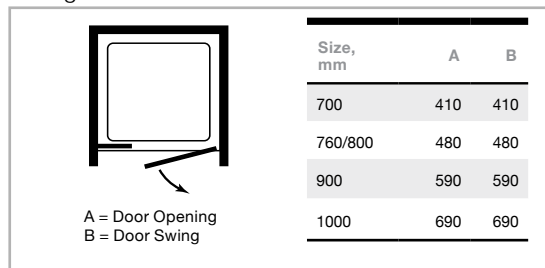

Configuration:

6 Series Inline Panels

Size, mm	Codes
140	M61125
215	M61200