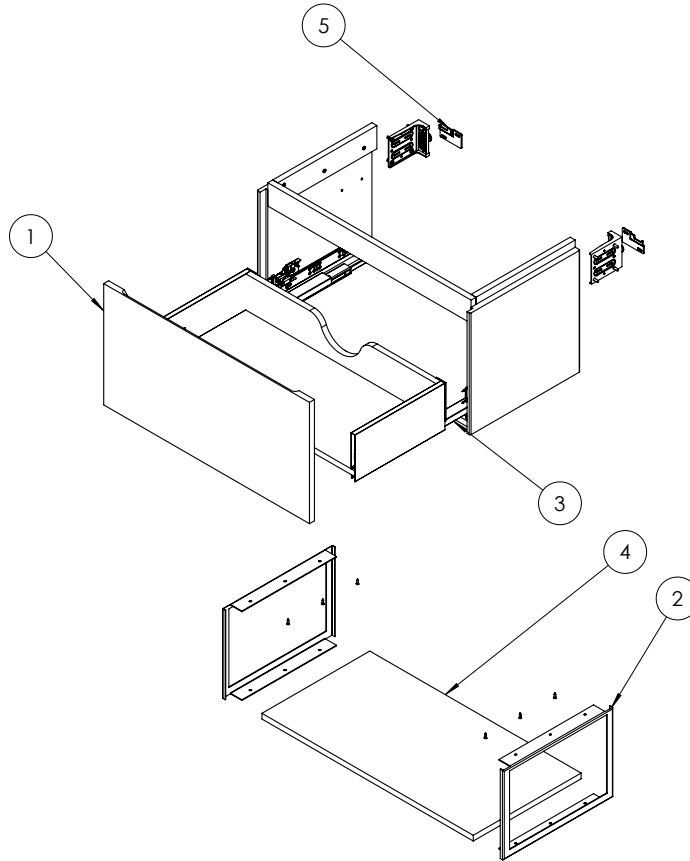

COLOUR CODE / REFERENCE	NCS S0300N
DRAWER BOX	Steel
DRAWER RUNNERS	EMUCA - 3170935
DRAWER EXTENSION	Full extension
DRAWER ADJUSTMENT	2
WALL HANGERS	Yes
ADJUSTABLE FEET	No
DRAWER CAPACITY	30 KGS
DRAWER OPERATION	Soft close

TECHNICAL DIMENSIONS

Dimensions in mm unless otherwise specified.

Tolerances (per material type) apply.

SPARES LIST

Only the parts labelled are available as spares.

NUMBER	PART CODE	DESCRIPTION
1	DF_MA7000DIB	Mada Drawer Front only for MA7000DIB
	DF_MA7000DSC	Mada Drawer Front only for MA7000DSC
	DF_MA7000DSGR	Mada Drawer Front only for MA7000DSGR
	DF_MA7000DWG	Mada Drawer Front only for MA7000DWG
2	FRAMEMADAIB	Mada Leg Metallic X1 all units Colour Indigo Blue
	FRAMEMADASC	Mada Leg Metallic X1 all units Colour Soft Clay
	FRAMEMADASGR	Mada Leg Metallic X1 all units Colour Sage Green
	FRAMEMADAWG	Mada Leg Metallic X1 all units Colour White
3	RUNNERSMADA	Mada set of Drawer Runners x2 All Units
4	SHELFMADA70	Shelf for MA7000
5	WBRACKETSCANVASS	Wall Brackets x2
	IBREPAIR	Deep Indigo Blue Repair Kit
	SGRREPAIR	Sage Green Repair Kit
	WMREPAIR	White Matt Repair Kit
	SCREPAIR	Soft Clay Repair Kit