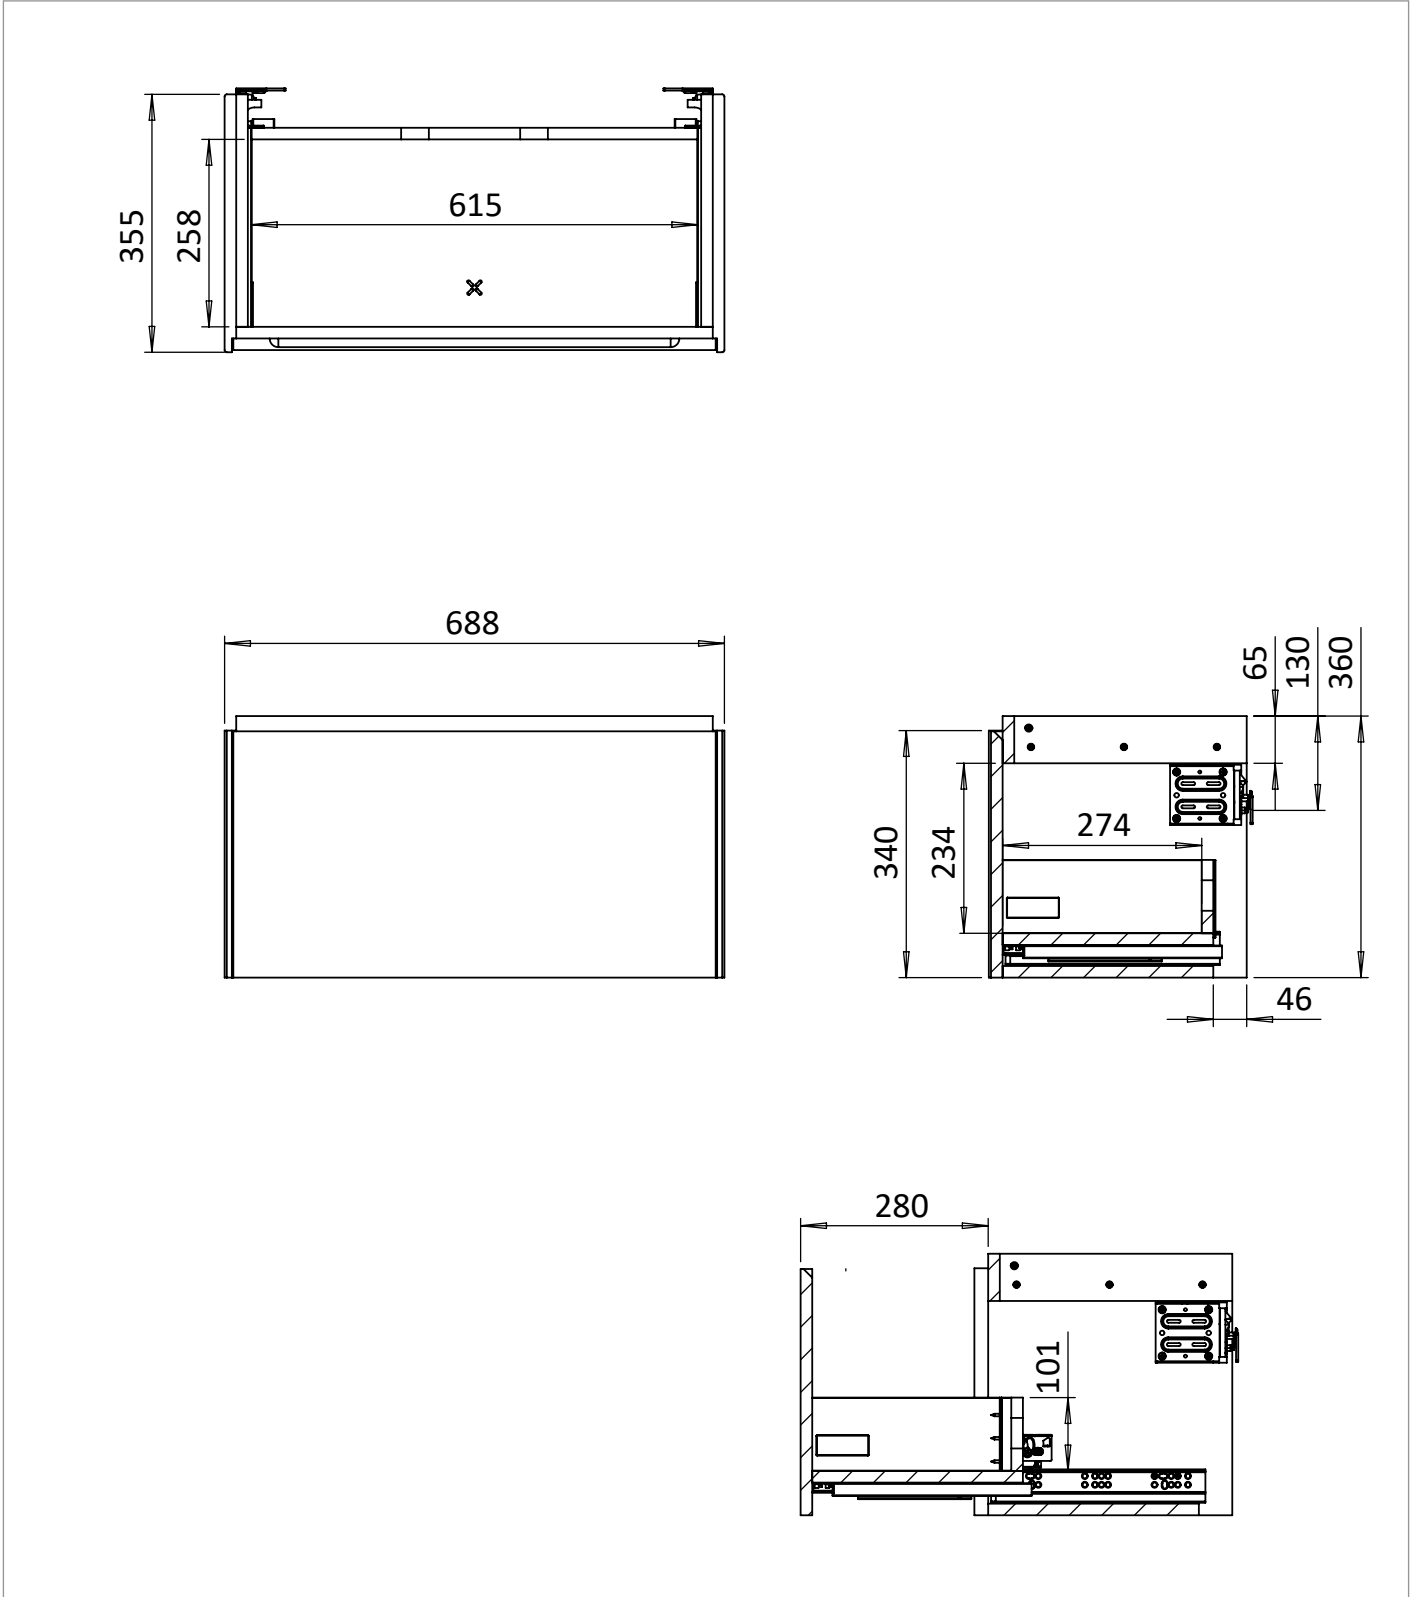

PRODUCT DATA SHEET

PRODUCT CODE

MA7000DWM

RANGE

Mada

DESCRIPTION

Mada Basin Unit 700 Matt White

WEBSITE LINK [Click Here](#)

CATEGORY	Furniture
WARRANTY DETAILS	10 Years
COLOUR	Matt White
FINISH APPLICATION	Lacquered
PRIMARY MATERIAL	MDF
SECONDARY MATERIAL	Steel
INSTALL TYPE	Wall Mounted
PRODUCT WIDTH MM	688
PRODUCT HEIGHT MM	360
PRODUCT DEPTH MM	355
PRODUCT NET WEIGHT KG	14
STANDARDS	EN 14749

COLOUR CODE / REFERENCE	NCS S0300N
DRAWER BOX	Steel
DRAWER RUNNERS	EMUCA - 3170935
DRAWER EXTENSION	Full extension
DRAWER ADJUSTMENT	2
WALL HANGERS	Yes
ADJUSTABLE FEET	No
DRAWER CAPACITY	30 KGS
DRAWER OPERATION	Soft close

TECHNICAL DIMENSIONS

Dimensions in mm unless otherwise specified.

Tolerances (per material type) apply.

SPARES LIST

Only the parts labelled are available as spares.

NUMBER	PART CODE	DESCRIPTION
1	DF_MA7000DIB	Mada Drawer Front only for MA7000DIB
	DF_MA7000DSC	Mada Drawer Front only for MA7000DSC
	DF_MA7000DSGR	Mada Drawer Front only for MA7000DSGR
	DF_MA7000DWG	Mada Drawer Front only for MA7000DWG
2	FRAMEMADAIB	Mada Leg Metallic X1 all units Colour Indigo Blue
	FRAMEMADASC	Mada Leg Metallic X1 all units Colour Soft Clay
	FRAMEMADASGR	Mada Leg Metallic X1 all units Colour Sage Green
	FRAMEMADAWG	Mada Leg Metallic X1 all units Colour White
3	RUNNERSMADA	Mada set of Drawer Runners x2 All Units
4	SHELFMADA70	Shelf for MA7000
5	WBRACKETSCANVASS	Wall Brackets x2
	IBREPAIR	Deep Indigo Blue Repair Kit
	SGRREPAIR	Sage Green Repair Kit
	WMREPAIR	White Matt Repair Kit
	SCREPAIR	Soft Clay Repair Kit