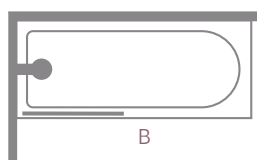

### Product Information

Fixed Square		
Size	Panel	Order Code
800x1500	1	MB0

### Configuration

Please ensure product is fitted with moving panel seals in line with bath inside edge.

 Recommended shower head position