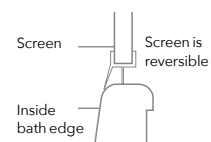

## FEATURES & BENEFITS

- 6mm toughened safety glass
- Reversible

### Configuration

Please ensure product is fitted with moving panel seals in line with bath inside edge.

 Recommended shower head position