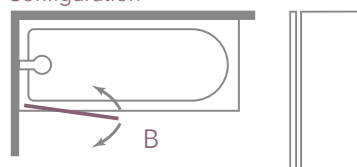

MB2t BATHSCREEN
SQUARE SINGLE PANEL

6^{MM}
GLASS
THICKNESS

LIFETIME
GUARANTEE

MERSHIELD
STAYCLEAR

FEATURES & BENEFITS

- 6mm toughened safety glass
- Reversible

UK CA **CE** **HydraSEAL** **EASY-FIT**

Product Information

Single Square		
Size	Panel	Order Code
1500x800	1	MB2T

Includes Towel Rail

Configuration

Door Swing: 90° in and out
 B: Radius of Screen Swing = 733mm
 ☐○ Recommended shower head position